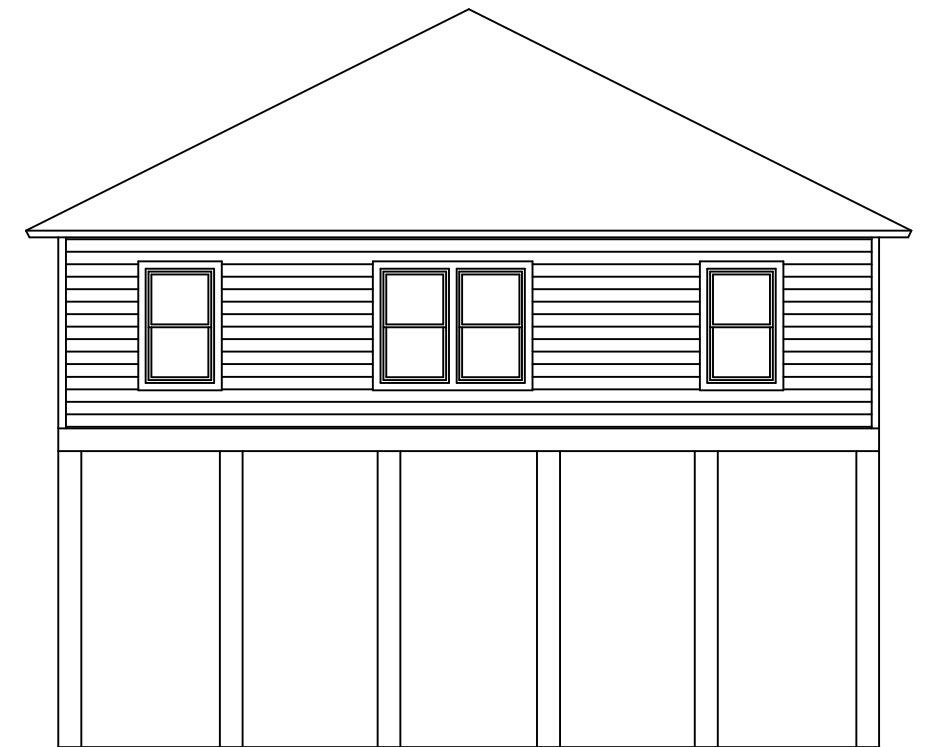

OVERALL WIDTH: 36'-0"
 OVERALL DEPTH: 44'-0"

FRONT ELEVATION

REAR ELEVATION

This drawing is copyrighted © by Bonacorso & Associates.
 All rights reserved. Any reproduction of this drawing is prohibited.

BONACORSO & ASSOCIATES