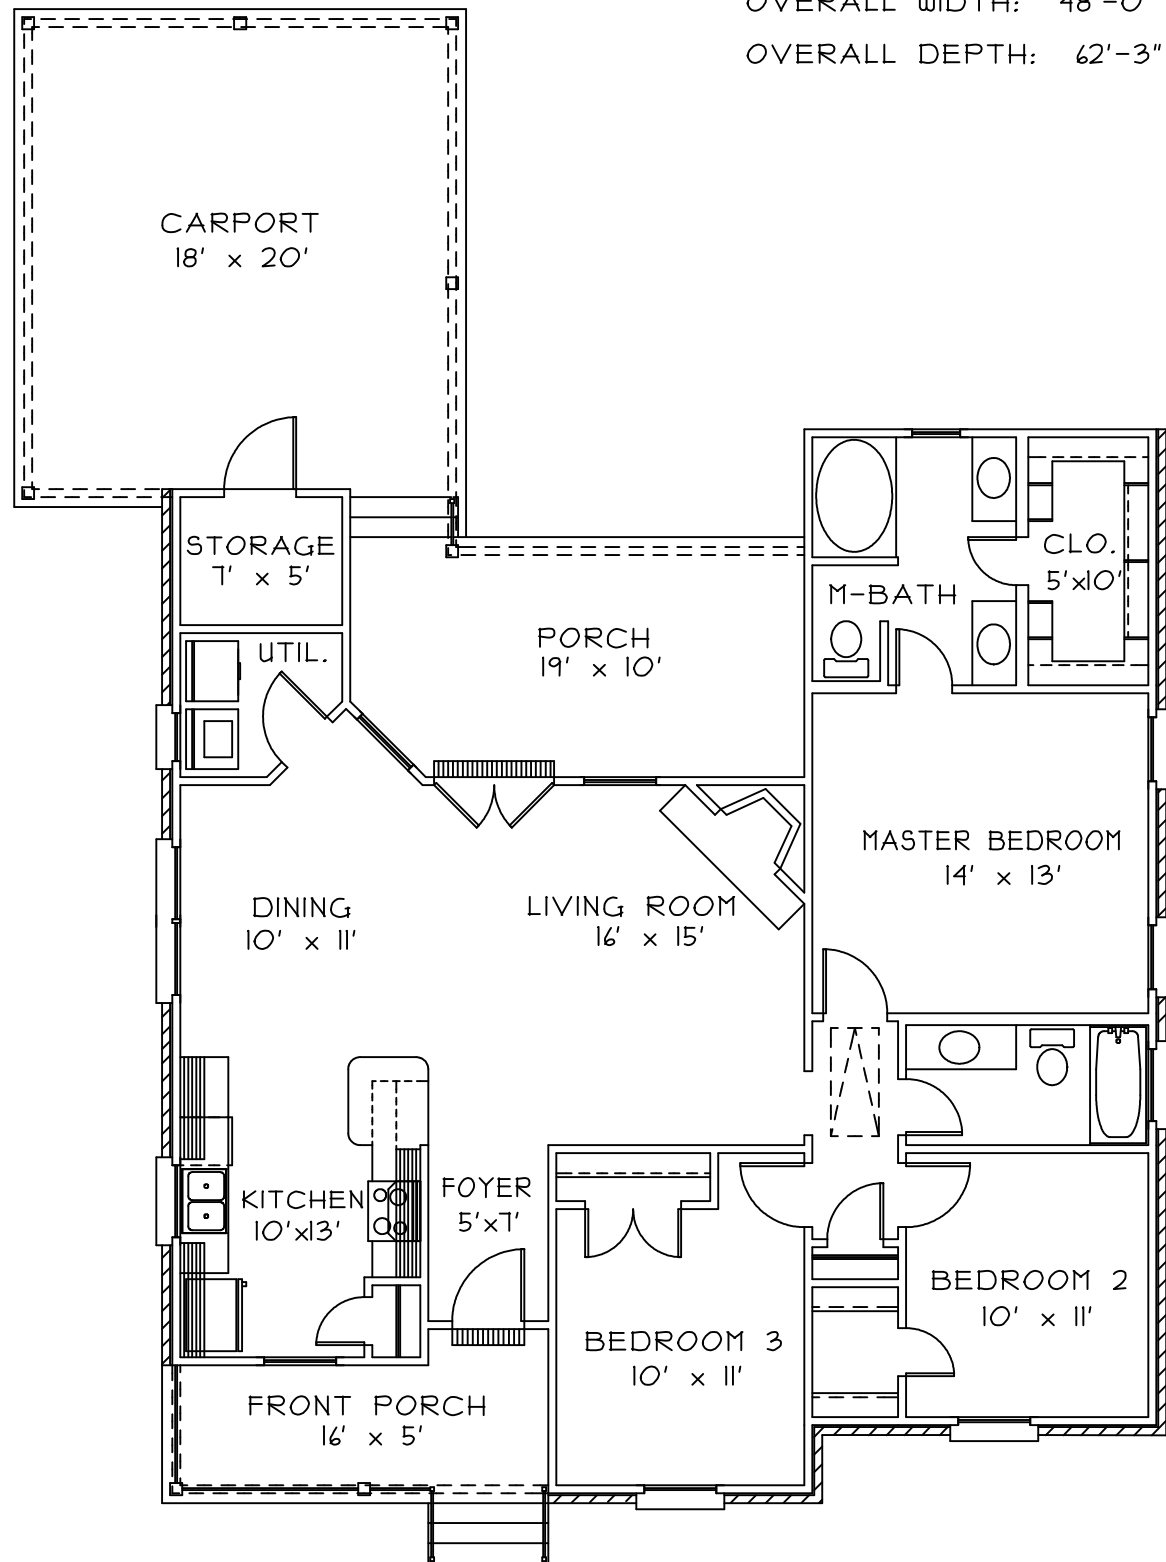

OVERALL WIDTH: 48'-0"  
 OVERALL DEPTH: 62'-3"

This drawing is copyrighted © by Bonacorso & Associates. All rights reserved. Any reproduction of this drawing is prohibited.		ALL BTD	LIVING AREA 1403
 <b>BONACORSO &amp; ASSOCIATES</b>			TOTAL AREA 2117
9534 KINDLETREE DRIVE BATON ROUGE, LOUISIANA 70817		HOME DESIGN & DRAFTING SERVICE (225) 751-4424 FAX (225) 751-4564	PROJECT # 1261