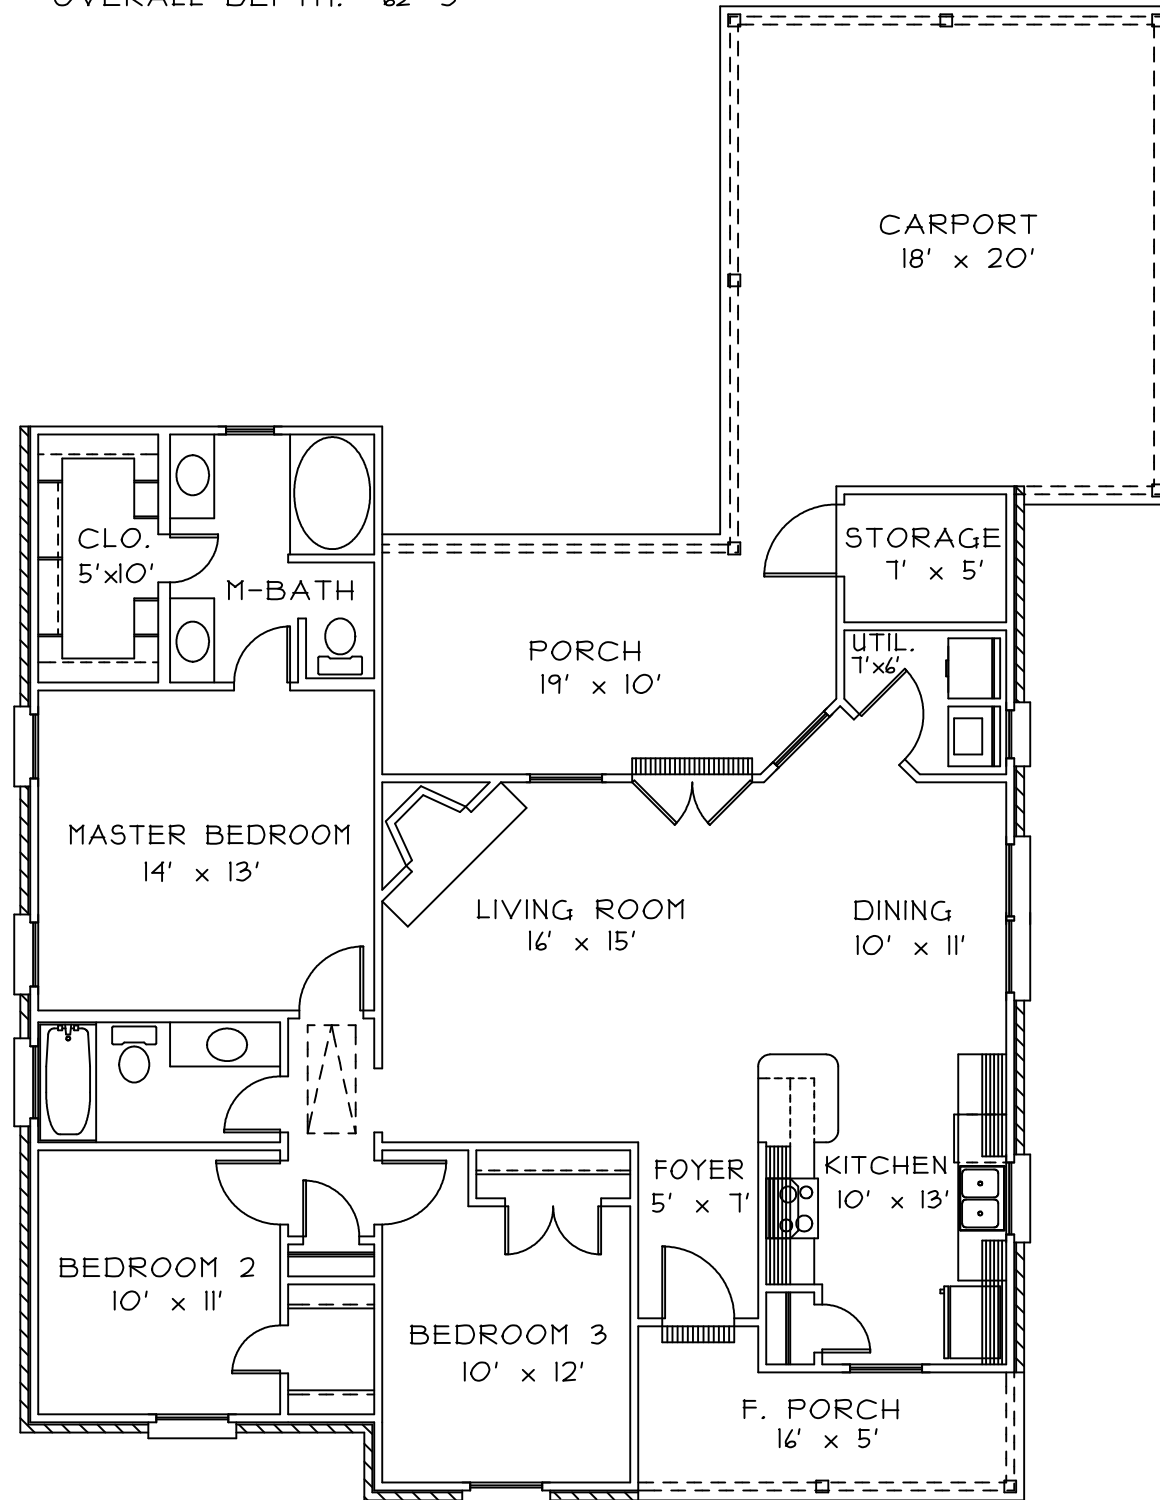

OVERALL WIDTH: 48'-0"

OVERALL DEPTH: 62'-3"

This drawing is copyrighted © by Bonacorso & Associates. All rights reserved. Any reproduction of this drawing is prohibited.

**BONACORSO & ASSOCIATES**

9534 KINDLETREE DRIVE  
BATON ROUGE, LOUISIANA 70817

HOME DESIGN & DRAFTING SERVICE  
(225) 751-4424 FAX (225) 751-4564

LIVING AREA 1403
TOTAL AREA 2117
PROJECT # 1260