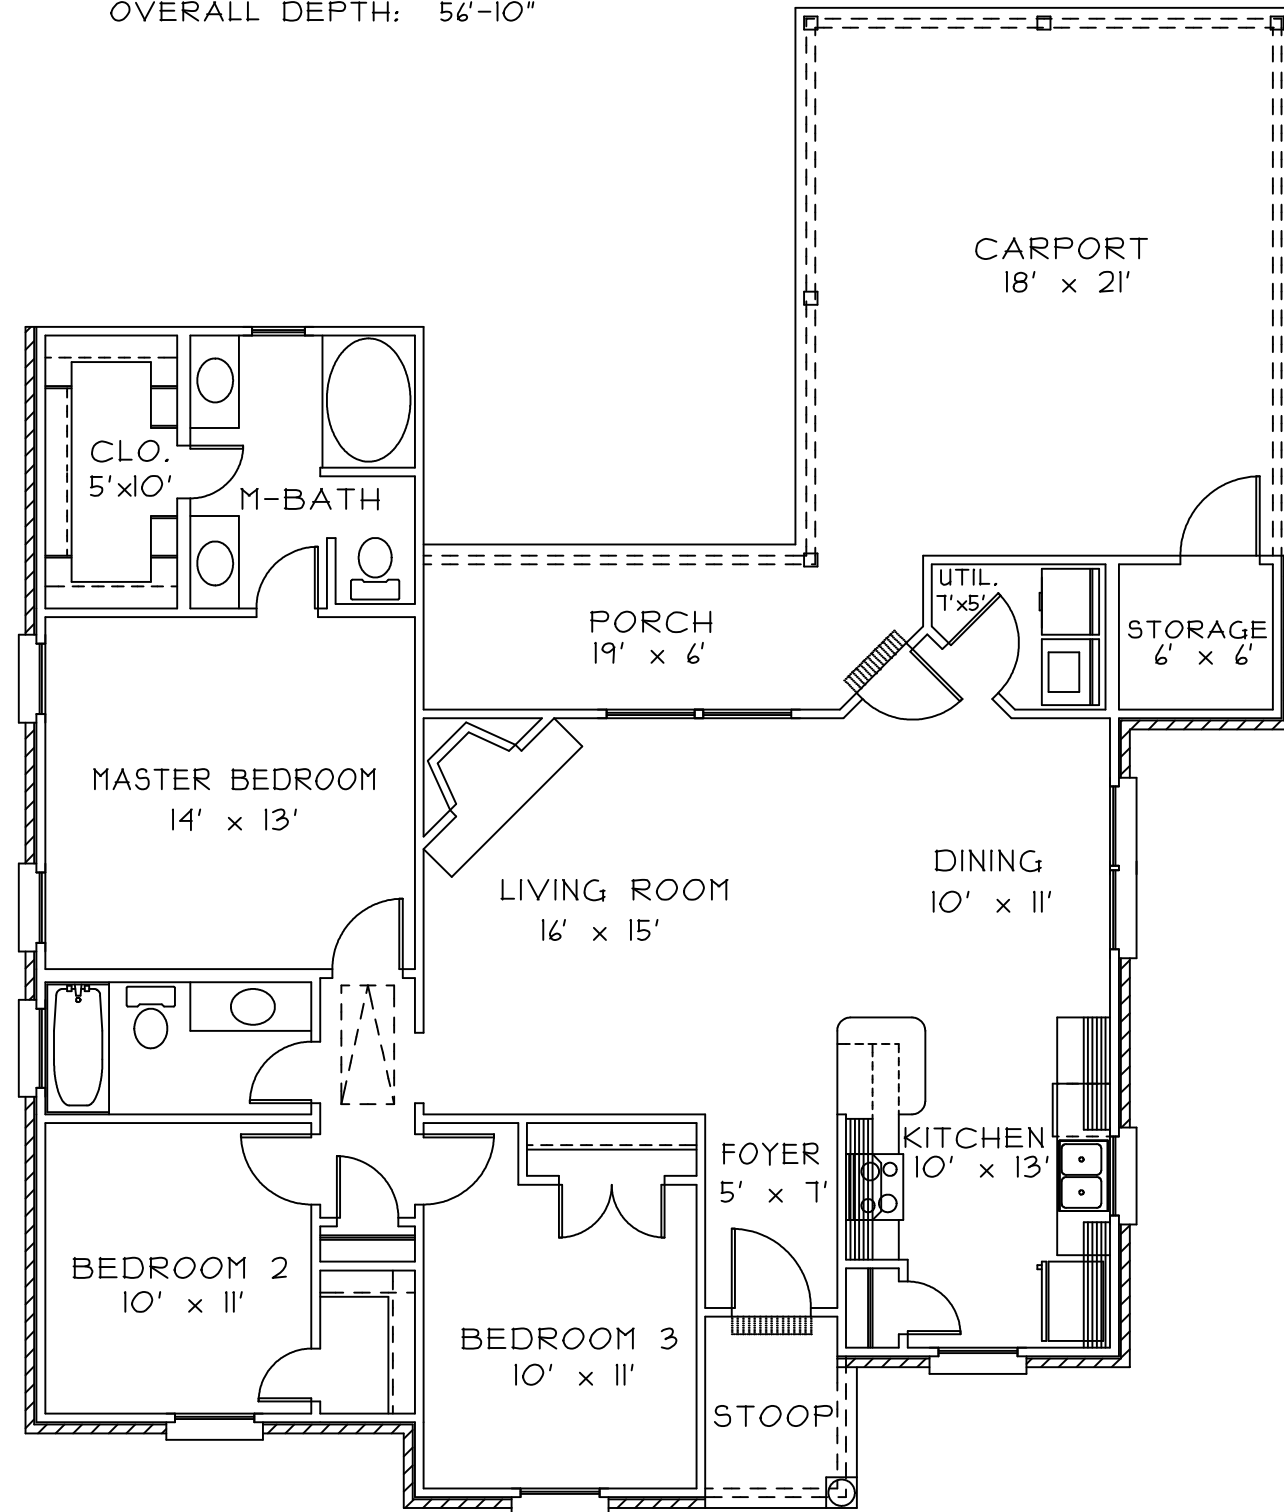

OVERALL WIDTH: 48'-0"
 OVERALL DEPTH: 56'-10"

This drawing is copyrighted © by Bonacorso & Associates. All rights reserved. Any reproduction of this drawing is prohibited.		ALL BTD	LIVING AREA 1397
 BONACORSO & ASSOCIATES			TOTAL AREA 1982
9534 KINDLETREE DRIVE BATON ROUGE, LOUISIANA 70817		HOME DESIGN & DRAFTING SERVICE (225) 751-4424 FAX (225) 751-4564	PROJECT # 1232