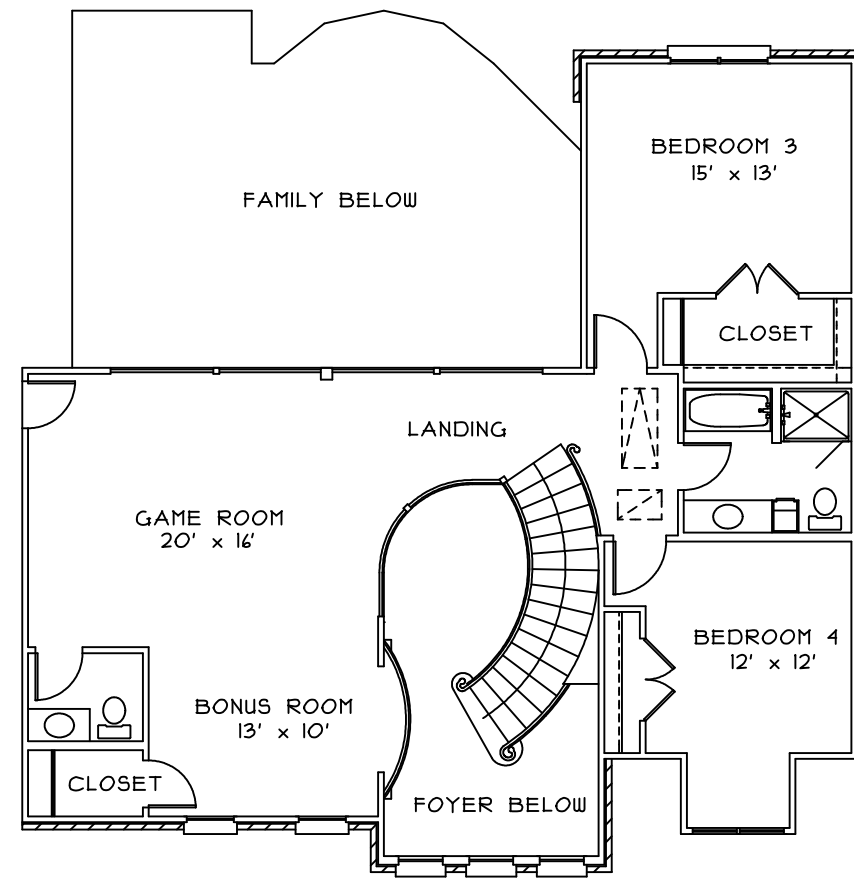

OVERALL WIDTH: 66'-0"

OVERALL DEPTH: 96'-5"

UPPER LIVING: 1544

LOWER LIVING: 3201

This drawing is copyrighted © by Bonacorso & Associates. All rights reserved. Any reproduction of this drawing is prohibited.		ALL BTD	LIVING AREA 4751
 BONACORSO & ASSOCIATES			TOTAL AREA 5883
9534 KINDLETREE DRIVE BATON ROUGE, LOUISIANA 70817		HOME DESIGN & DRAFTING SERVICE (225) 751-4424 FAX (225) 751-4564	PROJECT # 1226