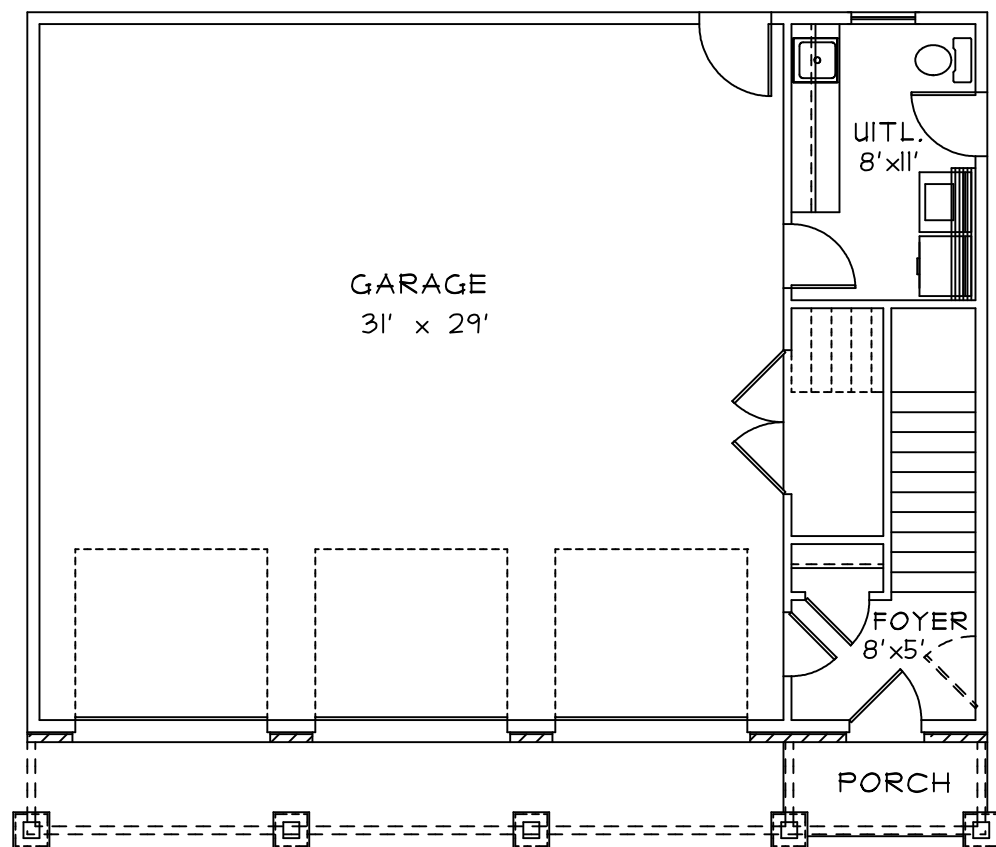

2ND FLOOR

1ST FLOOR

OVERALL WIDTH: 41'-1"

OVERALL DEPTH: 34'-10"

UPPER LIVING: 1103

LOWER LIVING: 219

<p>This drawing is copyrighted © by Bonacorso & Associates. All rights reserved. Any reproduction of this drawing is prohibited.</p>		<p>LIVING AREA 1322</p>
<p>BONACORSO & ASSOCIATES</p>		<p>TOTAL AREA 2353</p>
<p>9534 KINDLETREE DRIVE BATON ROUGE, LOUISIANA 70817</p>		<p>PROJECT # 1213</p>
<p>HOME DESIGN & DRAFTING SERVICE (225) 751-4424 FAX (225) 751-4564</p>		