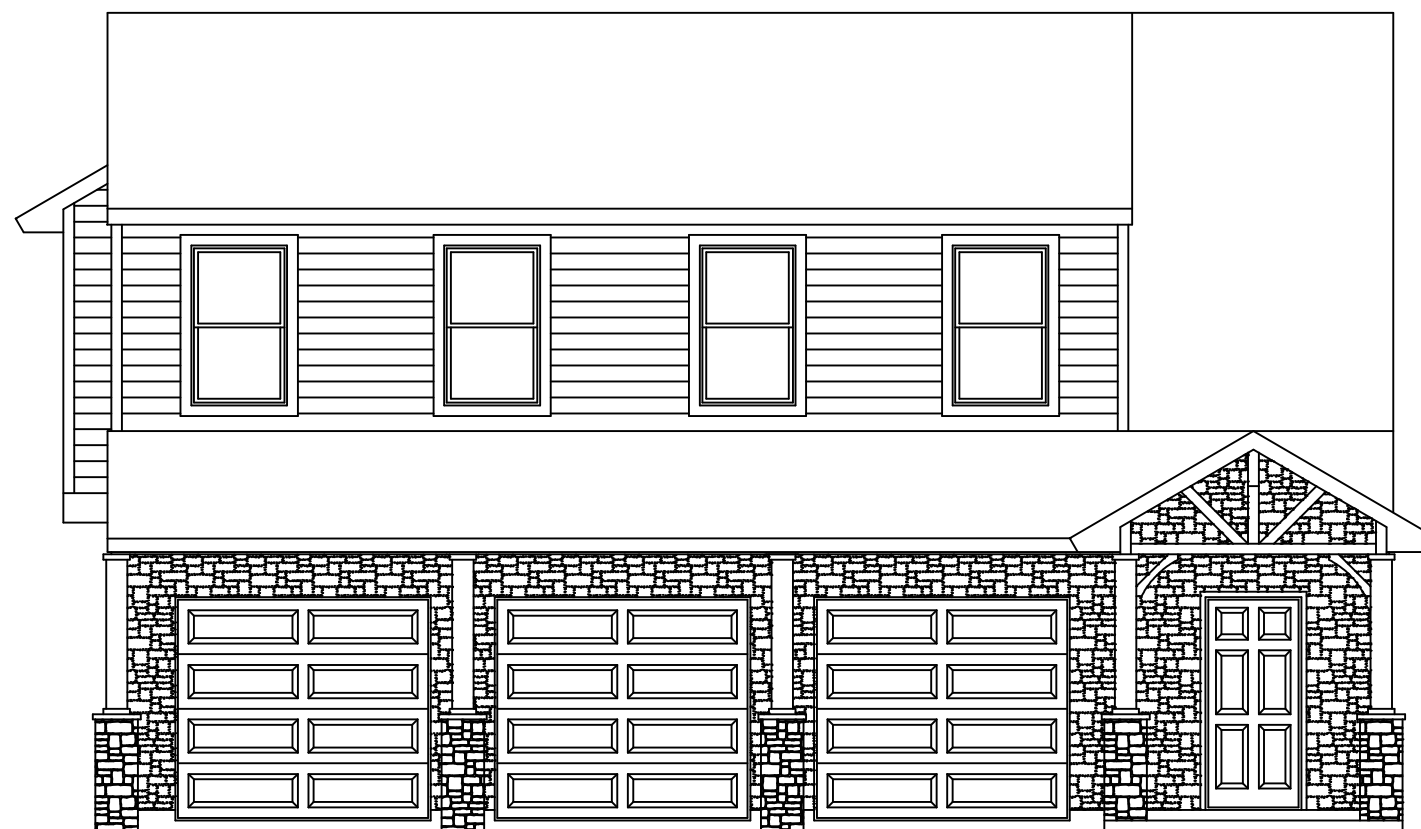

2ND FLOOR

1ST FLOOR

OVERALL WIDTH: 41'-1"

OVERALL DEPTH: 34'-10"

UPPER LIVING: 1103

LOWER LIVING: 219

<p>This drawing is copyrighted © by Bonacorso & Associates. All rights reserved. Any reproduction of this drawing is prohibited.</p>		<p>LIVING AREA 1322</p>
<p>BONACORSO & ASSOCIATES</p>		<p>TOTAL AREA 2353</p>
<p>9534 KINDLETREE DRIVE BATON ROUGE, LOUISIANA 70817</p>		<p>PROJECT # 1213</p>
<p>HOME DESIGN & DRAFTING SERVICE (225) 751-4424 FAX (225) 751-4564</p>		