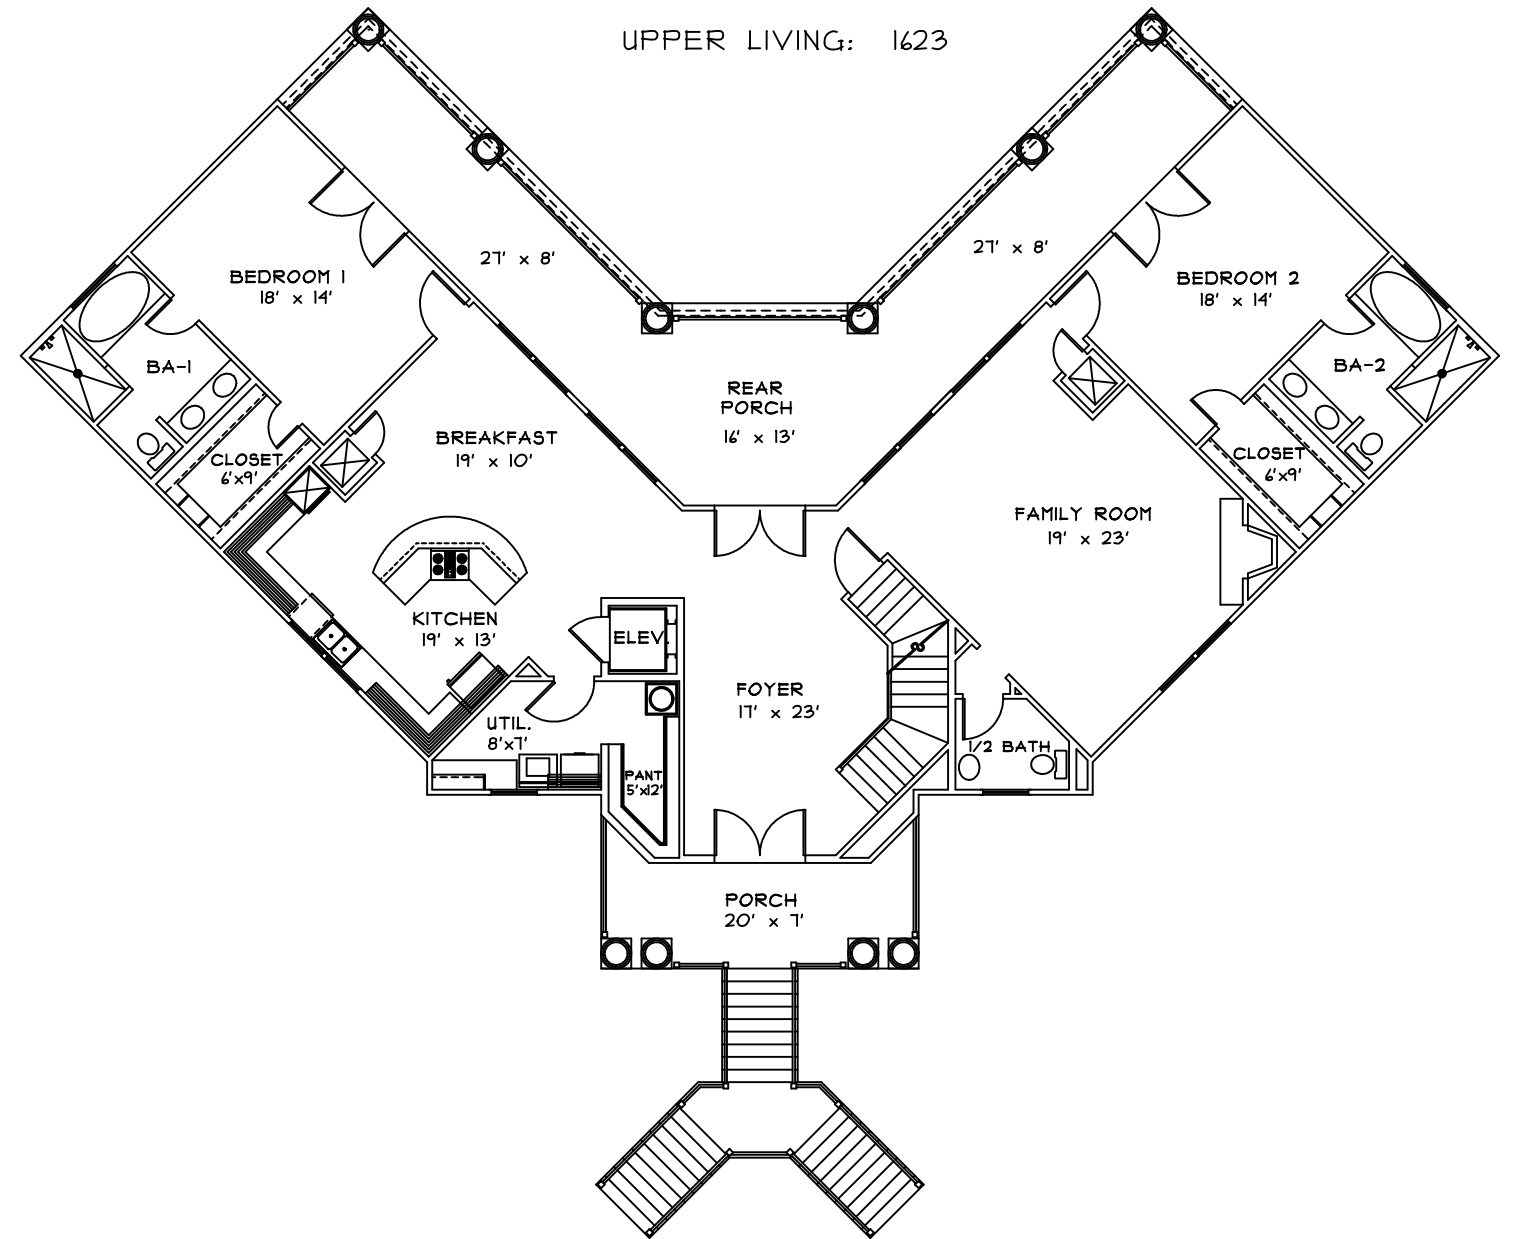

REAR ELEVATION

FRONT ELEVATION

<p>This drawing is copyrighted © by Bonacorso & Associates. All rights reserved. Any reproduction of this drawing is prohibited.</p>		<p>ALL BTD</p>
<p>BONACORSO & ASSOCIATES</p>		
<p>9534 KINDLETREE DRIVE BATON ROUGE, LOUISIANA 70817</p>		<p>HOME DESIGN & DRAFTING SERVICE (225) 751-4424 FAX (225) 751-4564</p>
		<p>LIVING AREA 5623</p>
		<p>TOTAL AREA 8538</p>
		<p>PROJECT # 1206</p>

OVERALL WIDTH: 102'-0"

OVERALL DEPTH: 63'-4"

MAIN LIVING: 2462

GROUND LIVING: 1538

UPPER LIVING: 1623

This drawing is copyrighted © by Bonacorso & Associates. All rights reserved. Any reproduction of this drawing is prohibited.		LIVING AREA 5623
 BONACORSO & ASSOCIATES		TOTAL AREA 8538
9534 KINDLETREE DRIVE BATON ROUGE, LOUISIANA 70817		PROJECT # 1206
HOME DESIGN & DRAFTING SERVICE (225) 751-4424 FAX (225) 751-4564		