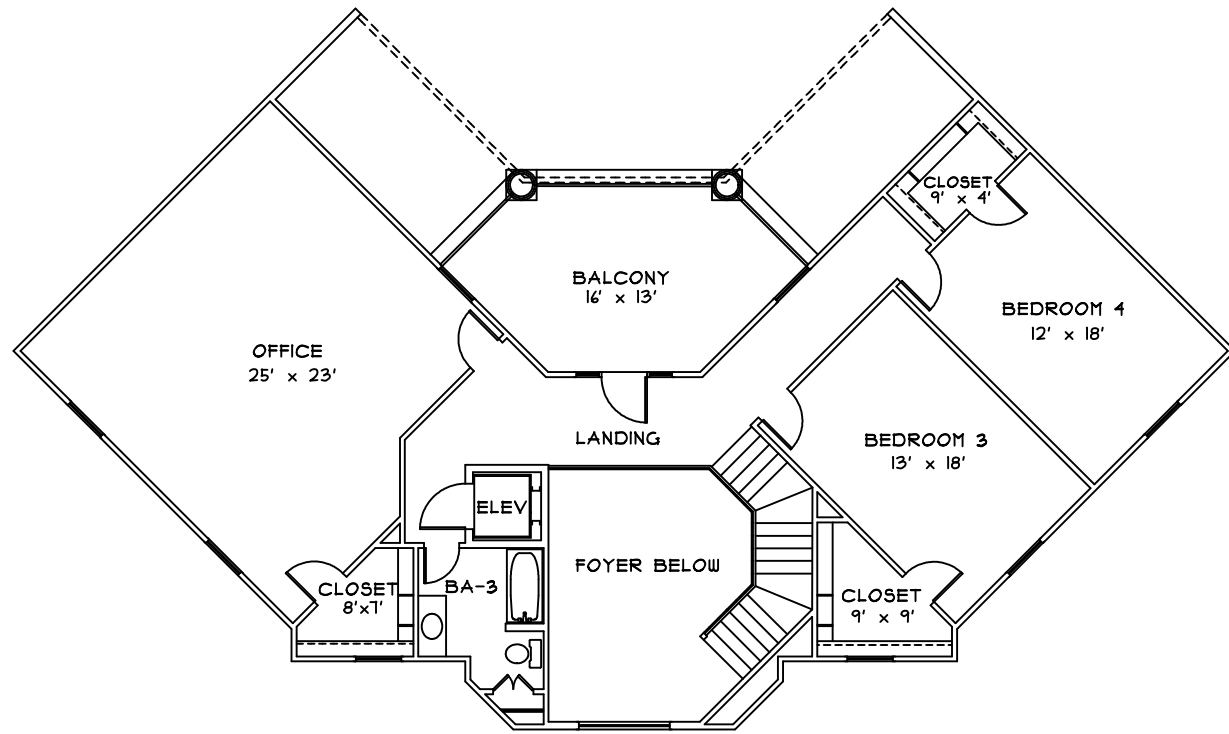

REAR ELEVATION

FRONT ELEVATION

<p>This drawing is copyrighted © by Bonacorso & Associates. All rights reserved. Any reproduction of this drawing is prohibited.</p>		<p>ALL BTD</p>
<p>BONACORSO & ASSOCIATES</p>		
<p>9534 KINDLETREE DRIVE BATON ROUGE, LOUISIANA 70817</p>		<p>HOME DESIGN & DRAFTING SERVICE (225) 751-4424 FAX (225) 751-4564</p>
		<p>LIVING AREA 5623</p>
		<p>TOTAL AREA 8538</p>
		<p>PROJECT # 1206</p>

OVERALL WIDTH: 102'-0"

OVERALL DEPTH: 63'-4"

MAIN LIVING: 2462

GROUND LIVING: 1538

UPPER LIVING: 1623

This drawing is copyrighted © by Bonacorso & Associates. All rights reserved. Any reproduction of this drawing is prohibited.		LIVING AREA 5623
 BONACORSO & ASSOCIATES		TOTAL AREA 8538
9534 KINDLETREE DRIVE BATON ROUGE, LOUISIANA 70817		PROJECT # 1206
HOME DESIGN & DRAFTING SERVICE (225) 751-4424 FAX (225) 751-4564		