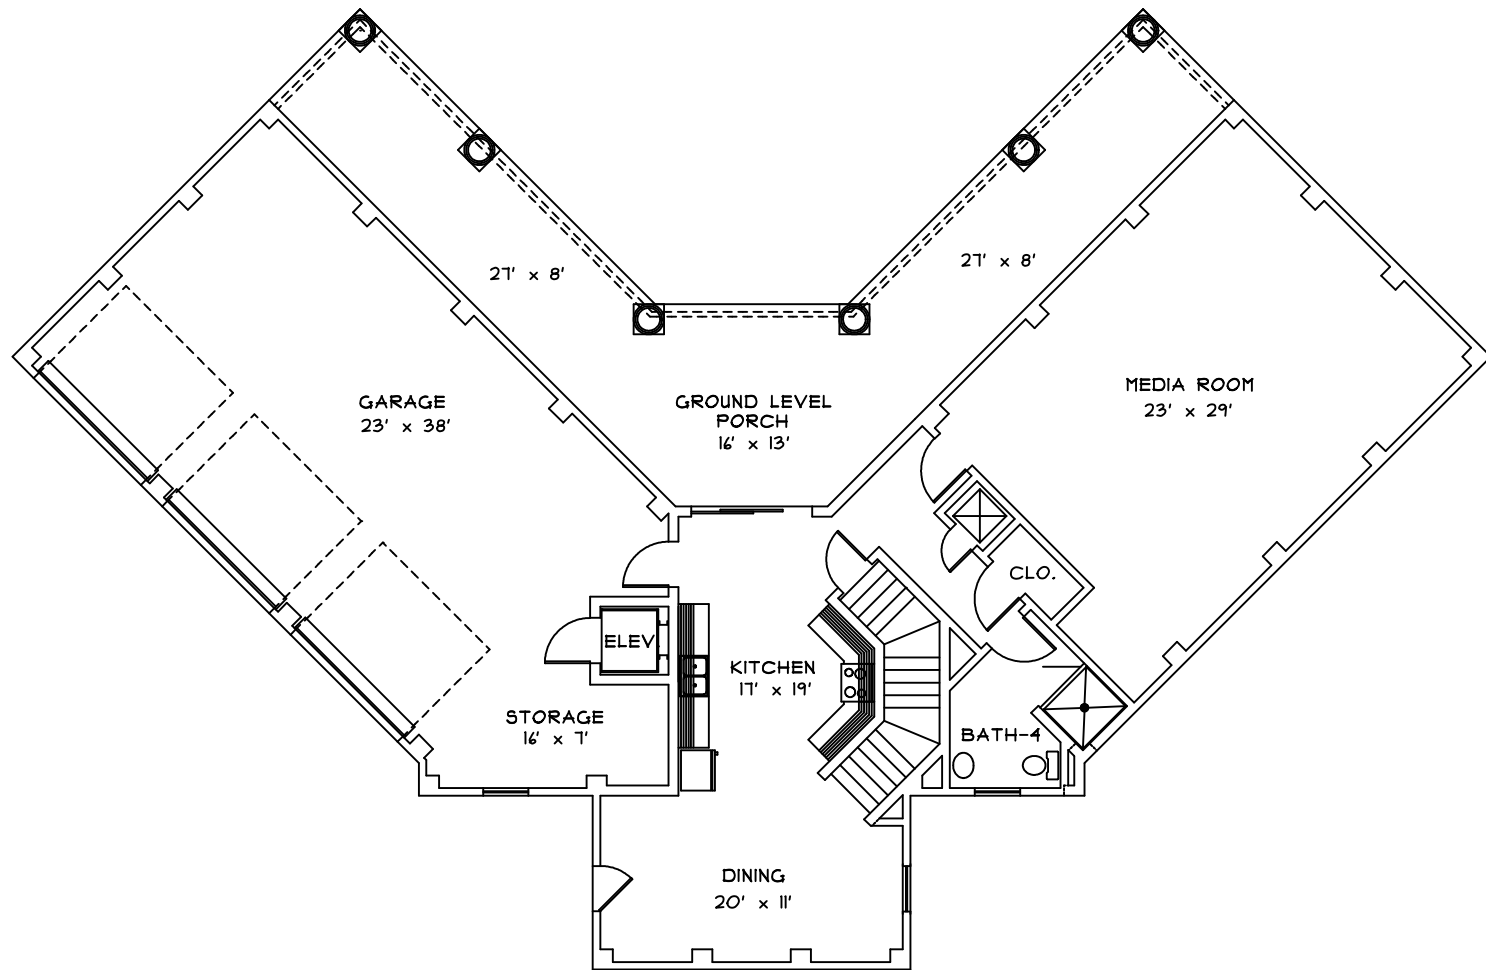

REAR ELEVATION

FRONT ELEVATION

<p>This drawing is copyrighted © by Bonacorso & Associates. All rights reserved. Any reproduction of this drawing is prohibited.</p>		<p>ALL BTD</p>
<p>BONACORSO & ASSOCIATES</p>		
<p>9534 KINDLETREE DRIVE BATON ROUGE, LOUISIANA 70817</p>		<p>HOME DESIGN & DRAFTING SERVICE (225) 751-4424 FAX (225) 751-4564</p>
		<p>LIVING AREA 5623</p>
		<p>TOTAL AREA 8538</p>
		<p>PROJECT # 1206</p>

OVERALL WIDTH: 102'-0"

OVERALL DEPTH: 63'-4"

MAIN LIVING: 2462

GROUND LIVING: 1538

UPPER LIVING: 1623

This drawing is copyrighted © by Bonacorso & Associates. All rights reserved. Any reproduction of this drawing is prohibited.		LIVING AREA 5623
 BONACORSO & ASSOCIATES		TOTAL AREA 8538
9534 KINDLETREE DRIVE BATON ROUGE, LOUISIANA 70817		PROJECT # 1206
HOME DESIGN & DRAFTING SERVICE (225) 751-4424 FAX (225) 751-4564		