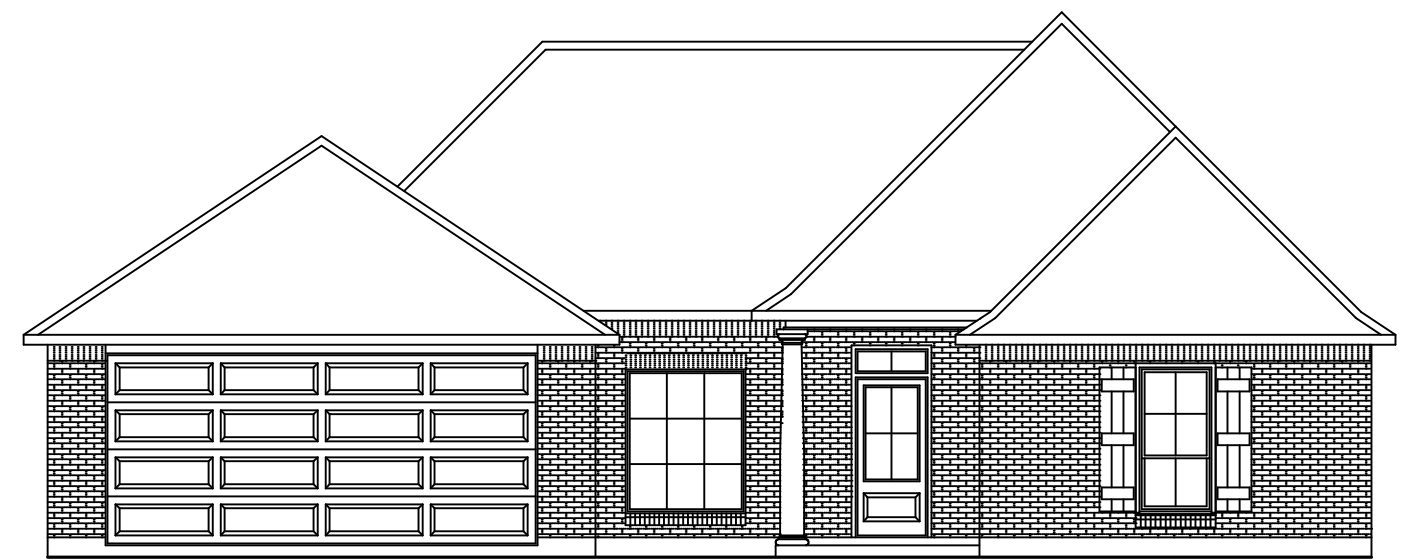

OVERALL WIDTH: 55'-2"
 OVERALL DEPTH: 13'-9"

This drawing is copyrighted © by Bonacorso & Associates. All rights reserved. Any reproduction of this drawing is prohibited.		LIVING AREA 1766
 BONACORSO & ASSOCIATES		TOTAL AREA 2681
9534 KINDLETREE DRIVE BATON ROUGE, LOUISIANA 70817		PROJECT # 1193
HOME DESIGN & DRAFTING SERVICE (225) 751-4424 FAX (225) 751-4564		