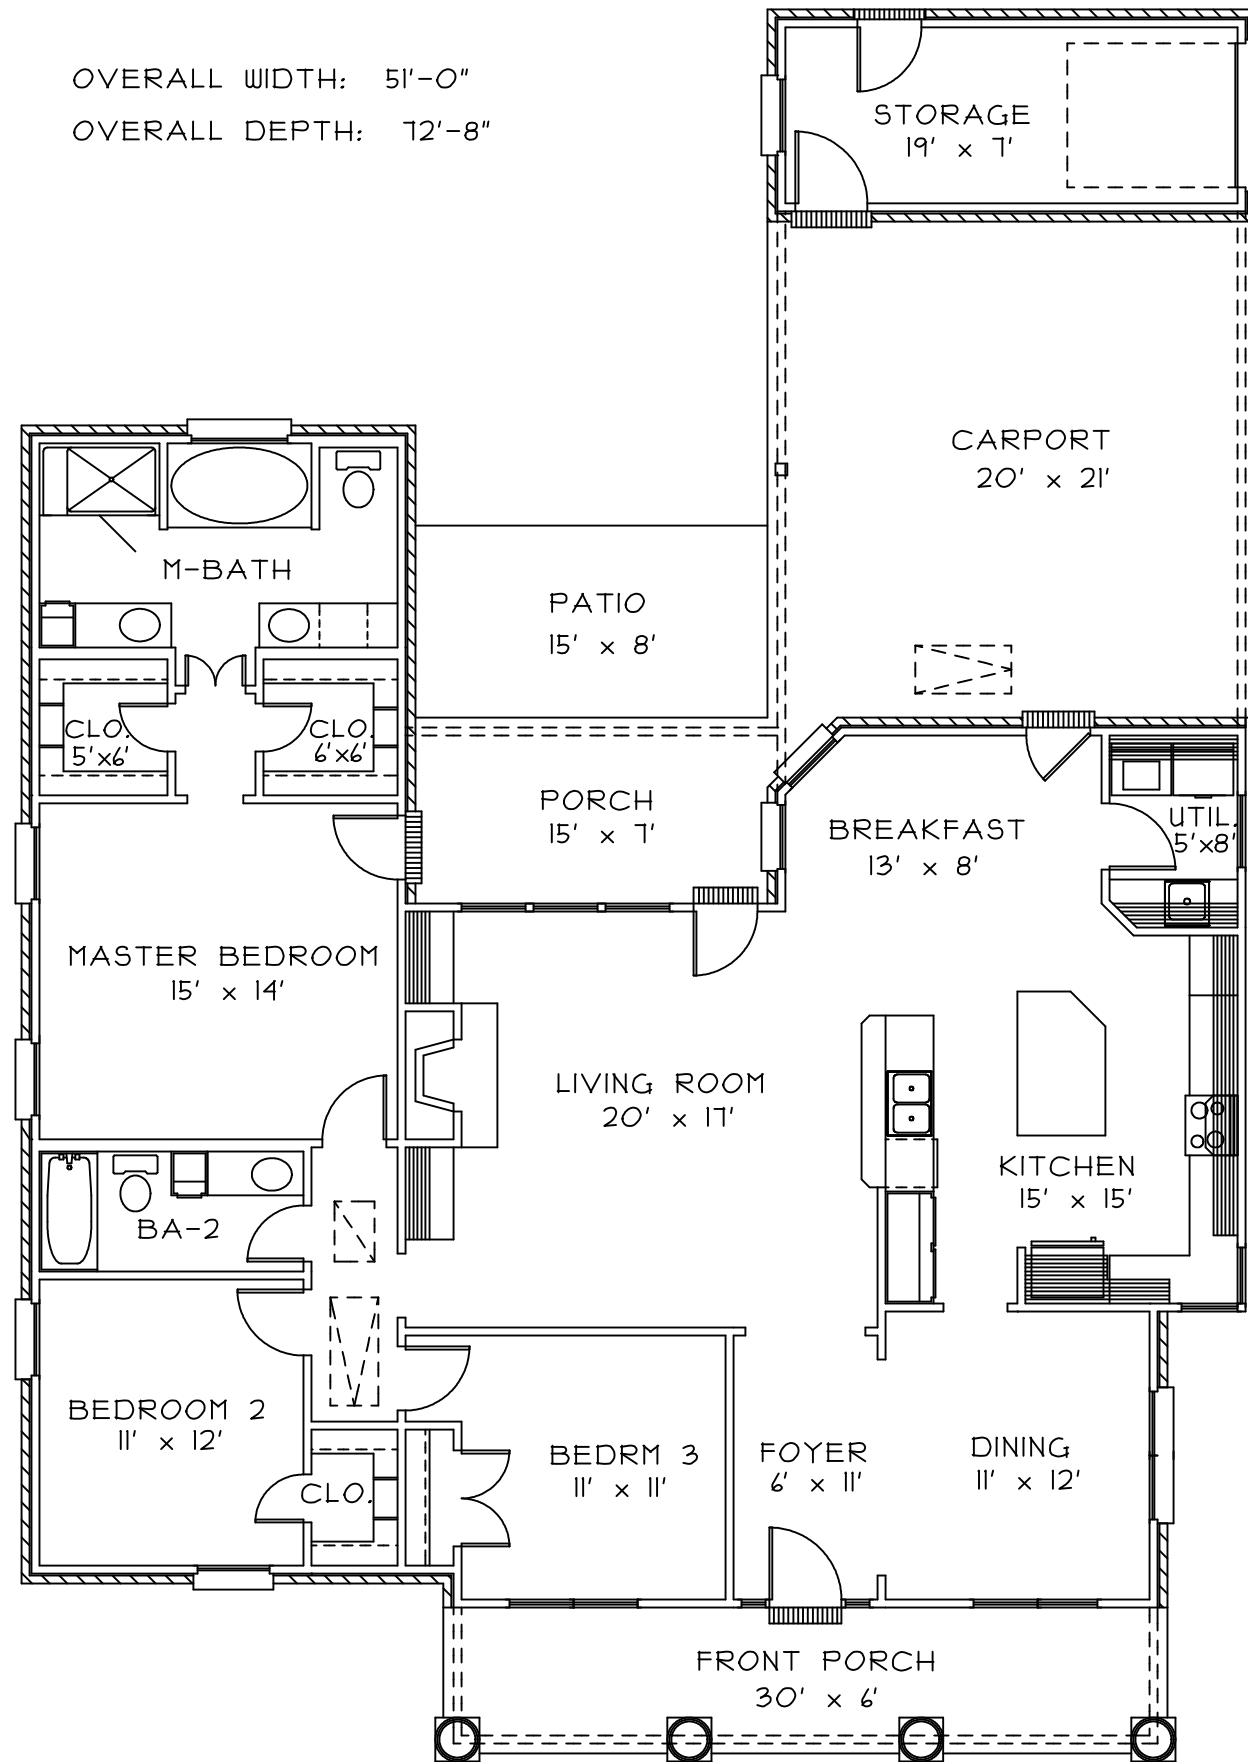

OVERALL WIDTH: 51'-0"  
 OVERALL DEPTH: 12'-8"

This drawing is copyrighted © by Bonacorso & Associates. All rights reserved. Any reproduction of this drawing is prohibited.		ALL BTD	LIVING AREA 1915
 <b>BONACORSO &amp; ASSOCIATES</b>			TOTAL AREA 2817
		9534 KINDLETREE DRIVE BATON ROUGE, LOUISIANA 70817	
			PROJECT # 1190