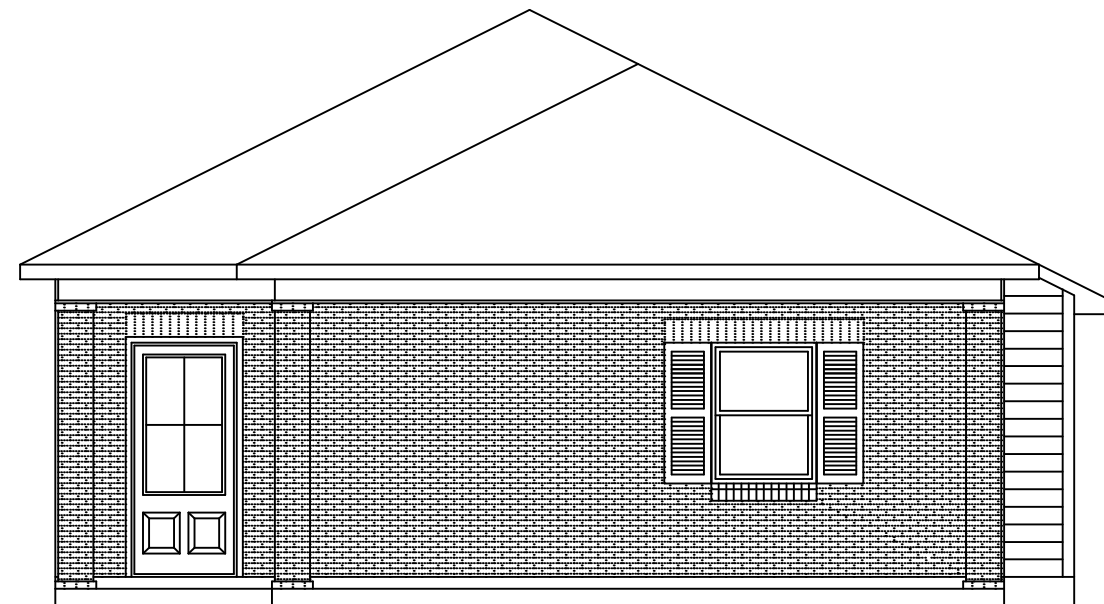

OVERALL WIDTH: 29'-0"
 OVERALL DEPTH: 76'-0"

REAR ELEVATION

FRONT ELEVATION

This drawing is copyrighted © by Bonacorso & Associates.
 All rights reserved. Any reproduction of this drawing is prohibited.

BONACORSO & ASSOCIATES