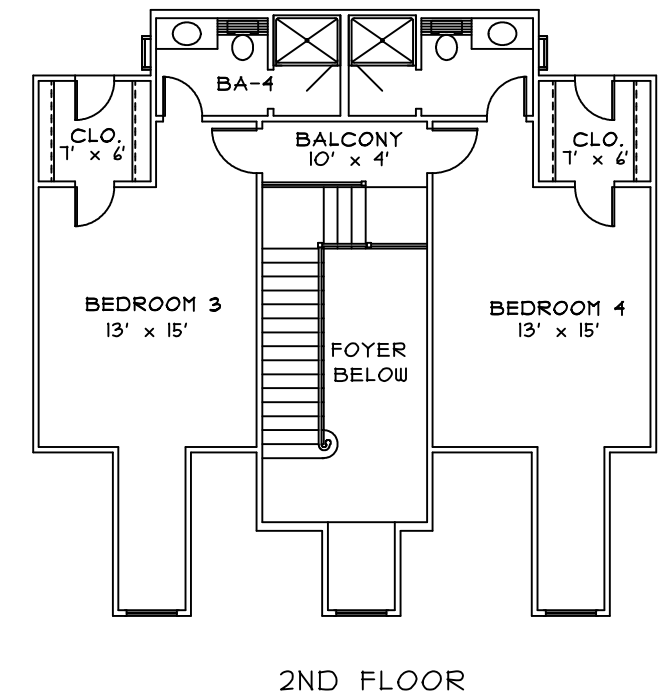

<p>This drawing is copyrighted © by Bonacorso &amp; Associates. All rights reserved. Any reproduction of this drawing is prohibited.</p>		<p style="text-align: center;">A 1 B 1 D</p>
<p> <b>BONACORSO &amp; ASSOCIATES</b></p>		
<p>9534 KINDLETREE DRIVE BATON ROUGE, LOUISIANA 70817</p>		<p>HOME DESIGN &amp; DRAFTING SERVICE (225) 751-4424 FAX (225) 751-4564</p>
		<p>LIVING AREA 5491</p>
		<p>TOTAL AREA 8552</p>
		<p>PROJECT # 1181</p>

OVERALL WIDTH: 134'-5"

OVERALL DEPTH: 81'-7"

UPPER LIVING: 852

LOWER LIVING: 4639

This drawing is copyrighted © by Bonacorso & Associates. All rights reserved. Any reproduction of this drawing is prohibited.