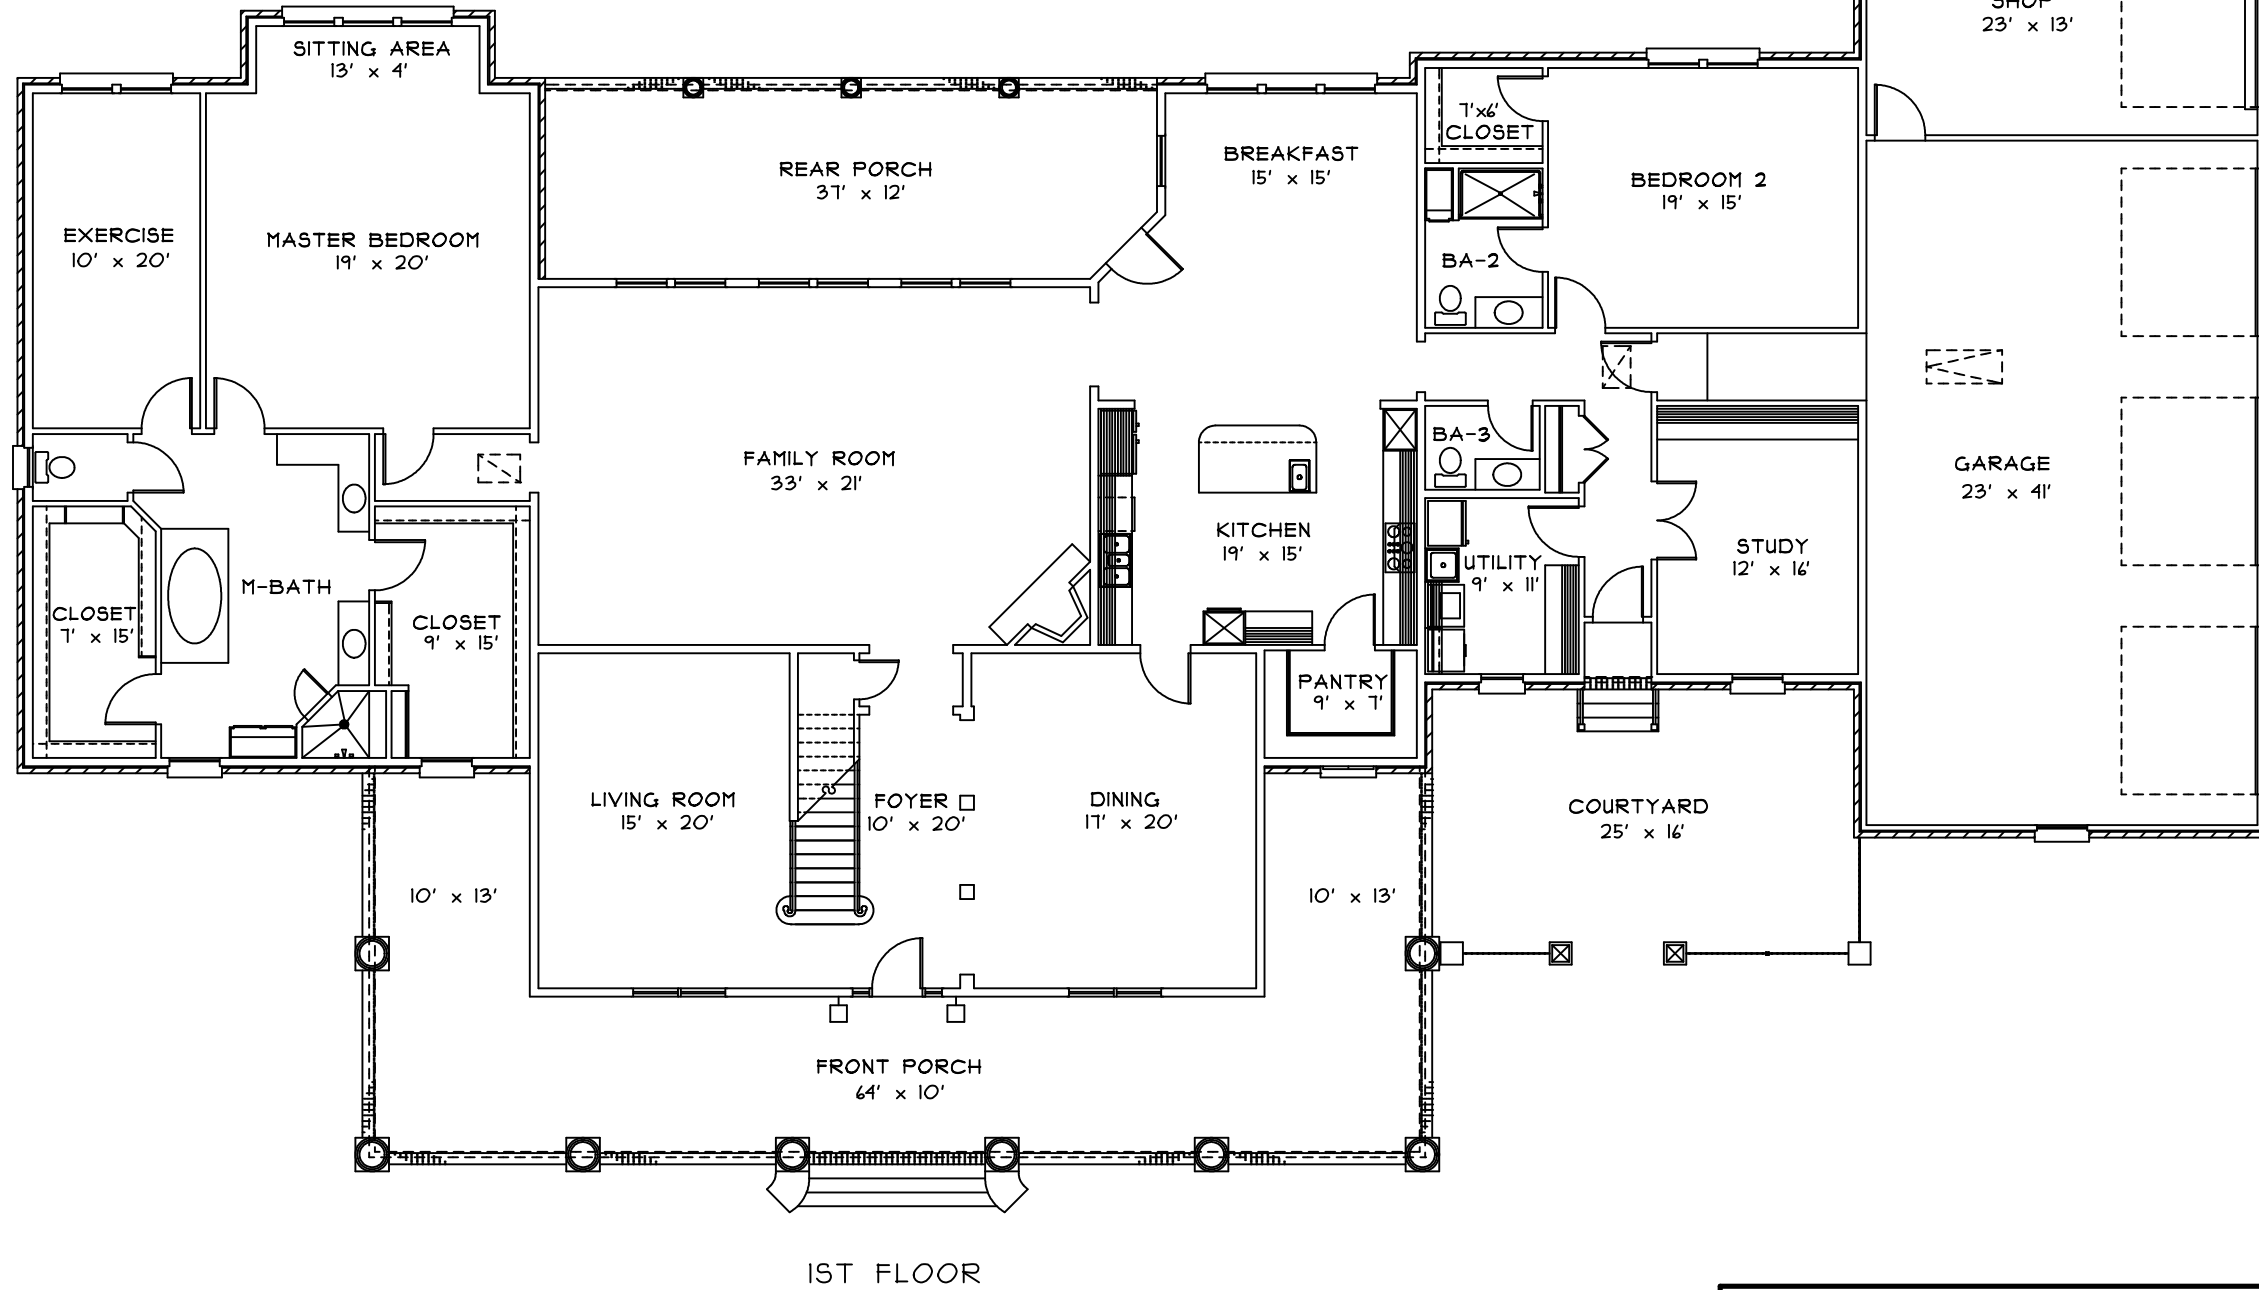

<p>This drawing is copyrighted © by Bonacorso &amp; Associates. All rights reserved. Any reproduction of this drawing is prohibited.</p>		<p style="text-align: center;">A 1 B 1 D</p>
<p> <b>BONACORSO &amp; ASSOCIATES</b></p>		
<p>9534 KINDLETREE DRIVE BATON ROUGE, LOUISIANA 70817</p>		<p>HOME DESIGN &amp; DRAFTING SERVICE (225) 751-4424 FAX (225) 751-4564</p>
		<p>LIVING AREA 5491</p>
		<p>TOTAL AREA 8552</p>
		<p>PROJECT # 1181</p>

OVERALL WIDTH: 134'-5"

OVERALL DEPTH: 81'-7"

UPPER LIVING: 852

LOWER LIVING: 4639

This drawing is copyrighted © by Bonacorso & Associates. All rights reserved. Any reproduction of this drawing is prohibited.