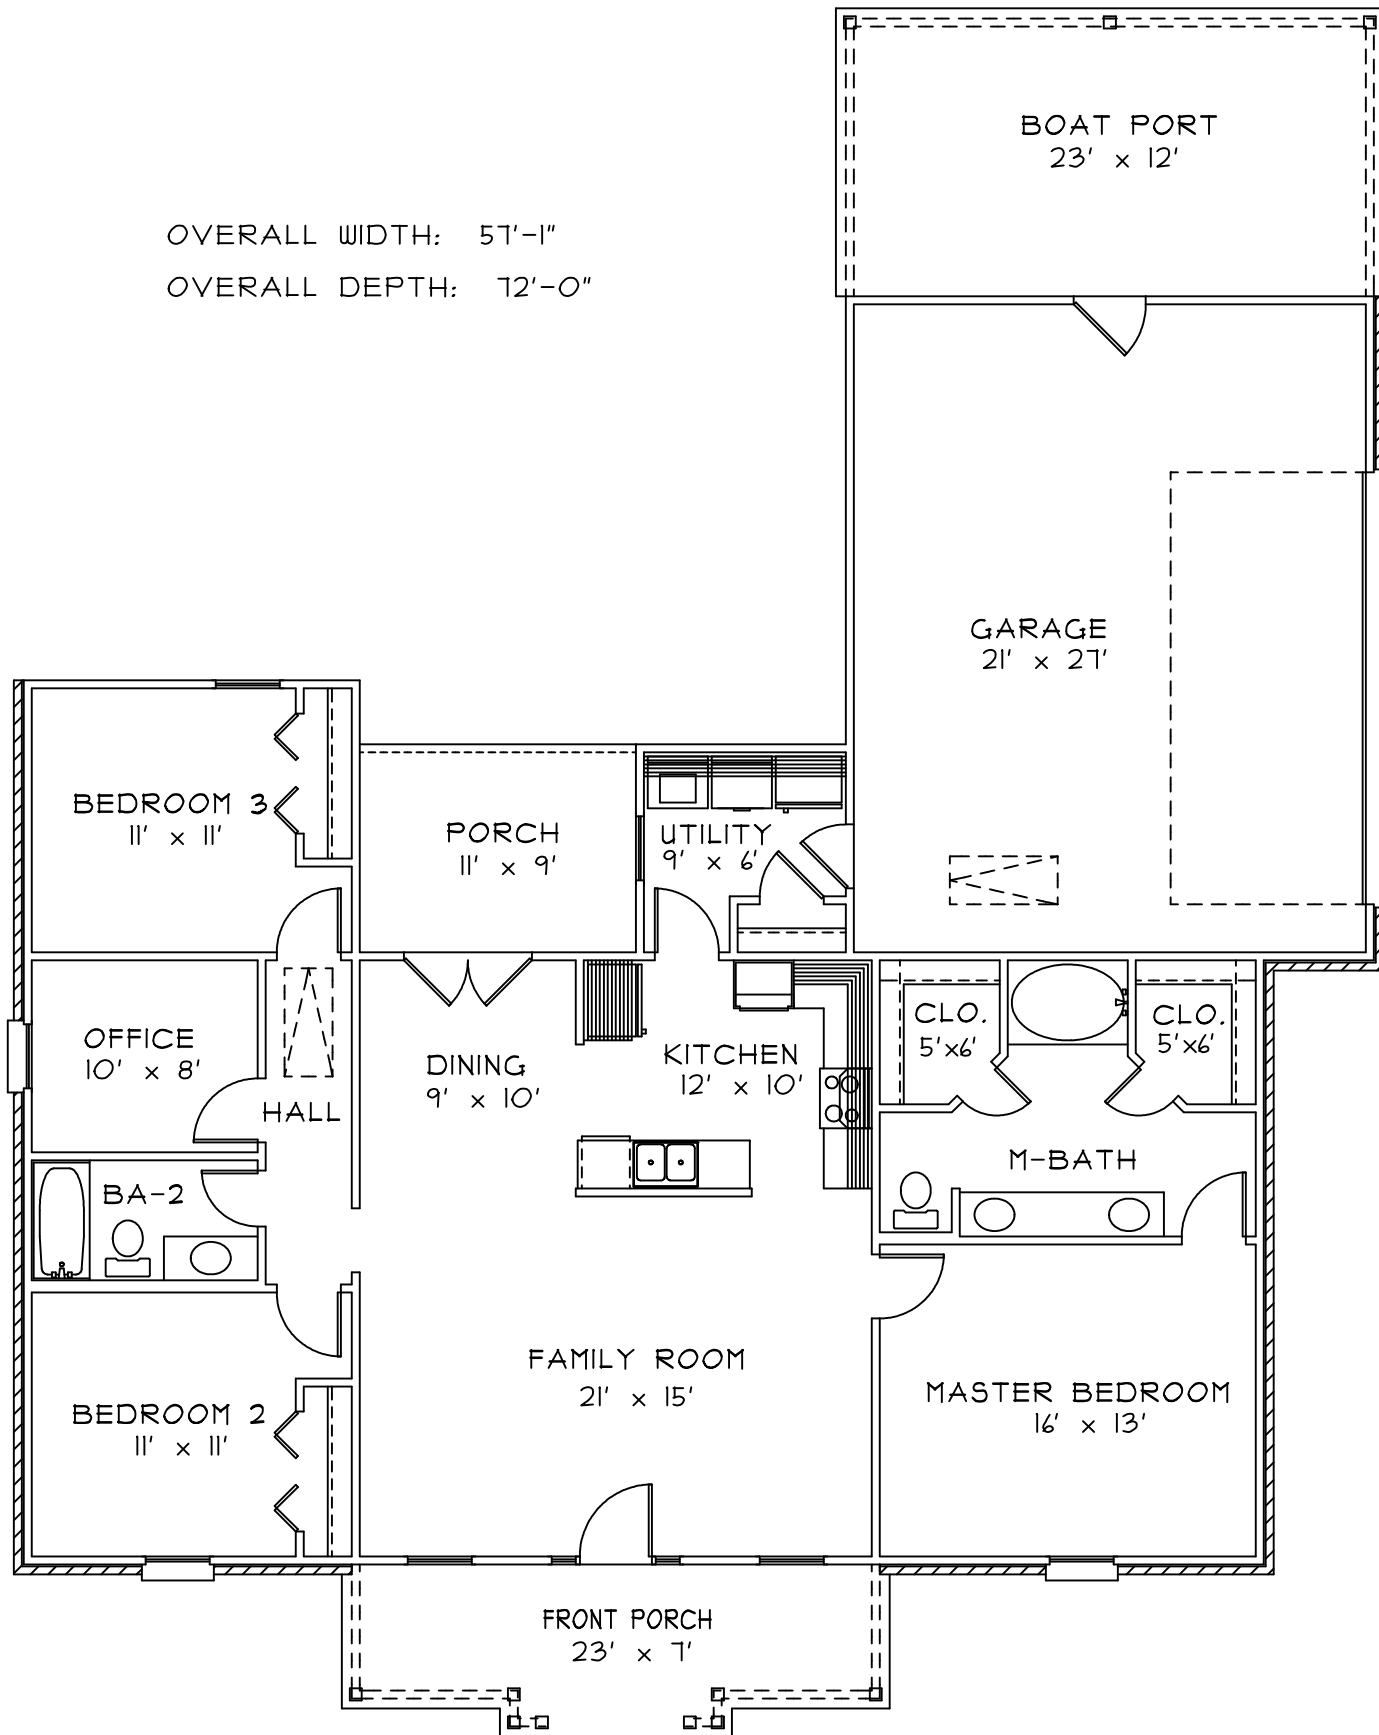

OVERALL WIDTH: 51'-1"
 OVERALL DEPTH: 12'-0"

This drawing is copyrighted © by Bonacorso & Associates. All rights reserved. Any reproduction of this drawing is prohibited.		A 1 B 1 D	LIVING AREA 1593
 BONACORSO & ASSOCIATES			TOTAL AREA 2728
9534 KINDLETREE DRIVE BATON ROUGE, LOUISIANA 70817		HOME DESIGN & DRAFTING SERVICE (225) 751-4424 FAX (225) 751-4564	
		PROJECT # 1169	