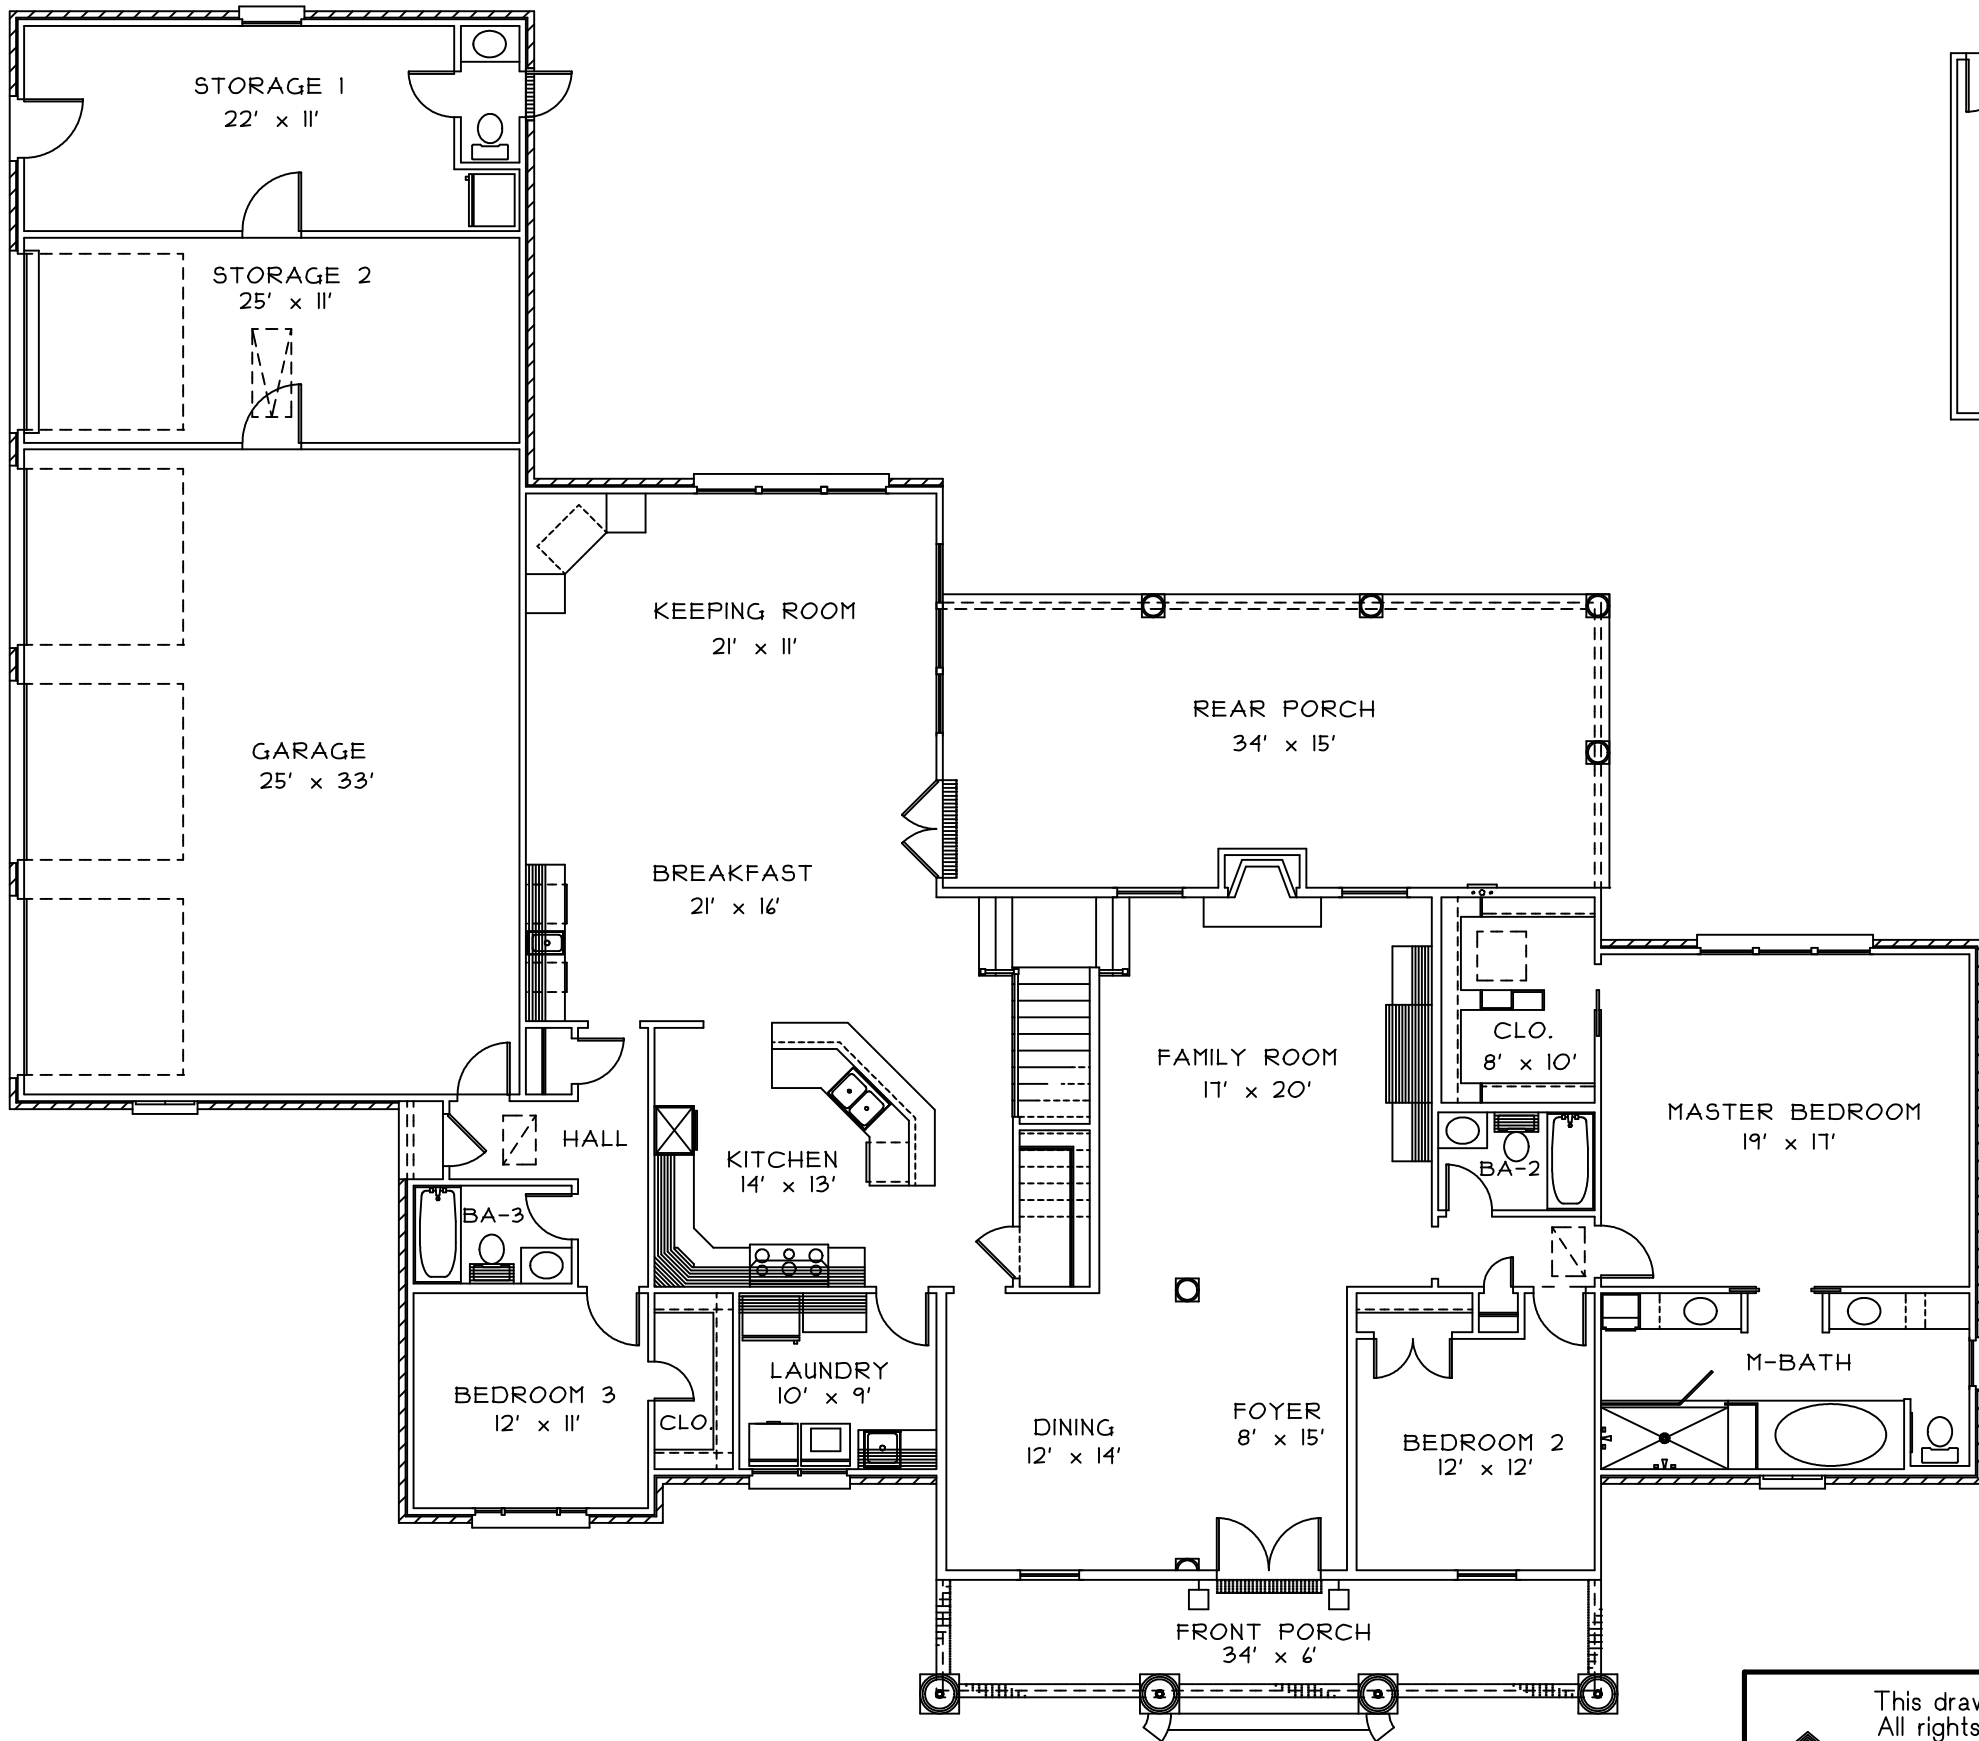

This drawing is copyrighted © by Bonacorso & Associates.
 All rights reserved. Any reproduction of this drawing is prohibited.

BONACORSO & ASSOCIATES

A
11
B
1
D

9534 KINDLETREE DRIVE
 BATON ROUGE, LOUISIANA 70817

HOME DESIGN & DRAFTING SERVICE
 (225) 751-4424 FAX (225) 751-4564

LIVING AREA
 4007

TOTAL AREA
 6428

PROJECT #
 1142

OVERALL WIDTH: 101'-0"
 OVERALL DEPTH: 86'-3"

UPPER LIVING: 1015
 LOWER LIVING: 2992

 <p>This drawing is copyrighted © by Bonacorso & Associates. All rights reserved. Any reproduction of this drawing is prohibited.</p>	<small>A 1/1</small> <small>B 1/0</small>	LIVING AREA 4007
	BONACORSO & ASSOCIATES	
	9534 KINDLETREE DRIVE BATON ROUGE, LOUISIANA 70817	HOME DESIGN & DRAFTING SERVICE (225) 751-4424 FAX (225) 751-4564