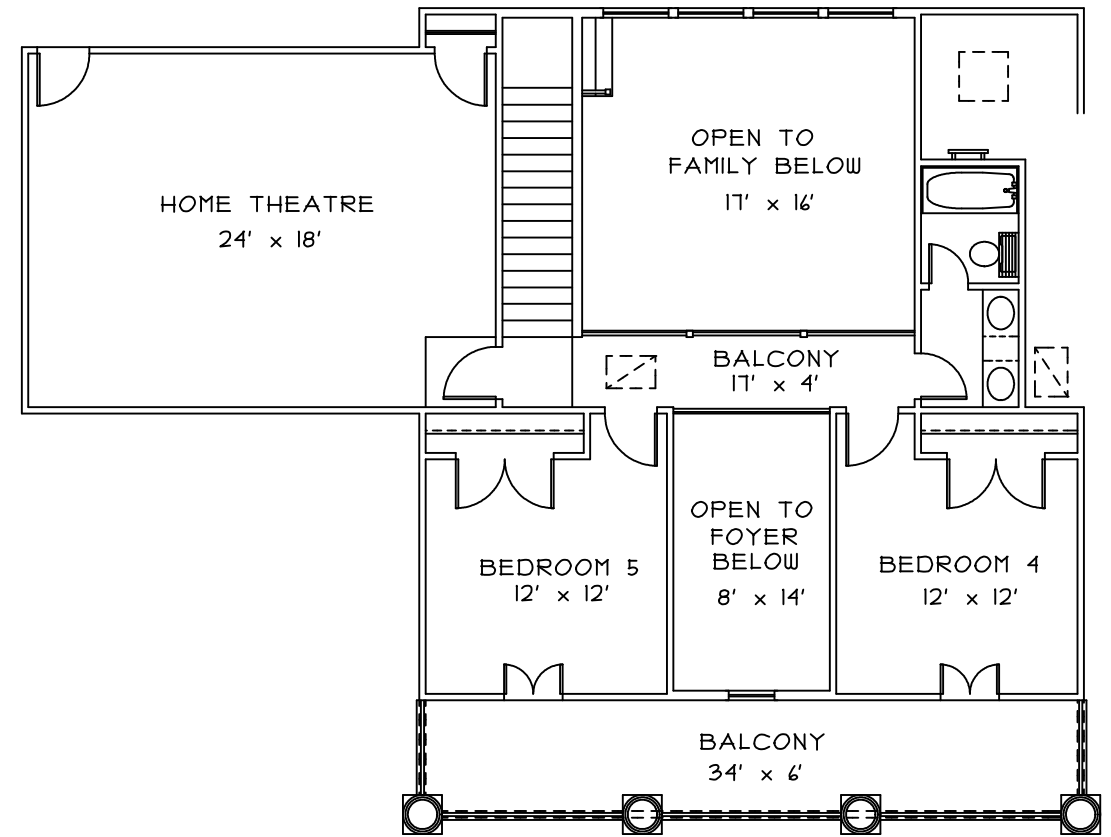

This drawing is copyrighted © by Bonacorso & Associates.
 All rights reserved. Any reproduction of this drawing is prohibited.

BONACORSO & ASSOCIATES

A
11
B
1
D

9534 KINDLETREE DRIVE
 BATON ROUGE, LOUISIANA 70817

HOME DESIGN & DRAFTING SERVICE
 (225) 751-4424 FAX (225) 751-4564

LIVING AREA
 4007

TOTAL AREA
 6428

PROJECT #
 1142

OVERALL WIDTH: 101'-0"
 OVERALL DEPTH: 86'-3"

UPPER LIVING: 1015
 LOWER LIVING: 2992

 <p>This drawing is copyrighted © by Bonacorso & Associates. All rights reserved. Any reproduction of this drawing is prohibited.</p>	<small>A 1/1</small> <small>B 1/0</small>	LIVING AREA 4007
	BONACORSO & ASSOCIATES	
	9534 KINDLETREE DRIVE BATON ROUGE, LOUISIANA 70817	HOME DESIGN & DRAFTING SERVICE (225) 751-4424 FAX (225) 751-4564