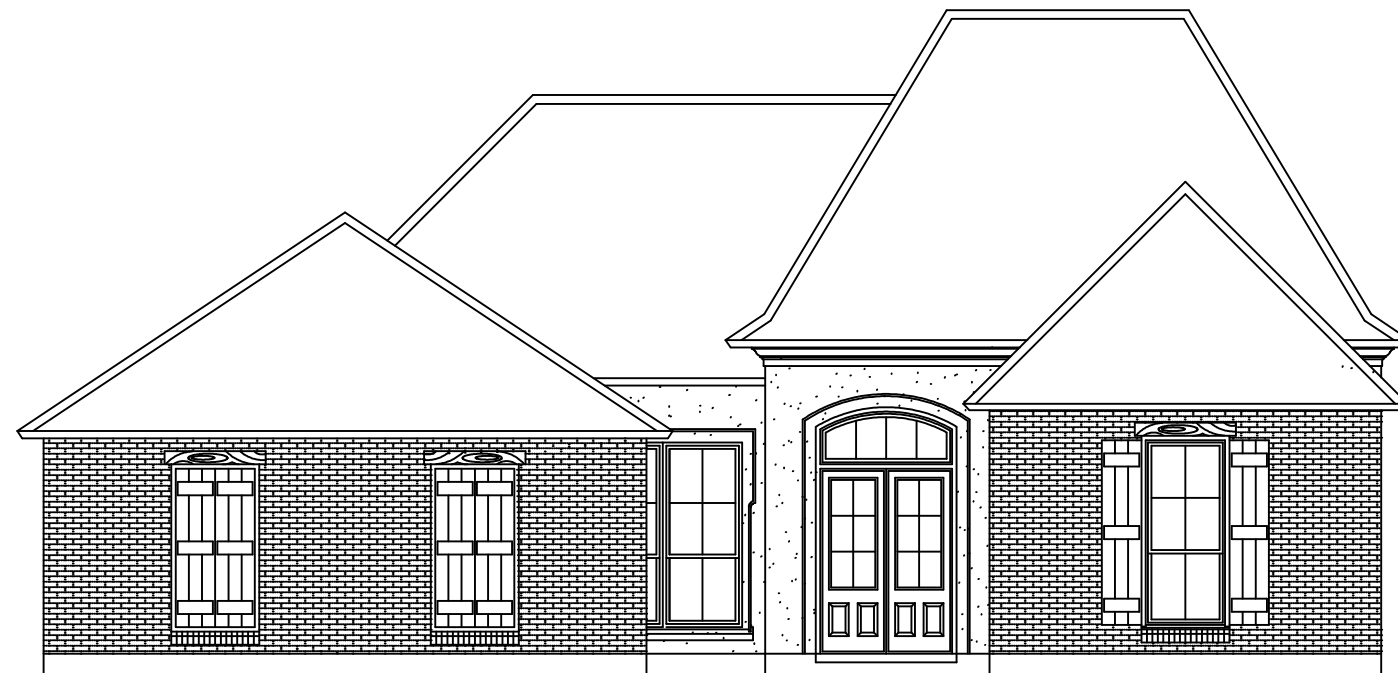

OVERALL WIDTH: 50'-8"
 OVERALL DEPTH: 81'-11"

This drawing is copyrighted © by Bonacorso & Associates. All rights reserved. Any reproduction of this drawing is prohibited.		LIVING AREA 1802
 BONACORSO & ASSOCIATES		TOTAL AREA 2617
9534 KINDLETREE DRIVE BATON ROUGE, LOUISIANA 70817		PROJECT # 1135
HOME DESIGN & DRAFTING SERVICE (225) 751-4424 FAX (225) 751-4564		