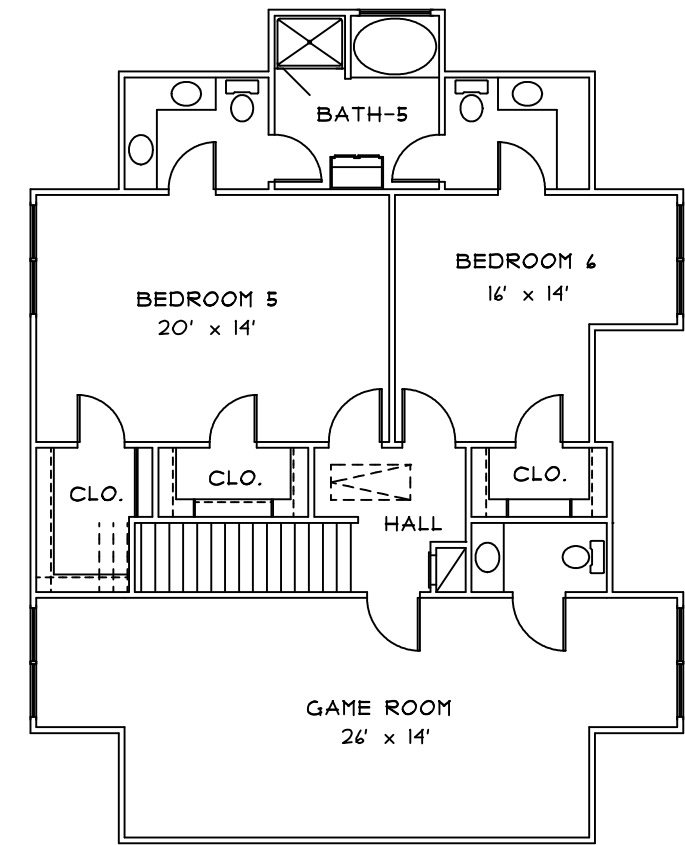

This drawing is copyrighted © by Bonacorso & Associates. All rights reserved. Any reproduction of this drawing is prohibited.		LIVING AREA 6554
 <b>BONACORSO &amp; ASSOCIATES</b>		TOTAL AREA 9042
9534 KINDLETREE DRIVE BATON ROUGE, LOUISIANA 70817	HOME DESIGN & DRAFTING SERVICE (225) 751-4424 FAX (225) 751-4564	PROJECT # 1043

OVERALL WIDTH: 103'-0"  
 OVERALL DEPTH: 104'-5"

UPPER LIVING: 1411  
 LOWER LIVING: 5143

This drawing is copyrighted © by Bonacorso & Associates. All rights reserved. Any reproduction of this drawing is prohibited.