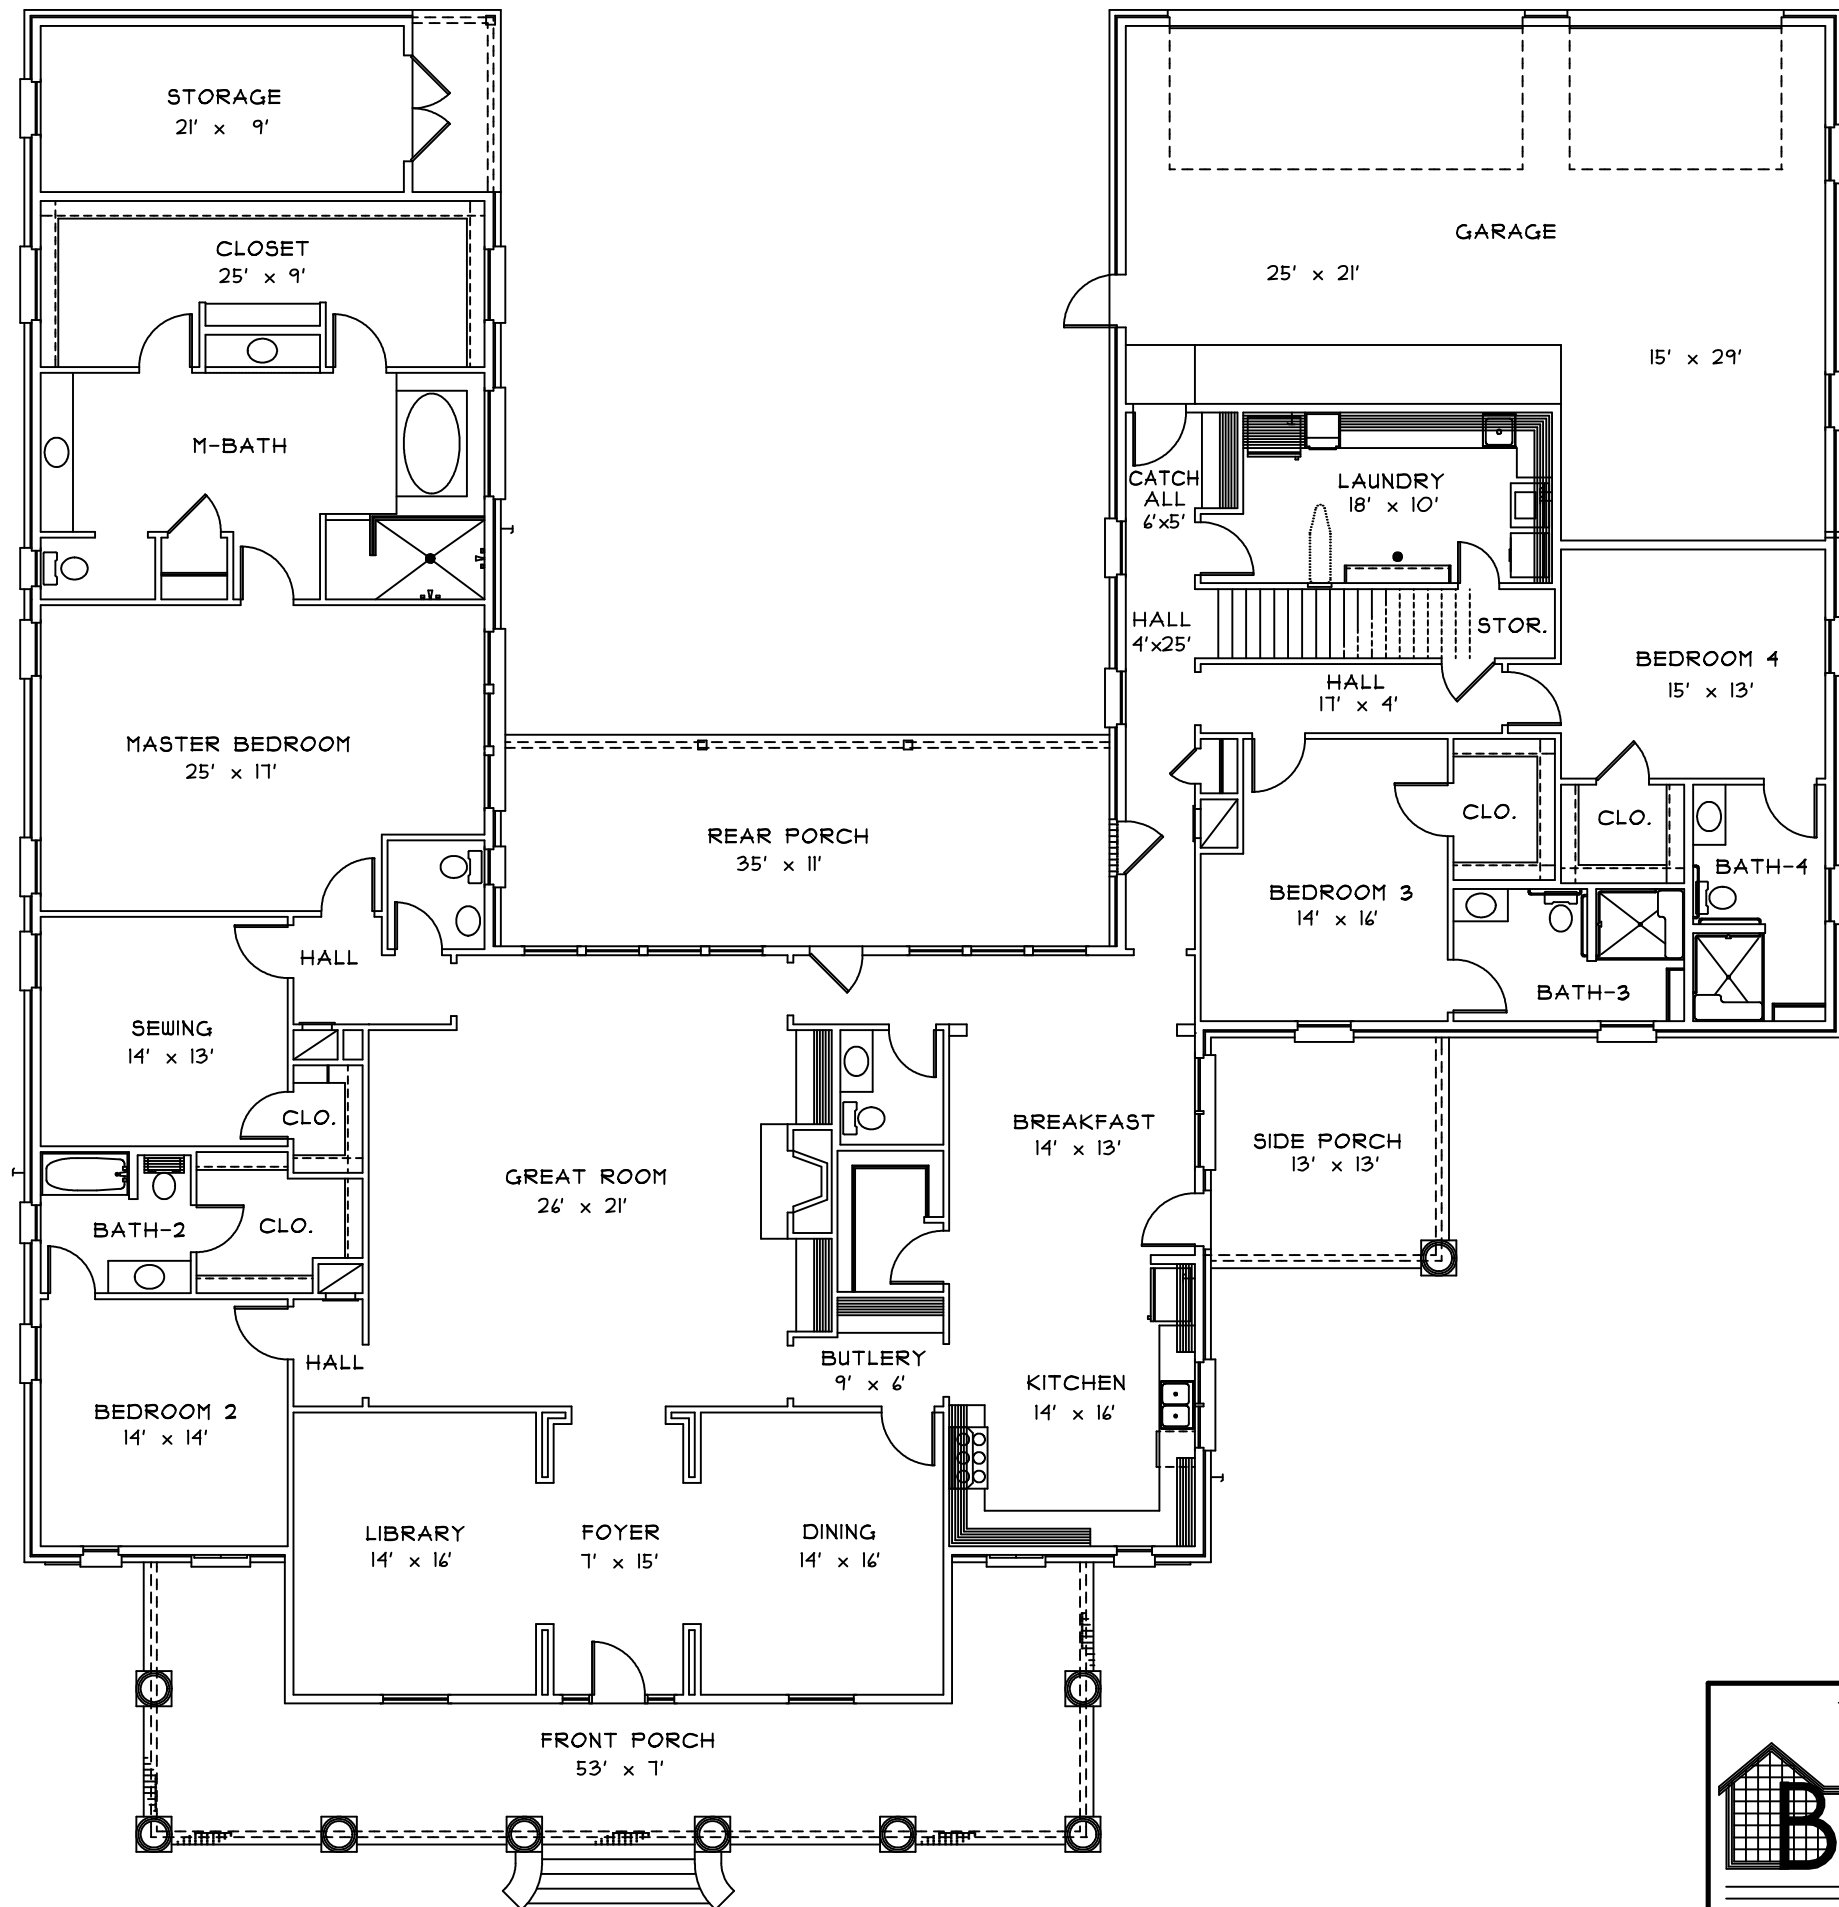

This drawing is copyrighted © by Bonacorso & Associates. All rights reserved. Any reproduction of this drawing is prohibited.		LIVING AREA 6554
 <b>BONACORSO &amp; ASSOCIATES</b>		TOTAL AREA 9042
9534 KINDLETREE DRIVE BATON ROUGE, LOUISIANA 70817	HOME DESIGN & DRAFTING SERVICE (225) 751-4424 FAX (225) 751-4564	PROJECT # 1043

OVERALL WIDTH: 103'-0"  
 OVERALL DEPTH: 104'-5"

UPPER LIVING: 1411  
 LOWER LIVING: 5143

This drawing is copyrighted © by Bonacorso & Associates. All rights reserved. Any reproduction of this drawing is prohibited.