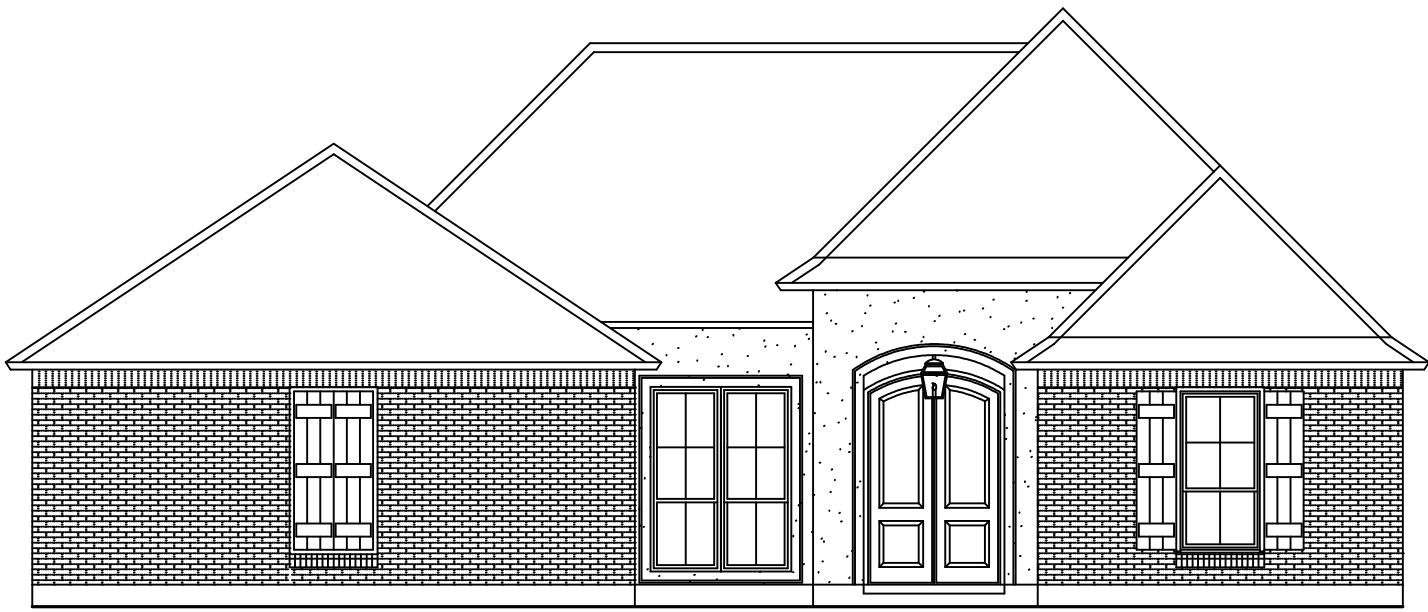

OVERALL WIDTH: 51'-11"
 OVERALL DEPTH: 14'-9"

This drawing is copyrighted © by Bonacorso & Associates. All rights reserved. Any reproduction of this drawing is prohibited.		LIVING AREA 1520
 BONACORSO & ASSOCIATES		TOTAL AREA 2263
9534 KINDLETREE DRIVE BATON ROUGE, LOUISIANA 70817		PROJECT # 1004
HOME DESIGN & DRAFTING SERVICE (225) 751-4424 FAX (225) 751-4564		