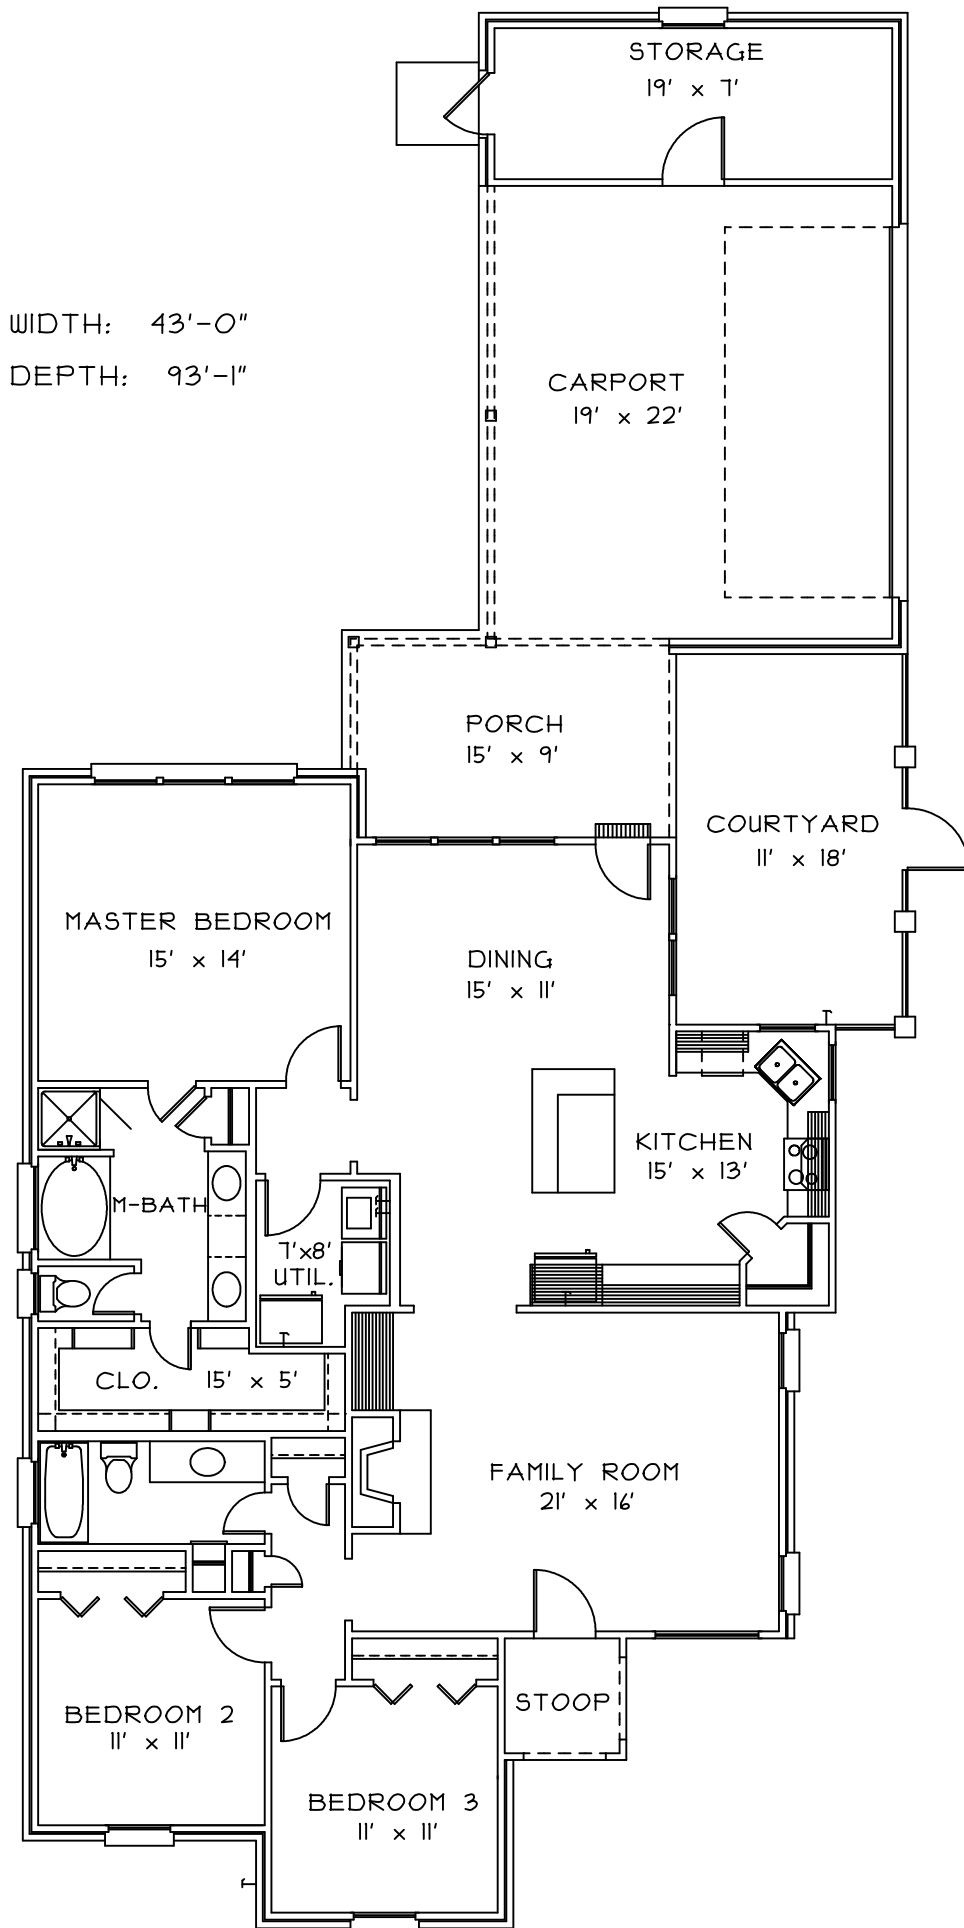

OVERALL WIDTH: 43'-0"
 OVERALL DEPTH: 93'-1"

This drawing is copyrighted © by Bonacorso & Associates. All rights reserved. Any reproduction of this drawing is prohibited.		LIVING AREA 1776
 BONACORSO & ASSOCIATES		TOTAL AREA 2609
9534 KINDLETREE DRIVE BATON ROUGE, LOUISIANA 70817		PROJECT # 0999
HOME DESIGN & DRAFTING SERVICE (225) 751-4424 FAX (225) 751-4564		