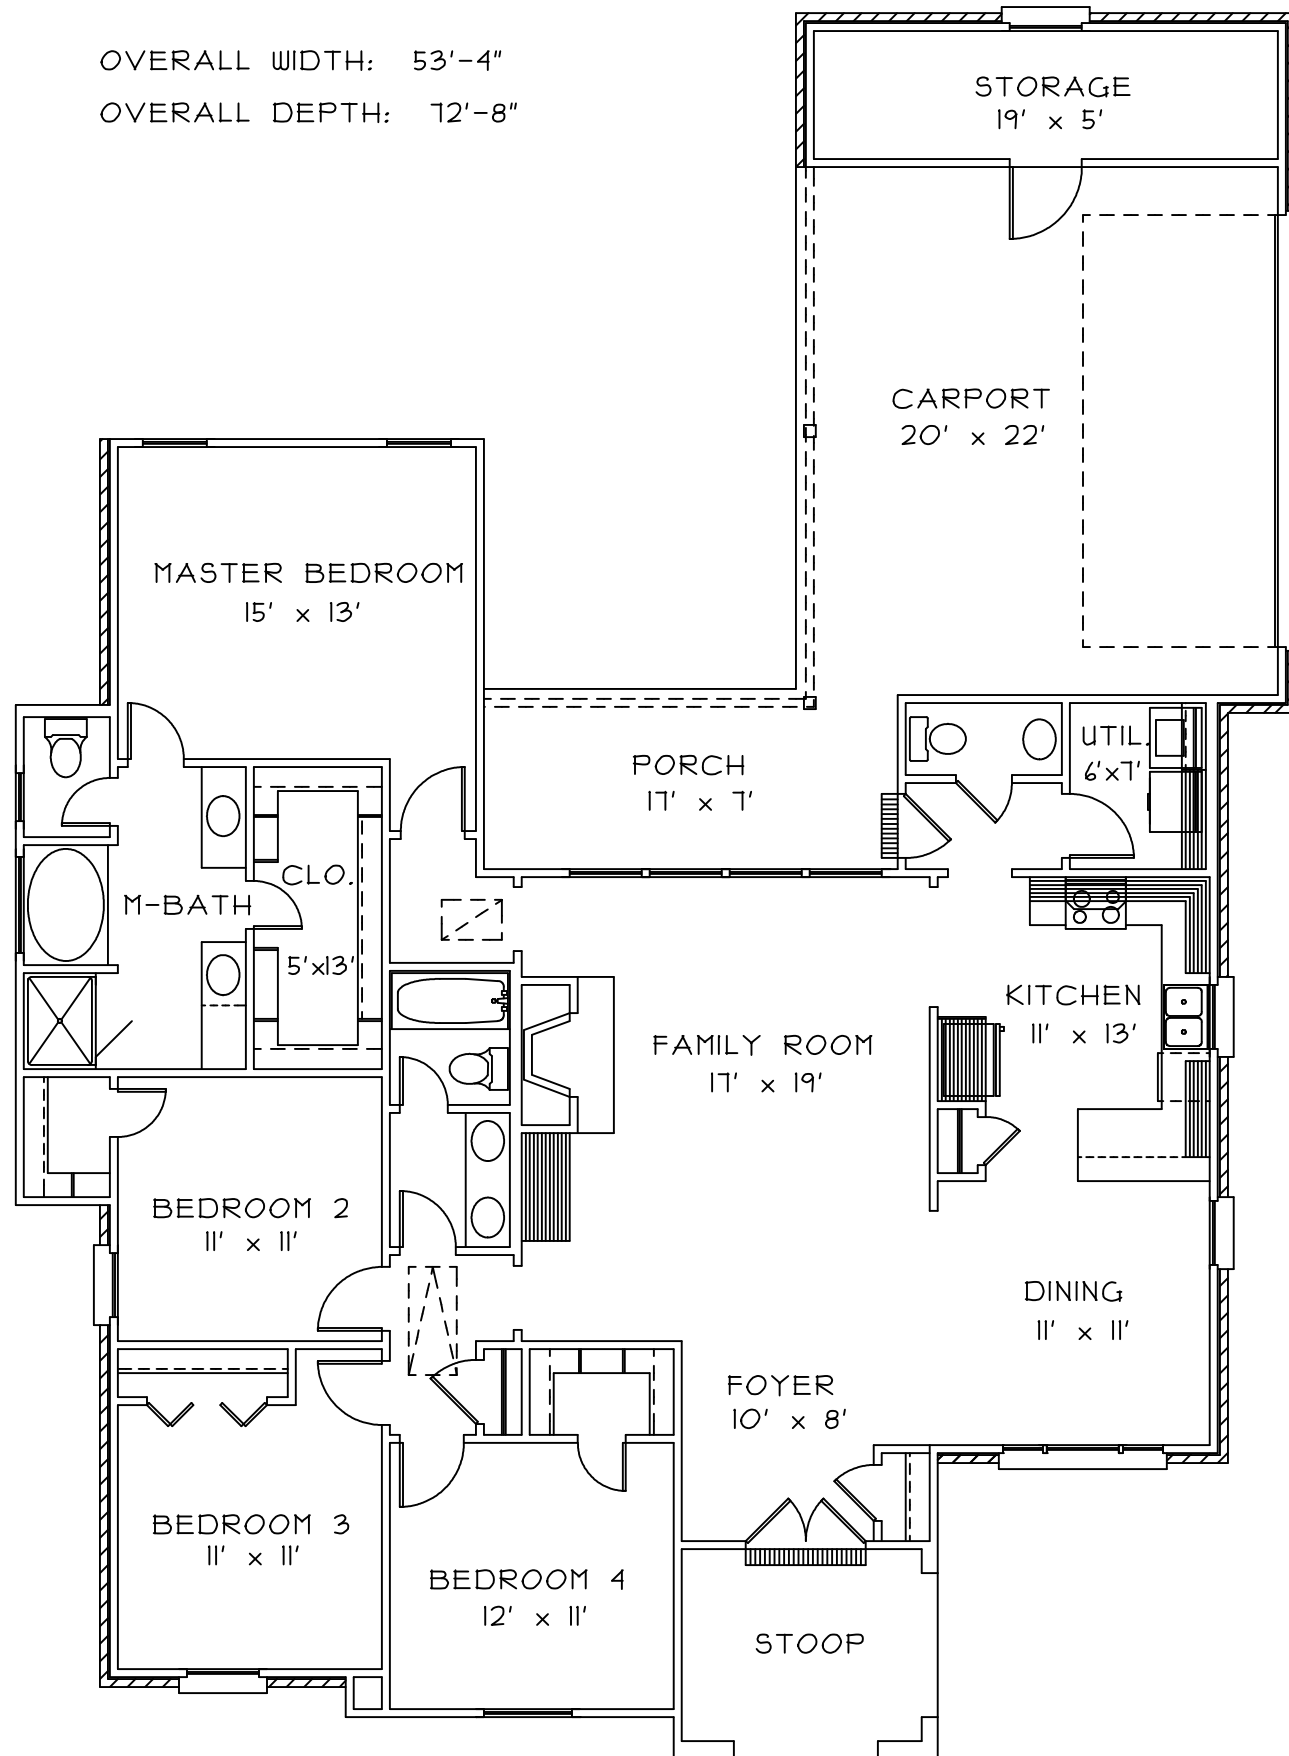

OVERALL WIDTH: 53'-4"  
 OVERALL DEPTH: 12'-8"

This drawing is copyrighted © by Bonacorso & Associates.  
 All rights reserved. Any reproduction of this drawing is prohibited.

**BONACORSO & ASSOCIATES**

9534 KINDLETREE DRIVE  
 BATON ROUGE, LOUISIANA 70817

HOME DESIGN & DRAFTING SERVICE  
 (225) 751-4424 FAX (225) 751-4564

A  
 11  
 B  
 10  
 D

LIVING AREA  
 1906

TOTAL AREA  
 2720

PROJECT #  
 0996