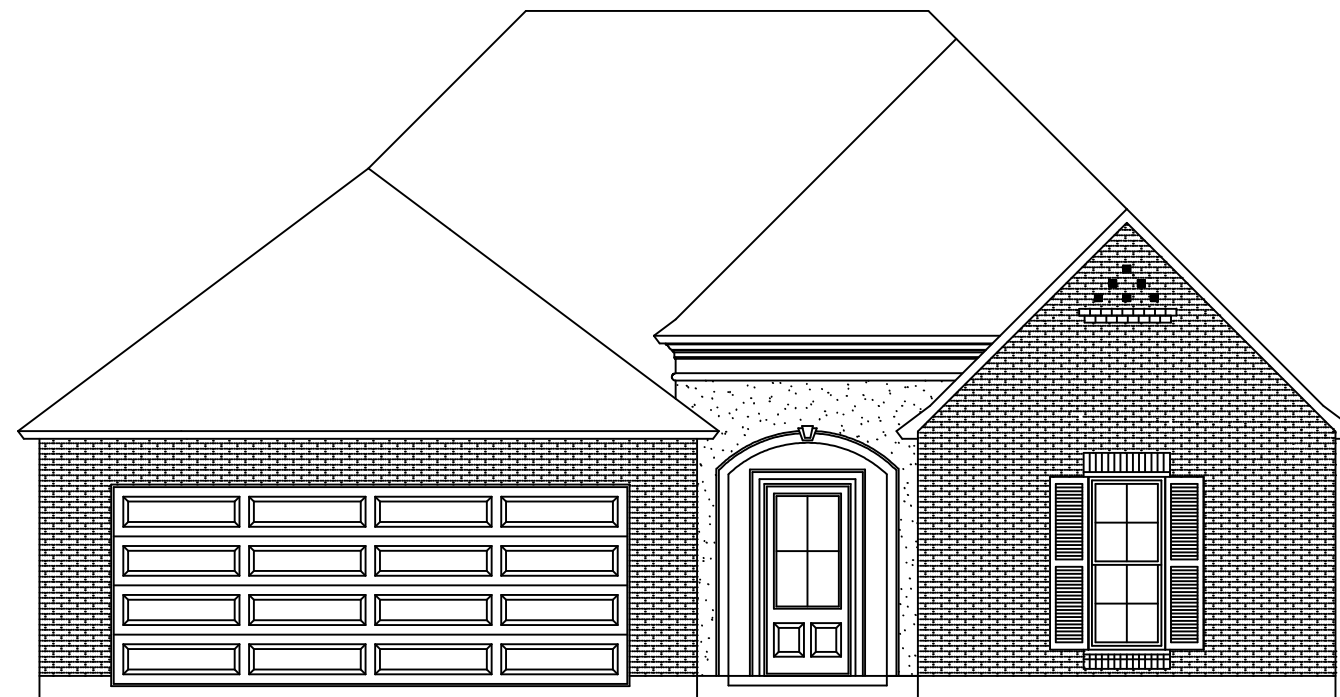

OVERALL WIDTH: 45'-0"
 OVERALL DEPTH: 61'-8"

This drawing is copyrighted © by Bonacorso & Associates. All rights reserved. Any reproduction of this drawing is prohibited.		LIVING AREA 1560
 BONACORSO & ASSOCIATES		TOTAL AREA 2187
9534 KINDLETREE DRIVE BATON ROUGE, LOUISIANA 70817		PROJECT # 0933
HOME DESIGN & DRAFTING SERVICE (225) 751-4424 FAX (225) 751-4564		