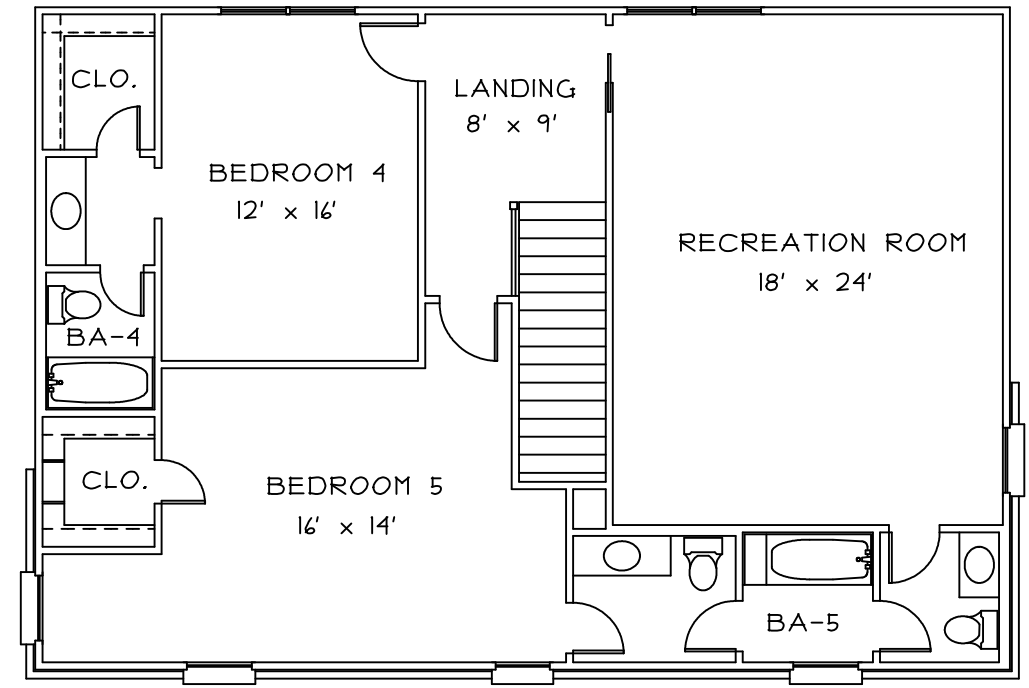

REAR

FRONT

<p>This drawing is copyrighted © by Bonacorso & Associates. All rights reserved. Any reproduction of this drawing is prohibited.</p>		<p style="text-align: right;">A 1 B 1 D</p>
<p> BONACORSO & ASSOCIATES</p>		
<p>9534 KINDLETREE DRIVE BATON ROUGE, LOUISIANA 70817</p>		<p>HOME DESIGN & DRAFTING SERVICE (225) 751-4424 FAX (225) 751-4564</p>
		<p>LIVING AREA 4864</p>
		<p>TOTAL AREA 5859</p>
		<p>PROJECT # 0885</p>

OVERALL WIDTH: 82'-8"
 OVERALL DEPTH: 92'-8"
 UPPER LIVING: 1405
 LOWER LIVING: 3459

This drawing is copyrighted © by Bonacorso & Associates. All rights reserved. Any reproduction of this drawing is prohibited.