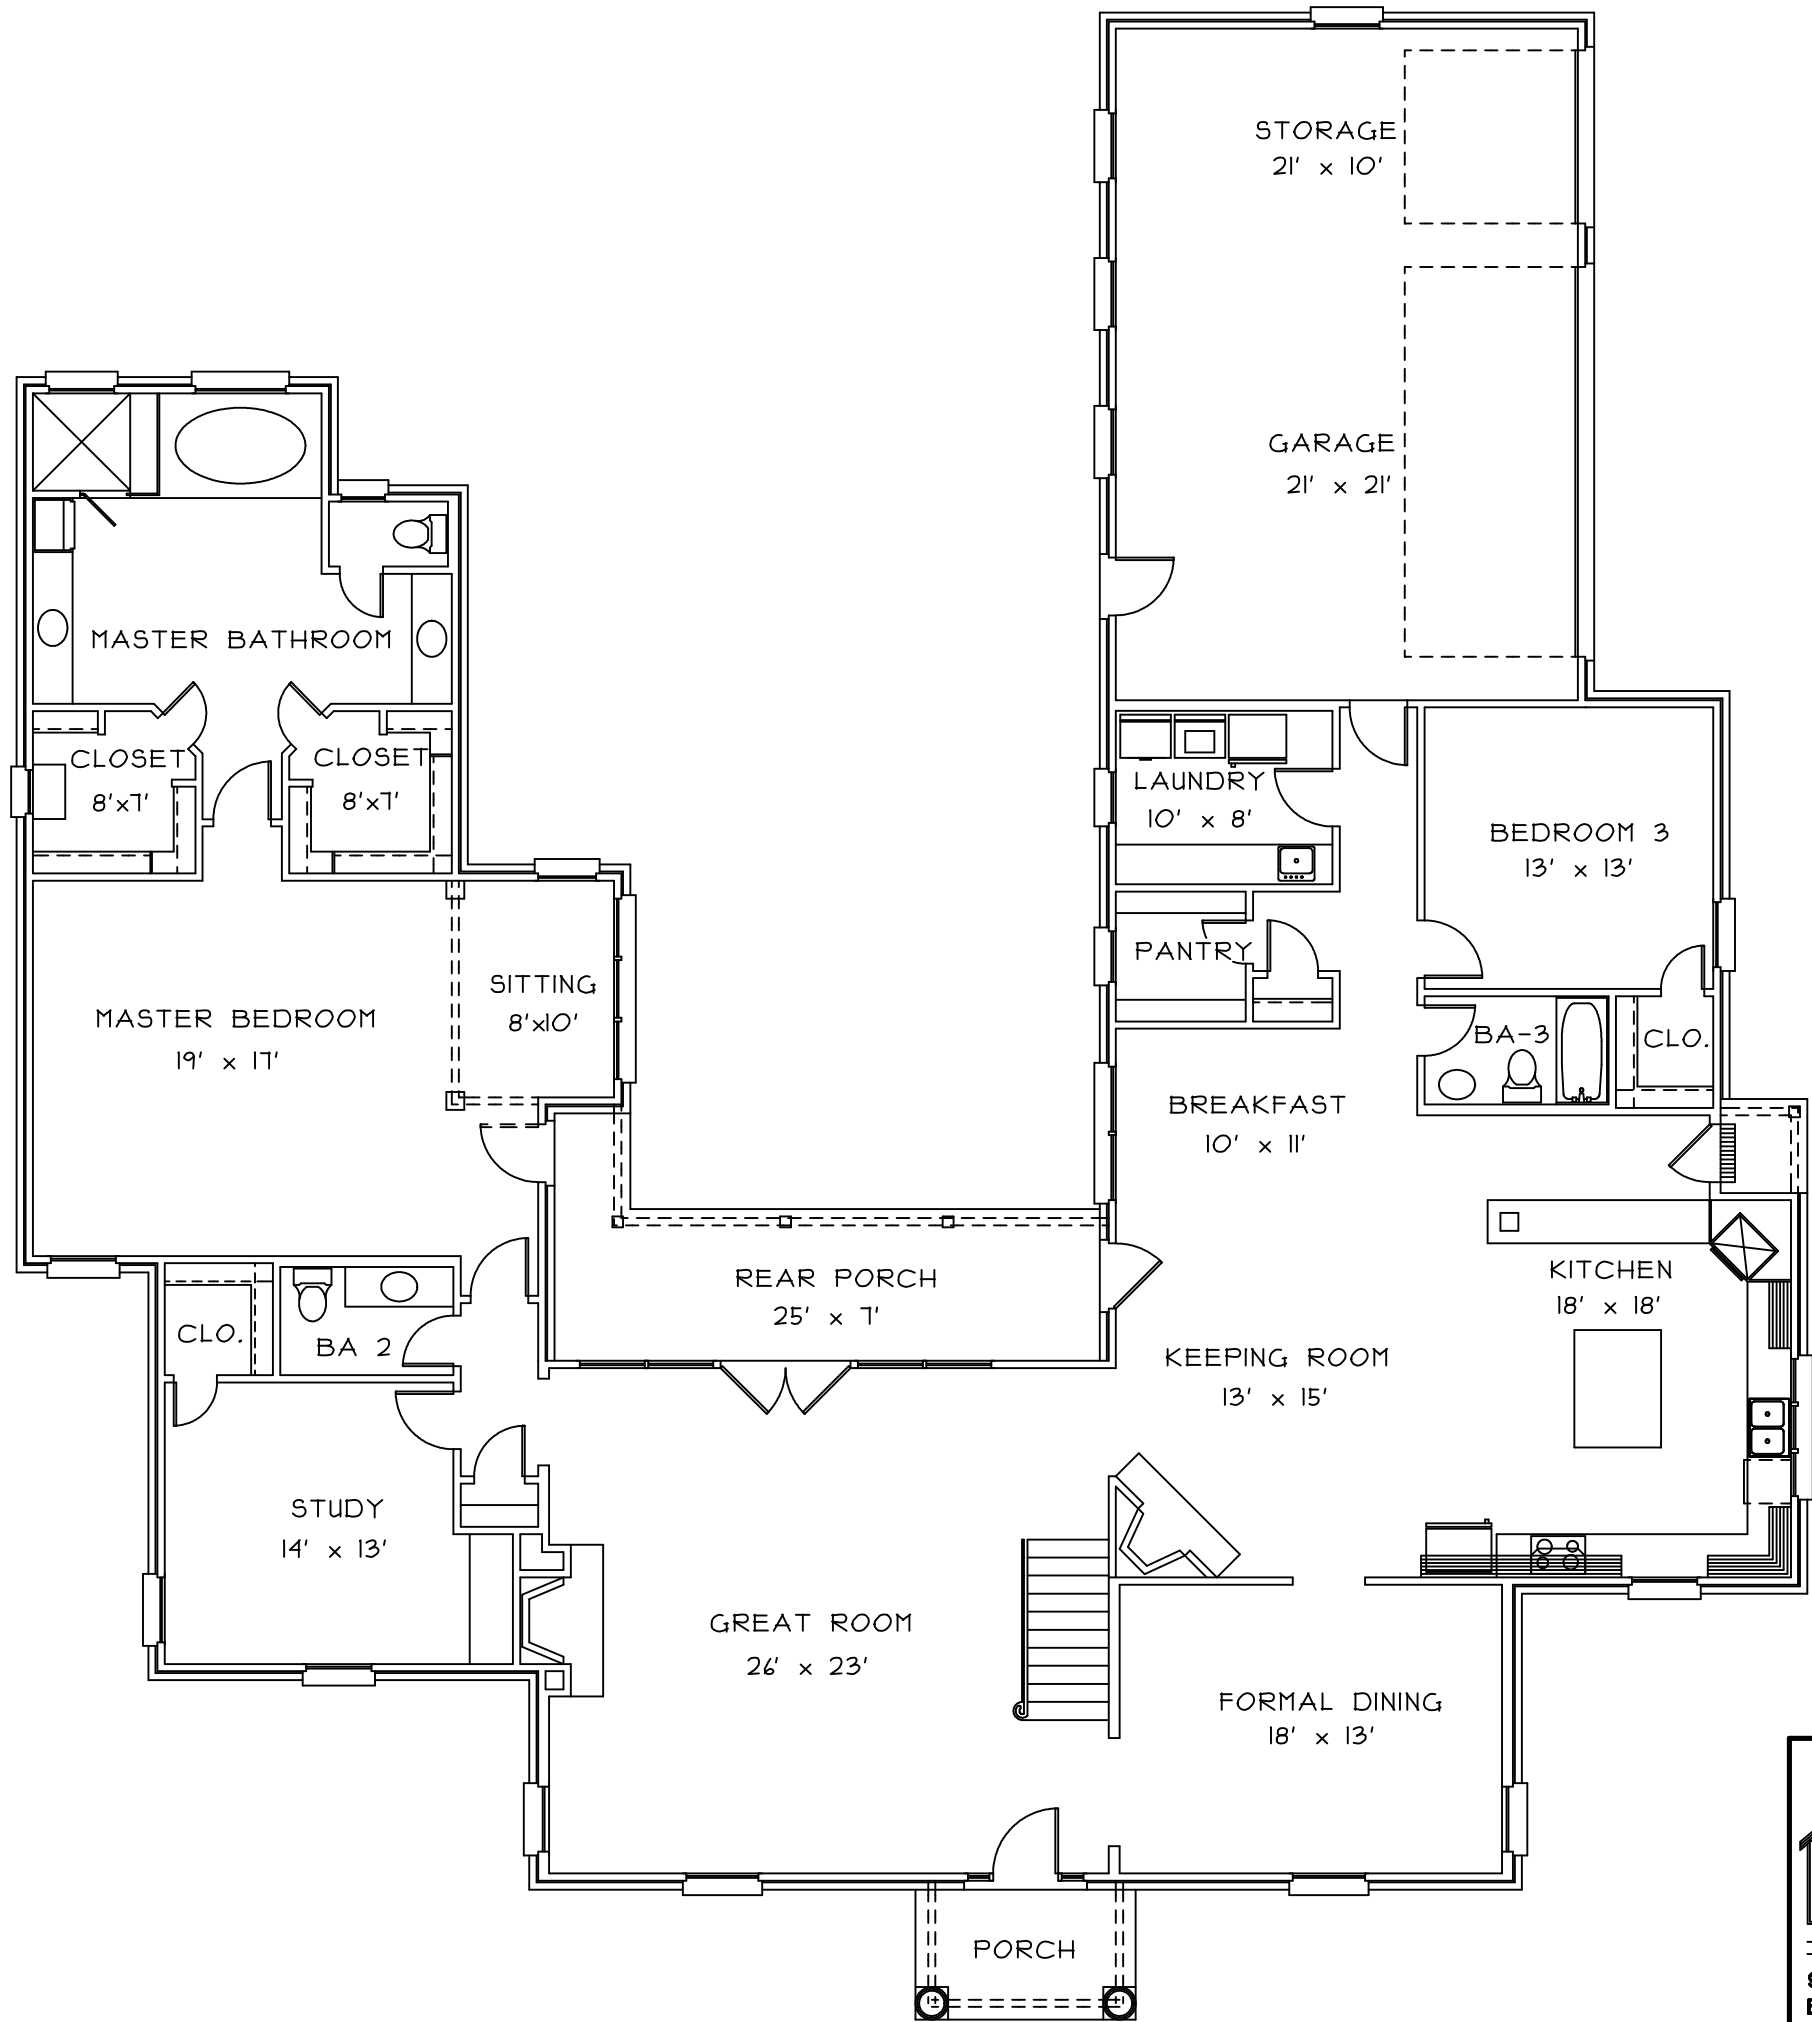

REAR

FRONT

<p>This drawing is copyrighted © by Bonacorso & Associates. All rights reserved. Any reproduction of this drawing is prohibited.</p>		<p style="text-align: right;">A 1 B 1 D</p>
<p> BONACORSO & ASSOCIATES</p>		
<p>9534 KINDLETREE DRIVE BATON ROUGE, LOUISIANA 70817</p>		<p>HOME DESIGN & DRAFTING SERVICE (225) 751-4424 FAX (225) 751-4564</p>
		<p>LIVING AREA 4864</p>
		<p>TOTAL AREA 5859</p>
		<p>PROJECT # 0885</p>

OVERALL WIDTH: 82'-8"
 OVERALL DEPTH: 92'-8"
 UPPER LIVING: 1405
 LOWER LIVING: 3459

This drawing is copyrighted © by Bonacorso & Associates. All rights reserved. Any reproduction of this drawing is prohibited.