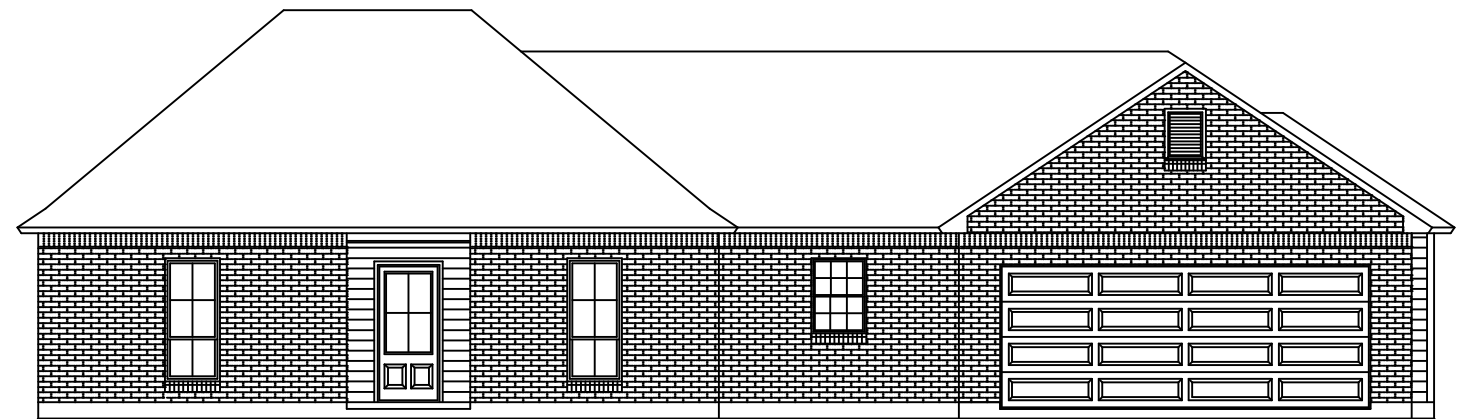

OVERALL WIDTH: 67'-10"
 OVERALL DEPTH: 46'-10"

This drawing is copyrighted © by Bonacorso & Associates. All rights reserved. Any reproduction of this drawing is prohibited.		ALL BTD	LIVING AREA 1811
 BONACORSO & ASSOCIATES			TOTAL AREA 2304
9534 KINDLETREE DRIVE BATON ROUGE, LOUISIANA 70817		HOME DESIGN & DRAFTING SERVICE (225) 751-4424 FAX (225) 751-4564	PROJECT # 0871