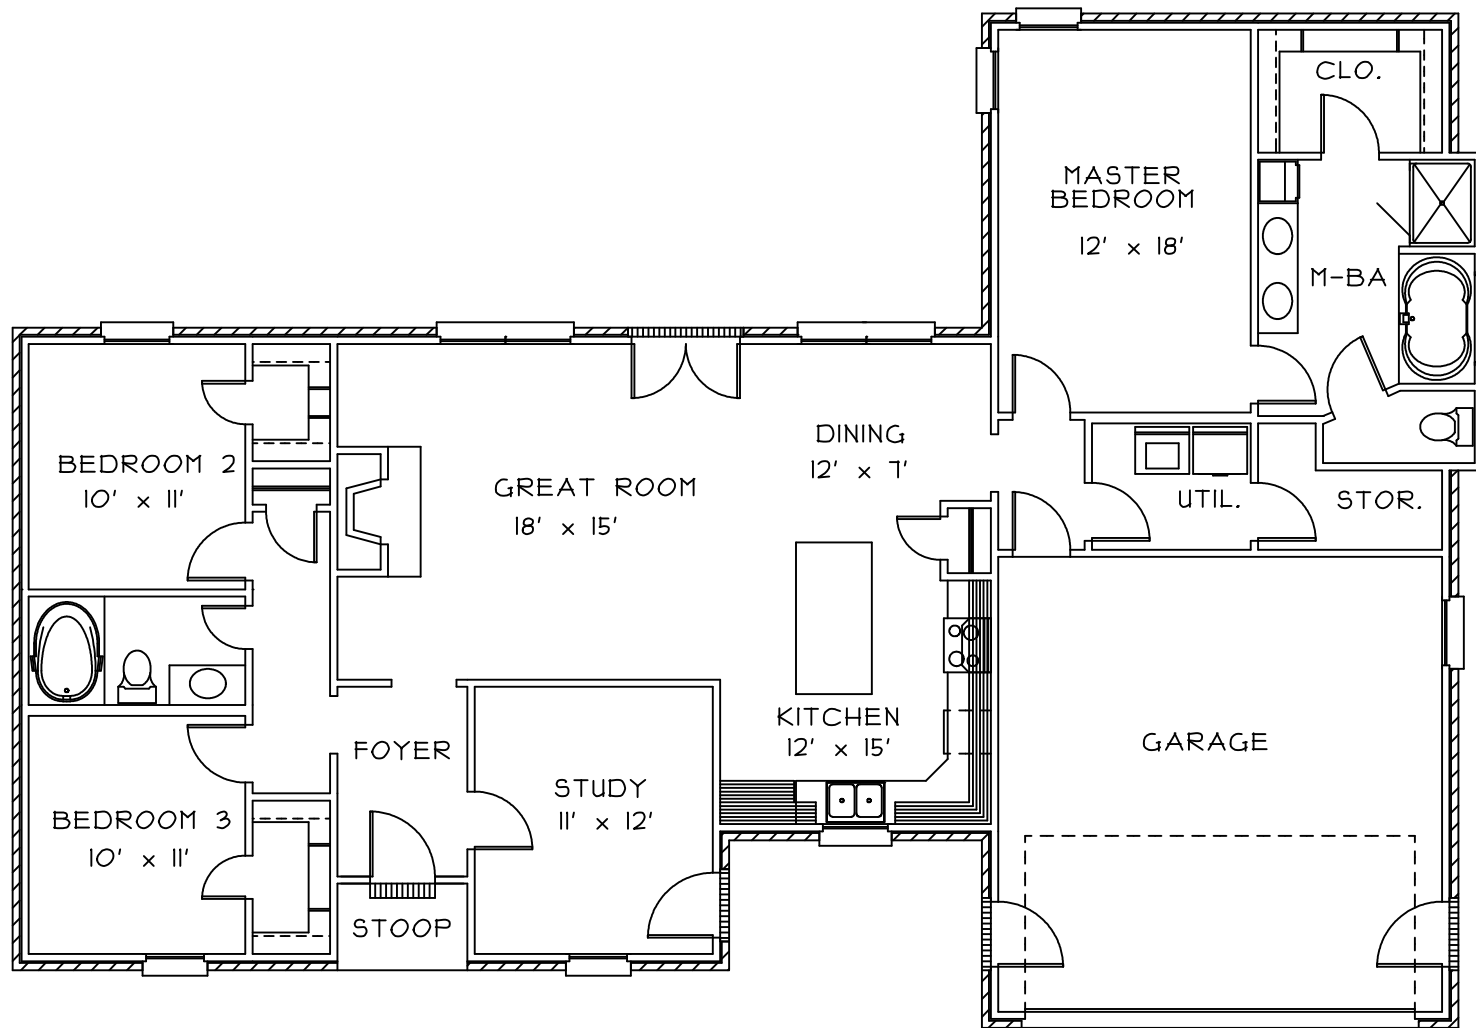

OVERALL WIDTH: 67'-10"
 OVERALL DEPTH: 46'-10"

This drawing is copyrighted © by Bonacorso & Associates. All rights reserved. Any reproduction of this drawing is prohibited.		ALL BTD	LIVING AREA 1811
 BONACORSO & ASSOCIATES			TOTAL AREA 2304
9534 KINDLETREE DRIVE BATON ROUGE, LOUISIANA 70817		HOME DESIGN & DRAFTING SERVICE (225) 751-4424 FAX (225) 751-4564	PROJECT # 0871