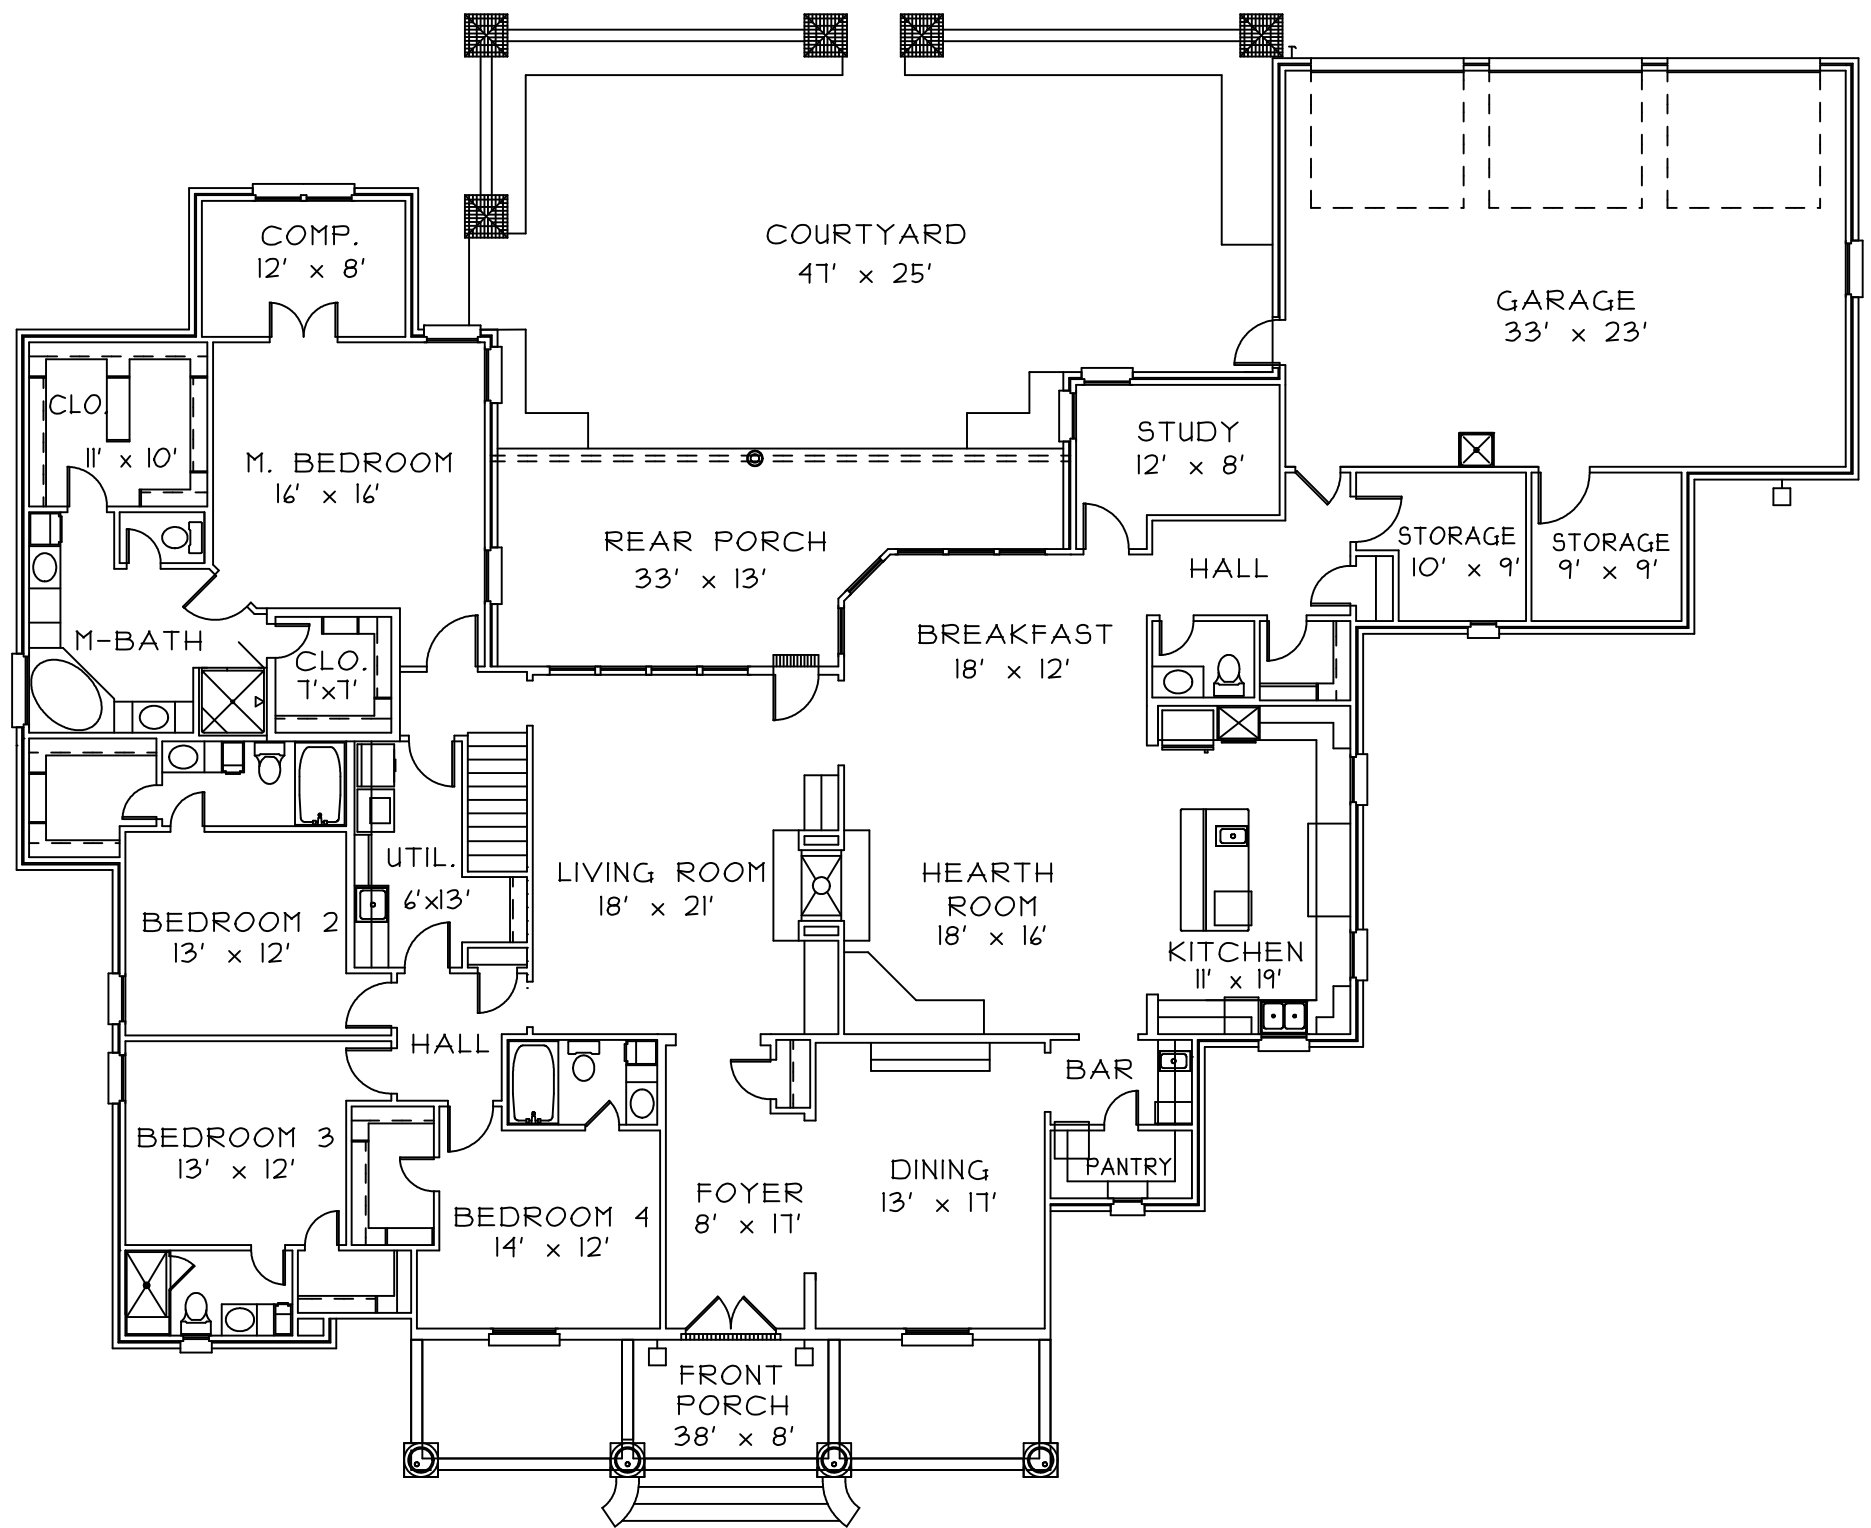

REAR ELEVATION

FRONT ELEVATION

<p>This drawing is copyrighted © by Bonacorso &amp; Associates. All rights reserved. Any reproduction of this drawing is prohibited.</p>		<p style="text-align: right;">A 11 B 1 D</p>
<p><b>BONACORSO &amp; ASSOCIATES</b></p>		
<p>9534 KINDLETREE DRIVE BATON ROUGE, LOUISIANA 70817</p>		<p>HOME DESIGN &amp; DRAFTING SERVICE (225) 751-4424 FAX (225) 751-4564</p>
		<p>LIVING AREA 4897</p>
		<p>TOTAL AREA 6982</p>
		<p>PROJECT # 0841</p>

OVERALL WIDTH: 108'-6"  
 OVERALL DEPTH: 83'-2"

UPPER LEVEL: 1085  
 LOWER LEVEL: 3812

This drawing is copyrighted © by Bonacorso & Associates. All rights reserved. Any reproduction of this drawing is prohibited.		ALL S I D
<b>BONACORSO &amp; ASSOCIATES</b>		
9534 KINDLETREE DRIVE BATON ROUGE, LOUISIANA 70817		HOME DESIGN & DRAFTING SERVICE (225) 751-4424 FAX (225) 751-4564
		LIVING AREA 4897
		TOTAL AREA 6982
		PROJECT # 0841