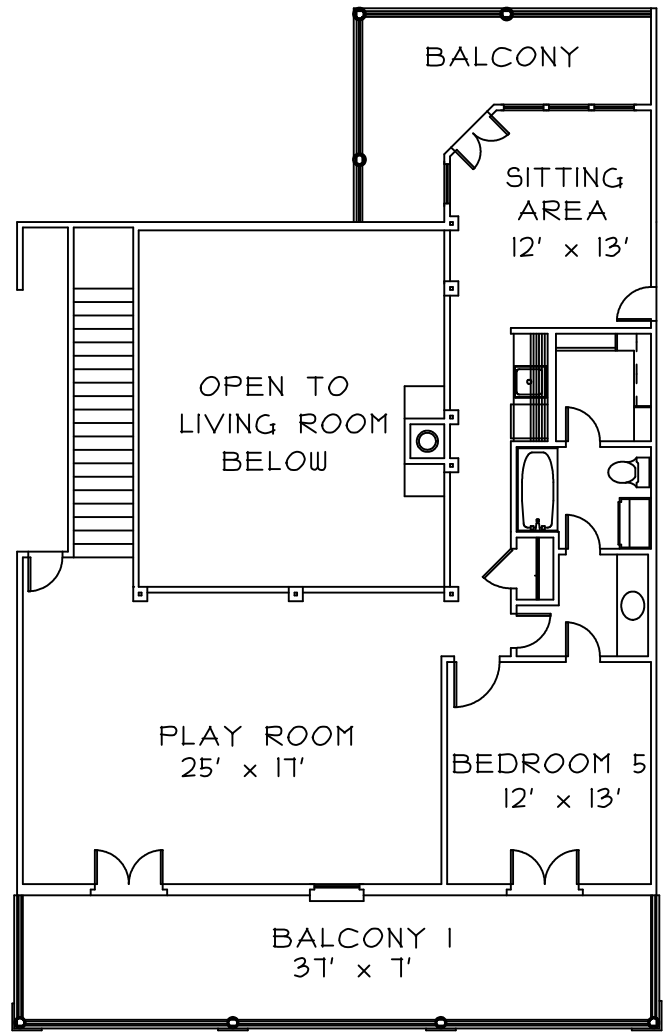

REAR ELEVATION

FRONT ELEVATION

<p>This drawing is copyrighted © by Bonacorso &amp; Associates. All rights reserved. Any reproduction of this drawing is prohibited.</p>		<p style="text-align: right;">A 11 B 1 D</p>
<p><b>BONACORSO &amp; ASSOCIATES</b></p>		
<p>9534 KINDLETREE DRIVE BATON ROUGE, LOUISIANA 70817</p>		<p>HOME DESIGN &amp; DRAFTING SERVICE (225) 751-4424 FAX (225) 751-4564</p>
		<p>LIVING AREA 4897</p>
		<p>TOTAL AREA 6982</p>
		<p>PROJECT # 0841</p>

OVERALL WIDTH: 108'-6"  
 OVERALL DEPTH: 83'-2"

UPPER LEVEL: 1085  
 LOWER LEVEL: 3812

This drawing is copyrighted © by Bonacorso & Associates. All rights reserved. Any reproduction of this drawing is prohibited.		ALL S I D
<b>BONACORSO &amp; ASSOCIATES</b>		
9534 KINDLETREE DRIVE BATON ROUGE, LOUISIANA 70817		HOME DESIGN & DRAFTING SERVICE (225) 751-4424 FAX (225) 751-4564
		LIVING AREA 4897
		TOTAL AREA 6982
		PROJECT # 0841