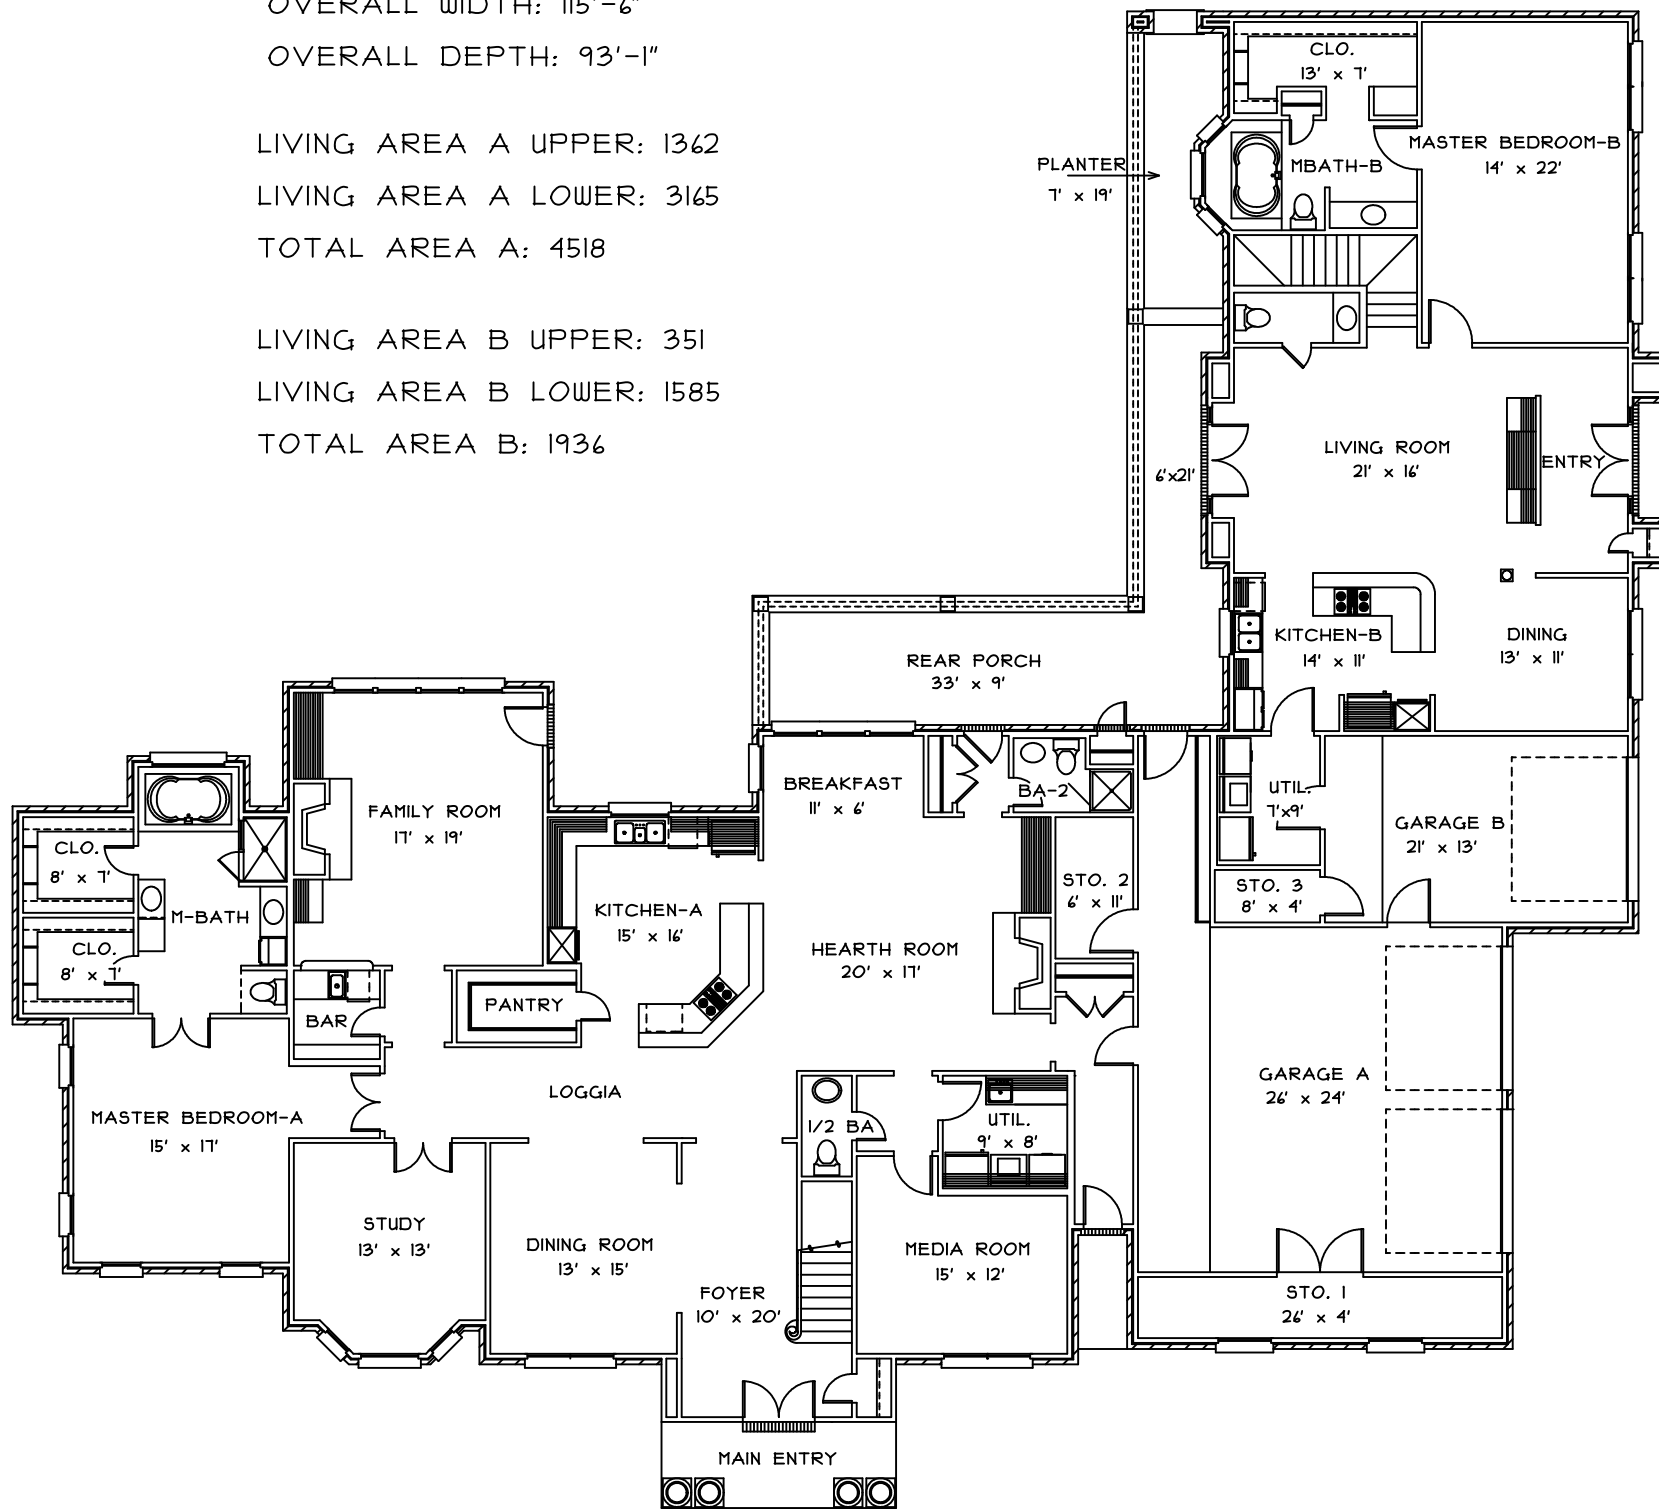

REAR ELEVATION

FRONT ELEVATION

<p>This drawing is copyrighted © by Bonacorso & Associates. All rights reserved. Any reproduction of this drawing is prohibited.</p>		<p>ALL B I D</p>
<p> BONACORSO & ASSOCIATES</p>		
<p>9534 KINDLETREE DRIVE BATON ROUGE, LOUISIANA 70817</p>		<p>HOME DESIGN & DRAFTING SERVICE (225) 751-4424 FAX (225) 751-4564</p>
<p>LIVING AREA 6454</p>		<p>TOTAL AREA 8355</p>
<p>PROJECT # 0798</p>		

OVERALL WIDTH: 115'-6"

OVERALL DEPTH: 93'-1"

LIVING AREA A UPPER: 1362

LIVING AREA A LOWER: 3165

TOTAL AREA A: 4518

LIVING AREA B UPPER: 351

LIVING AREA B LOWER: 1585

TOTAL AREA B: 1936

This drawing is copyrighted © by Bonacorso & Associates. All rights reserved. Any reproduction of this drawing is prohibited.		LIVING AREA 6454
 BONACORSO & ASSOCIATES		TOTAL AREA 8355
9534 KINDLETREE DRIVE BATON ROUGE, LOUISIANA 70817		PROJECT # 0798
HOME DESIGN & DRAFTING SERVICE (225) 751-4424 FAX (225) 751-4564		