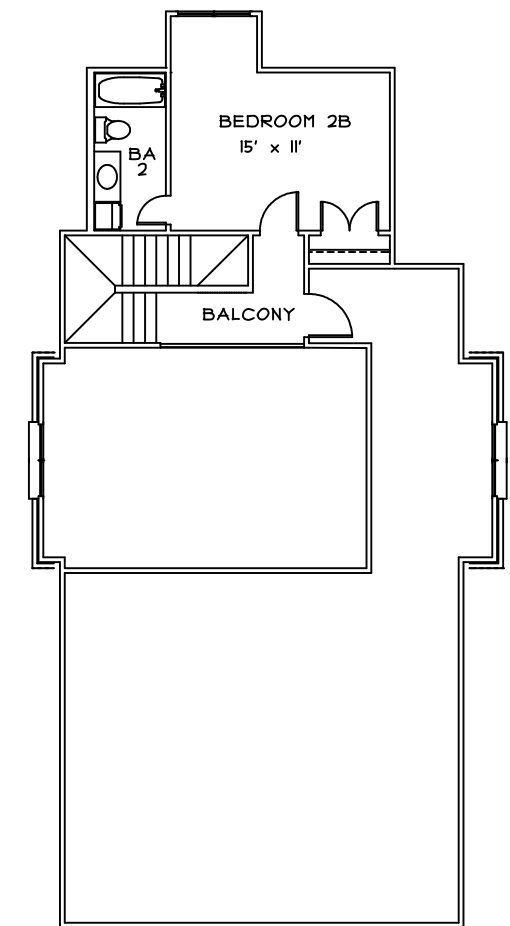

REAR ELEVATION

FRONT ELEVATION

<p>This drawing is copyrighted © by Bonacorso & Associates. All rights reserved. Any reproduction of this drawing is prohibited.</p>		<p>ALL B I D</p>
<p> BONACORSO & ASSOCIATES</p>		
<p>9534 KINDLETREE DRIVE BATON ROUGE, LOUISIANA 70817</p>		<p>HOME DESIGN & DRAFTING SERVICE (225) 751-4424 FAX (225) 751-4564</p>
<p>LIVING AREA 6454</p>		<p>TOTAL AREA 8355</p>
<p>PROJECT # 0798</p>		

OVERALL WIDTH: 115'-6"

OVERALL DEPTH: 93'-1"

LIVING AREA A UPPER: 1362

LIVING AREA A LOWER: 3165

TOTAL AREA A: 4518

LIVING AREA B UPPER: 351

LIVING AREA B LOWER: 1585

TOTAL AREA B: 1936

This drawing is copyrighted © by Bonacorso & Associates. All rights reserved. Any reproduction of this drawing is prohibited.		LIVING AREA 6454
 BONACORSO & ASSOCIATES		TOTAL AREA 8355
9534 KINDLETREE DRIVE BATON ROUGE, LOUISIANA 70817		PROJECT # 0798
HOME DESIGN & DRAFTING SERVICE (225) 751-4424 FAX (225) 751-4564		