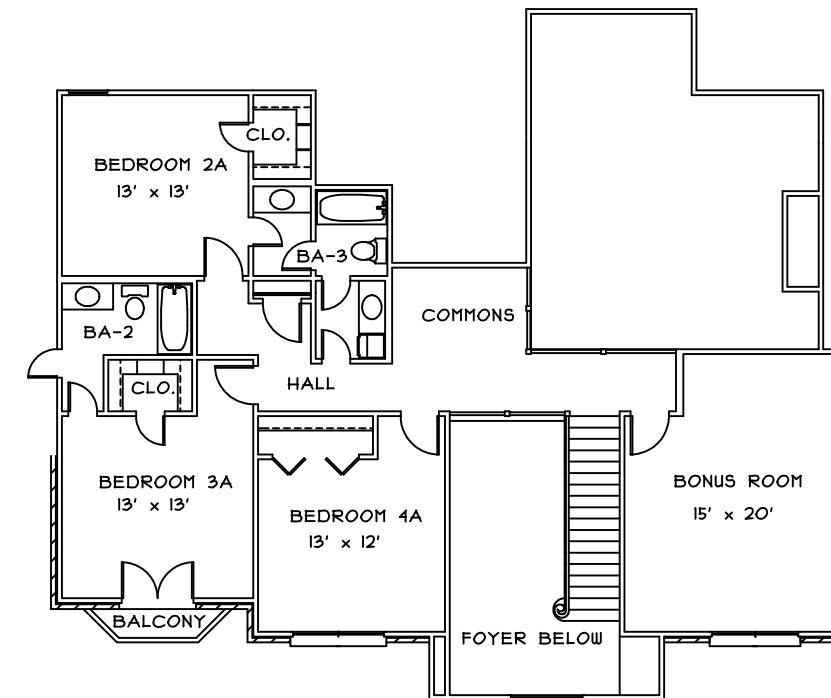

REAR ELEVATION

FRONT ELEVATION

<p>This drawing is copyrighted © by Bonacorso & Associates. All rights reserved. Any reproduction of this drawing is prohibited.</p>		<p>ALL B I D</p>
<p> BONACORSO & ASSOCIATES</p>		
<p>9534 KINDLETREE DRIVE BATON ROUGE, LOUISIANA 70817</p>		<p>HOME DESIGN & DRAFTING SERVICE (225) 751-4424 FAX (225) 751-4564</p>
<p>LIVING AREA 6454</p>		<p>TOTAL AREA 8355</p>
<p>PROJECT # 0798</p>		

OVERALL WIDTH: 115'-6"

OVERALL DEPTH: 93'-1"

LIVING AREA A UPPER: 1362

LIVING AREA A LOWER: 3165

TOTAL AREA A: 4518

LIVING AREA B UPPER: 351

LIVING AREA B LOWER: 1585

TOTAL AREA B: 1936

This drawing is copyrighted © by Bonacorso & Associates. All rights reserved. Any reproduction of this drawing is prohibited.		LIVING AREA 6454
 BONACORSO & ASSOCIATES		TOTAL AREA 8355
9534 KINDLETREE DRIVE BATON ROUGE, LOUISIANA 70817		PROJECT # 0798
HOME DESIGN & DRAFTING SERVICE (225) 751-4424 FAX (225) 751-4564		