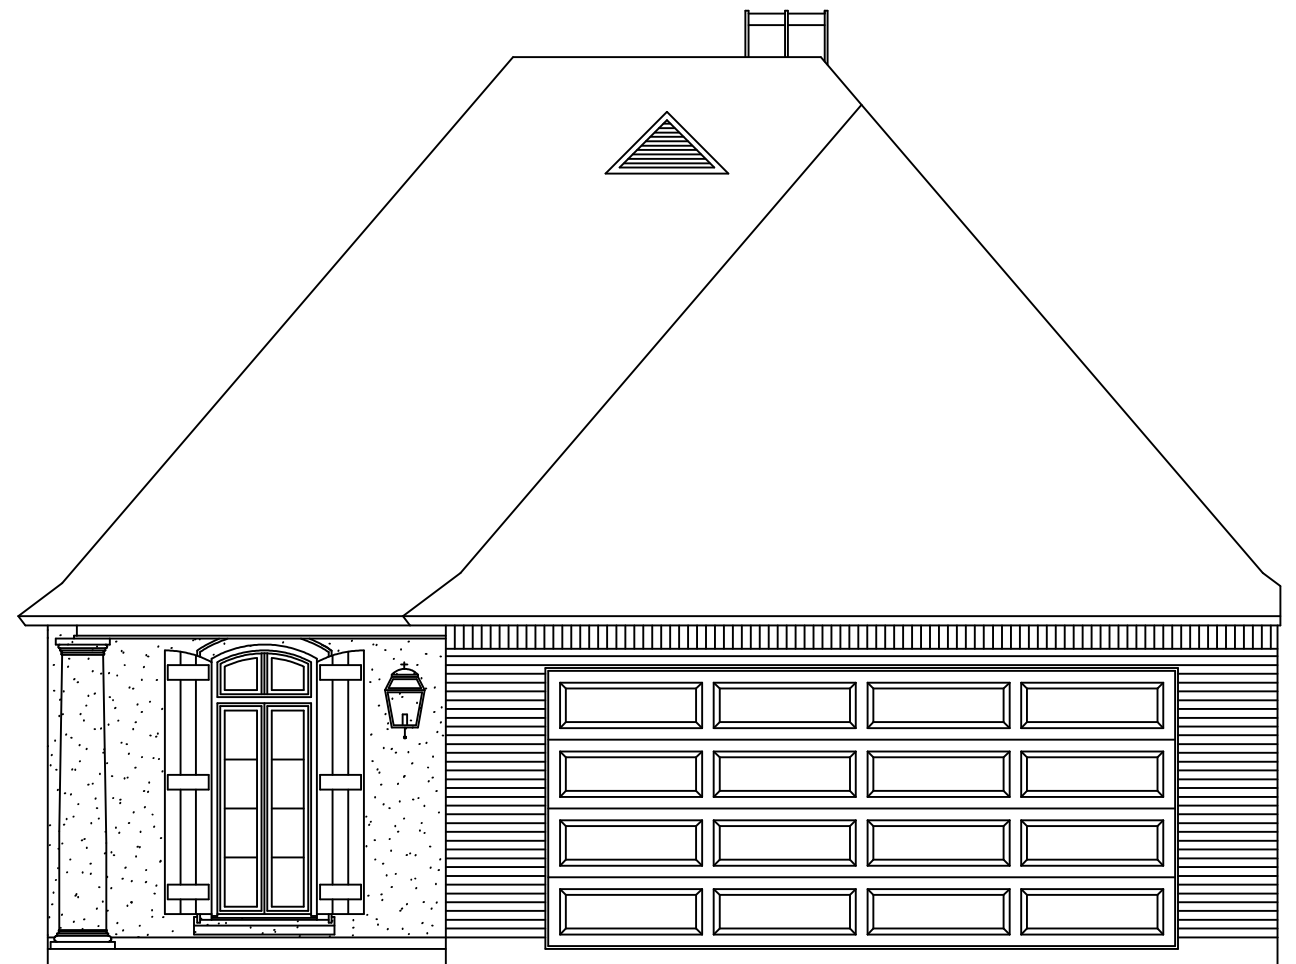

OVERALL WIDTH: 35'-0"
 OVERALL DEPTH: 95'-0"

This drawing is copyrighted © by Bonacorso & Associates. All rights reserved. Any reproduction of this drawing is prohibited.		ALL B I D
 BONACORSO & ASSOCIATES		
9534 KINDLETREE DRIVE BATON ROUGE, LOUISIANA 70817		HOME DESIGN & DRAFTING SERVICE (225) 751-4424 FAX (225) 751-4564
		LIVING AREA 1920
		TOTAL AREA 2766
		PROJECT # 0766