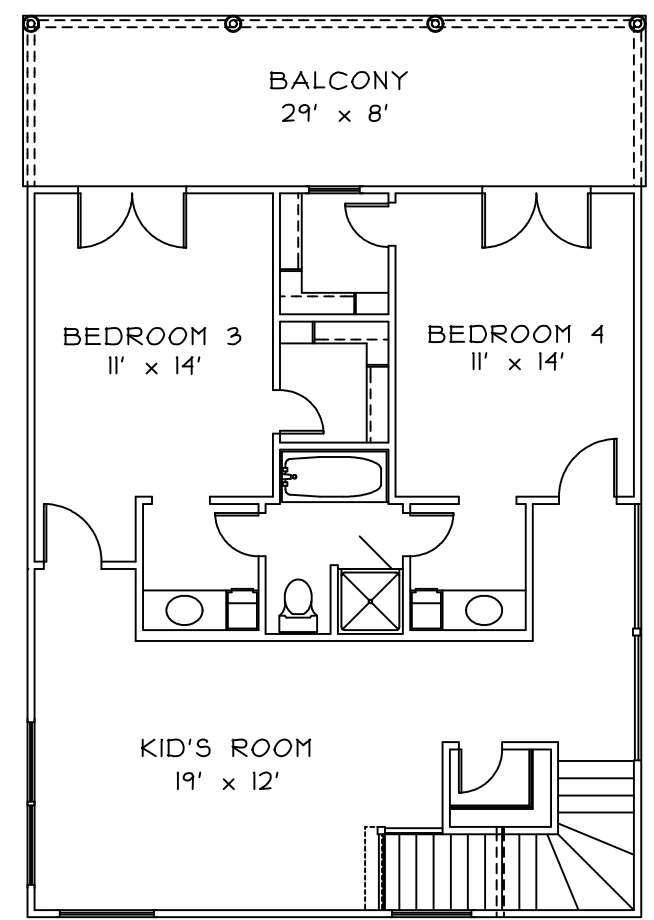

OVERALL WIDTH: 69'-8"
OVERALL DEPTH: 93'-6"

UPPER LEVEL: 932
LOWER LEVEL: 2885

| | | |
|--|--|---------------------|
| This drawing is copyrighted © by Bonacorso & Associates. All rights reserved. Any reproduction of this drawing is prohibited. | | LIVING AREA 3817 |
|  BONACORSO & ASSOCIATES | | TOTAL AREA 5173 |
| 9534 KINDLETREE DRIVE BATON ROUGE, LOUISIANA 70817 | | PROJECT # 0750 |
| HOME DESIGN & DRAFTING SERVICE (225) 751-4424 FAX (225) 751-4564 | | |