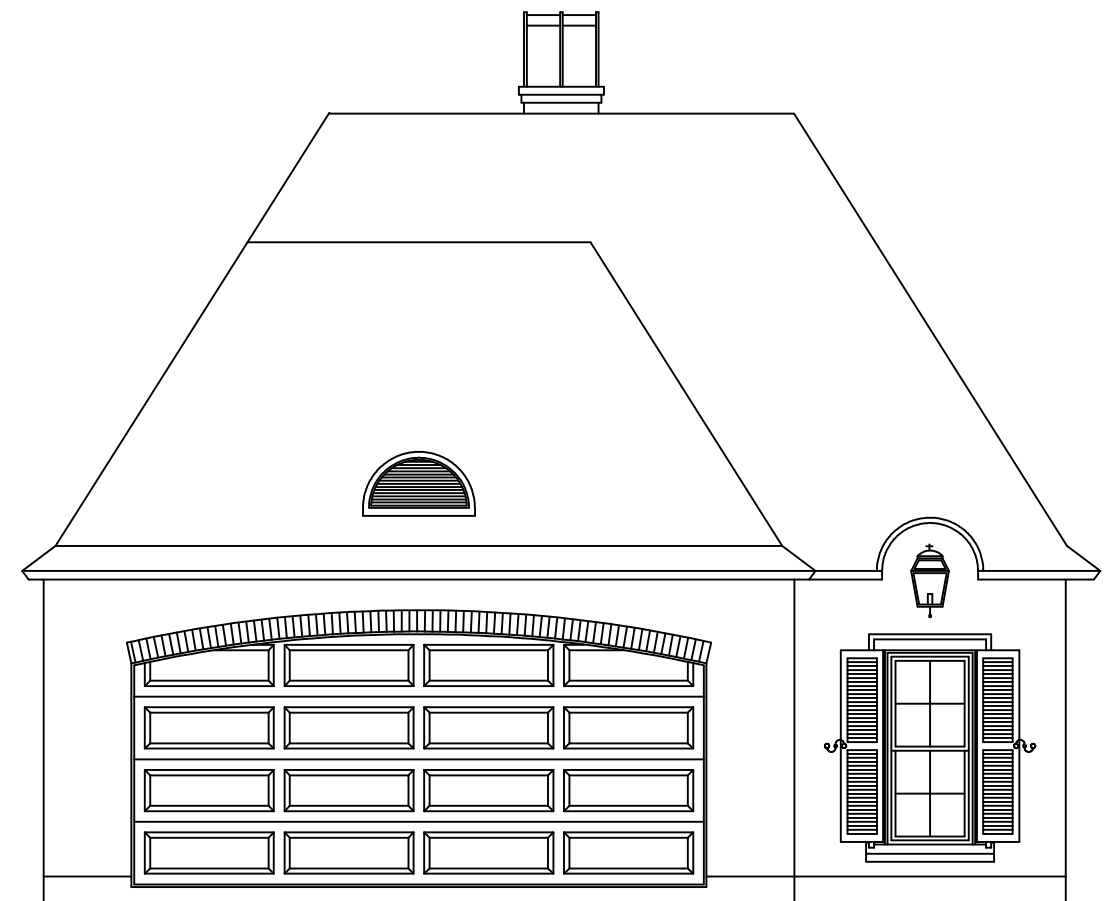

OVERALL WIDTH: 32'-0"
OVERALL DEPTH: 83'-3"

This drawing is copyrighted © by Bonacorso & Associates. All rights reserved. Any reproduction of this drawing is prohibited.		A 1 1 S 1 D
 BONACORSO & ASSOCIATES		
9534 KINDLETREE DRIVE BATON ROUGE, LOUISIANA 70817		HOME DESIGN & DRAFTING SERVICE (225) 751-4424 FAX (225) 751-4564
		LIVING AREA 1530
		TOTAL AREA 2314
		PROJECT # 0745