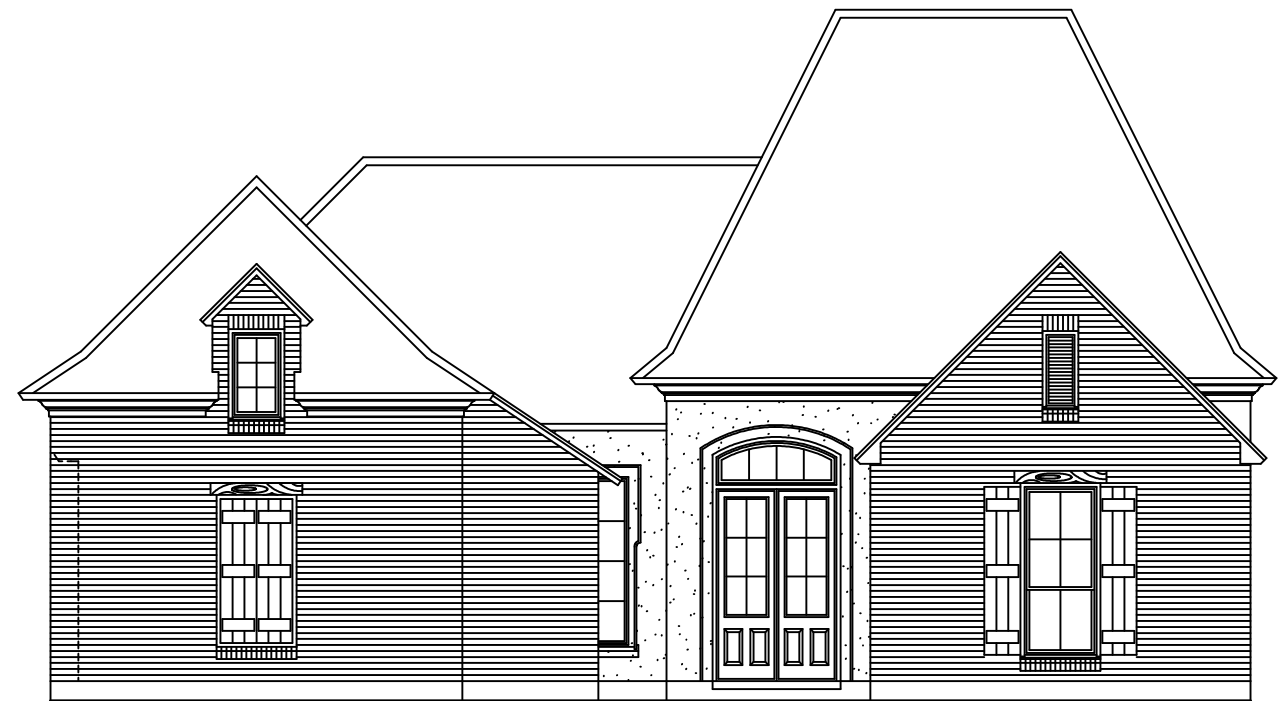

OVERALL WIDTH: 50'-0"
 OVERALL DEPTH: 15'-0"

This drawing is copyrighted © by Bonacorso & Associates. All rights reserved. Any reproduction of this drawing is prohibited.		ALL B I D
 BONACORSO & ASSOCIATES		
9534 KINDLETREE DRIVE BATON ROUGE, LOUISIANA 70817		HOME DESIGN & DRAFTING SERVICE (225) 751-4424 FAX (225) 751-4564
		LIVING AREA 1817
		TOTAL AREA 2709
		PROJECT # 0648