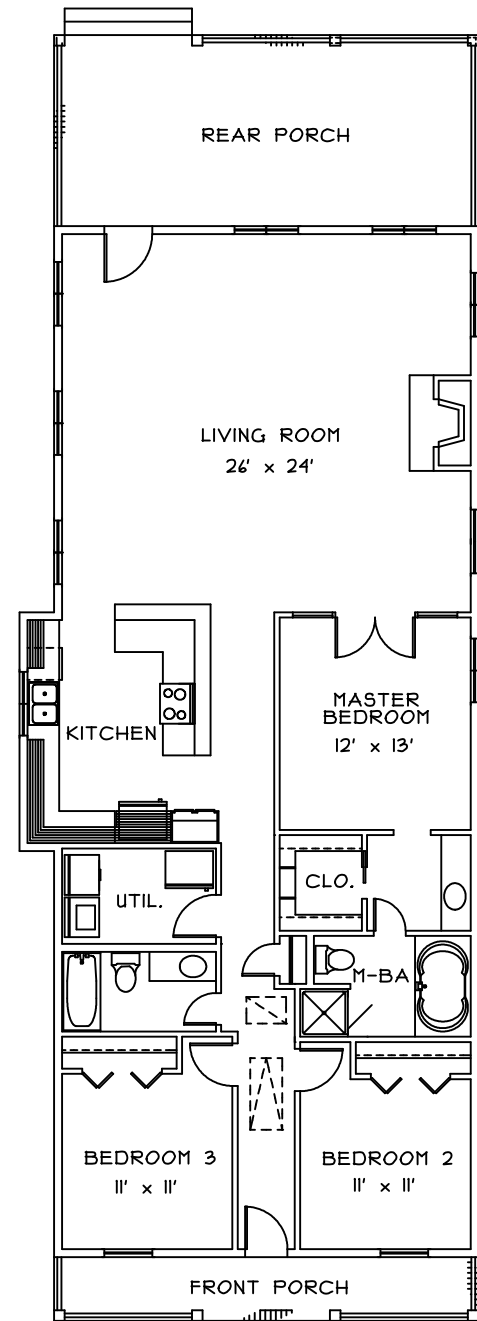

OVERALL WIDTH: 48'-0"
 OVERALL DEPTH: 119'-11"

This drawing is copyrighted © by Bonacorso & Associates. All rights reserved. Any reproduction of this drawing is prohibited.		ALL B I D
 BONACORSO & ASSOCIATES		
9534 KINDLETREE DRIVE BATON ROUGE, LOUISIANA 70817		HOME DESIGN & DRAFTING SERVICE (225) 751-4424 FAX (225) 751-4564
		LIVING AREA 1759 <hr/> TOTAL AREA 2946 <hr/> PROJECT # 0636