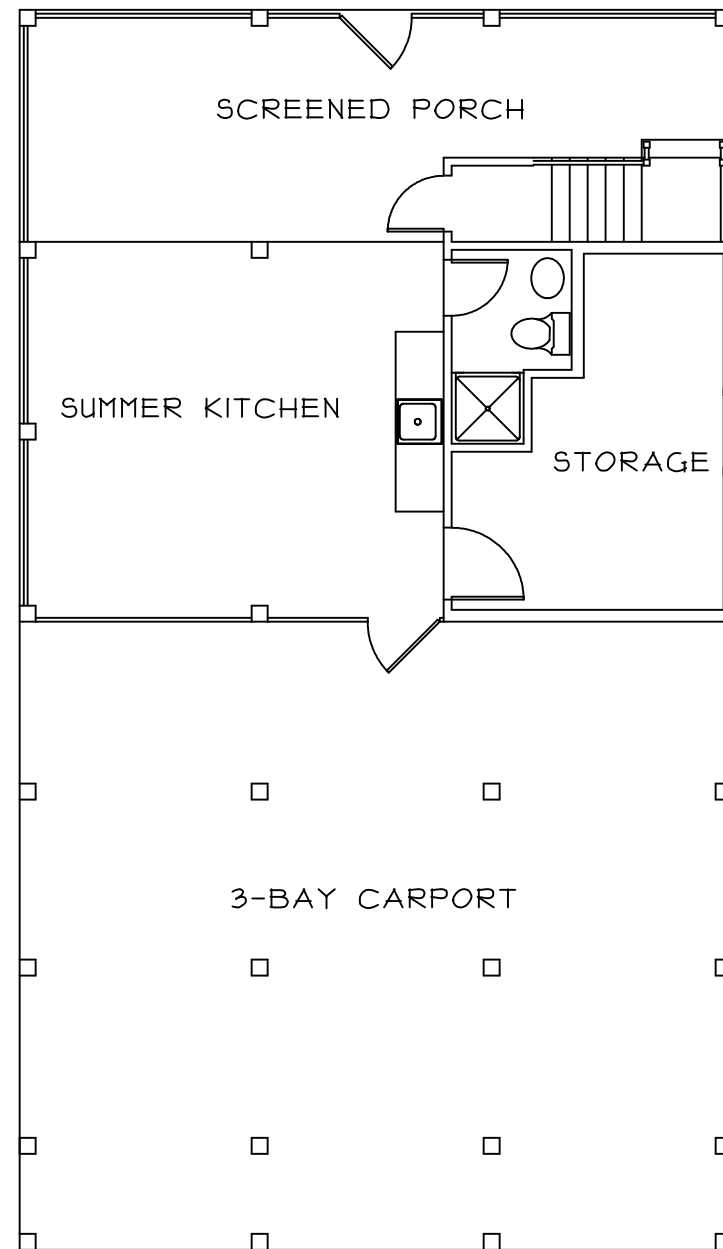

UPPER LEVEL

OVERALL WIDTH: 29'-8"
OVERALL DEPTH: 51'-8"

LOWER LEVEL

<p>This drawing is copyrighted © by Bonacorso & Associates. All rights reserved. Any reproduction of this drawing is prohibited.</p>		<p>ALL B I D</p>
<p>BONACORSO & ASSOCIATES</p>		
<p>9534 KINDLETREE DRIVE BATON ROUGE, LOUISIANA 70817</p>		<p>LIVING AREA 1185</p>
<p>HOME DESIGN & DRAFTING SERVICE (225) 751-4424 FAX (225) 751-4564</p>		<p>TOTAL AREA 3087</p>
		<p>PROJECT # 0615</p>