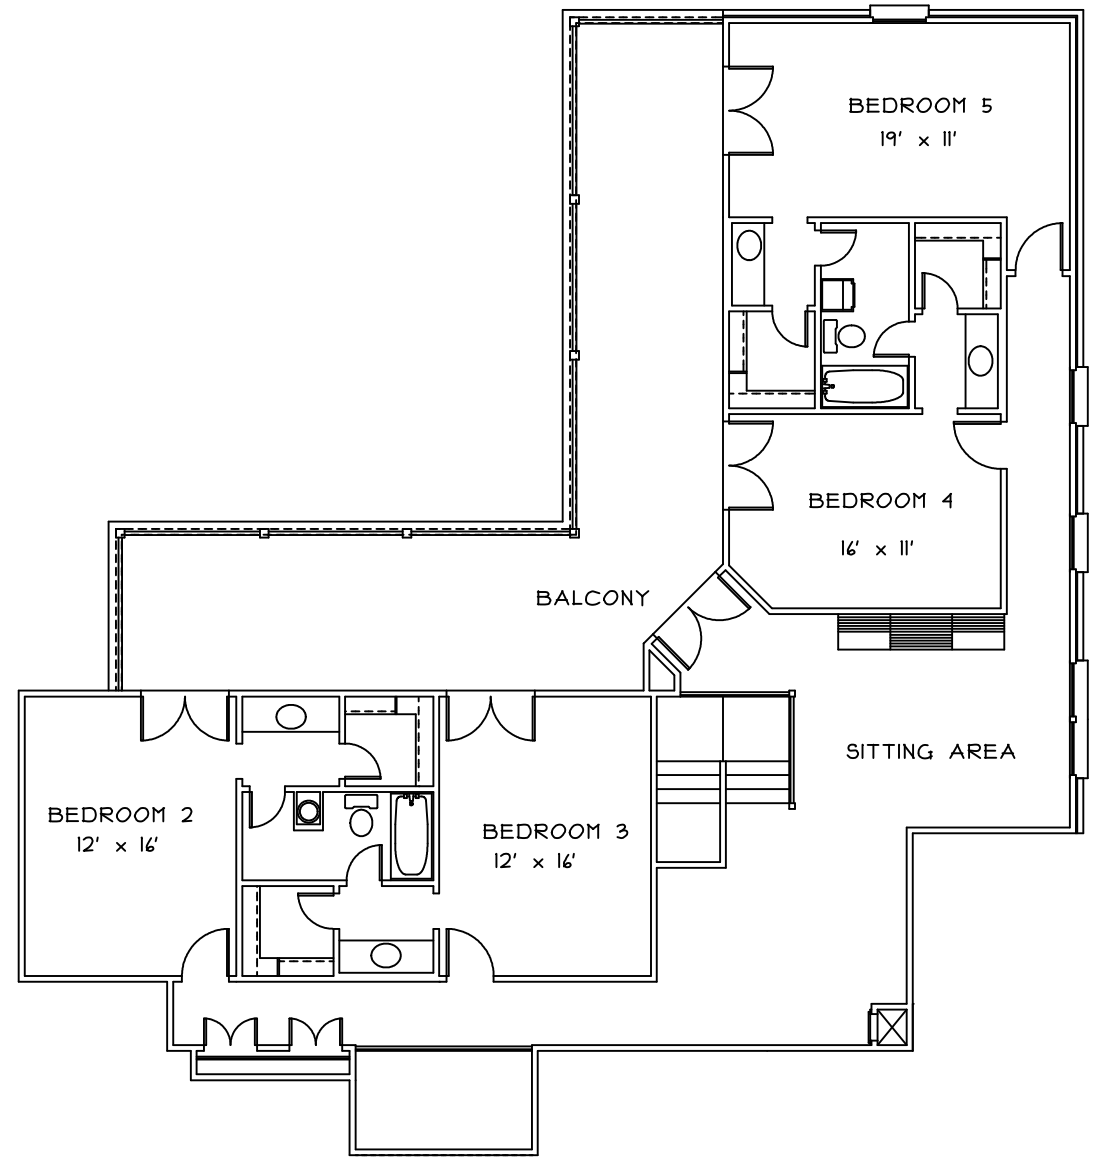

REAR

FRONT

<p>This drawing is copyrighted © by Bonacorso & Associates. All rights reserved. Any reproduction of this drawing is prohibited.</p>		<p>LIVING AREA 5020</p>
<p> BONACORSO & ASSOCIATES</p>		
<p>9534 KINDLETREE DRIVE BATON ROUGE, LOUISIANA 70817</p>		<p>PROJECT # 0516</p>
<p>HOME DESIGN & DRAFTING SERVICE (225) 751-4424 FAX (225) 751-4564</p>		

OVERALL WIDTH: 86'-5"
 OVERALL DEPTH: 113'-4"
 UPPER LIVING: 1849
 LOWER LIVING: 3171

This drawing is copyrighted © by Bonacorso & Associates. All rights reserved. Any reproduction of this drawing is prohibited.		LIVING AREA 5020
 BONACORSO & ASSOCIATES		TOTAL AREA 1828
		PROJECT # 0516
9534 KINDLETREE DRIVE BATON ROUGE, LOUISIANA 70817		HOME DESIGN & DRAFTING SERVICE (225) 751-4424 FAX (225) 751-4564