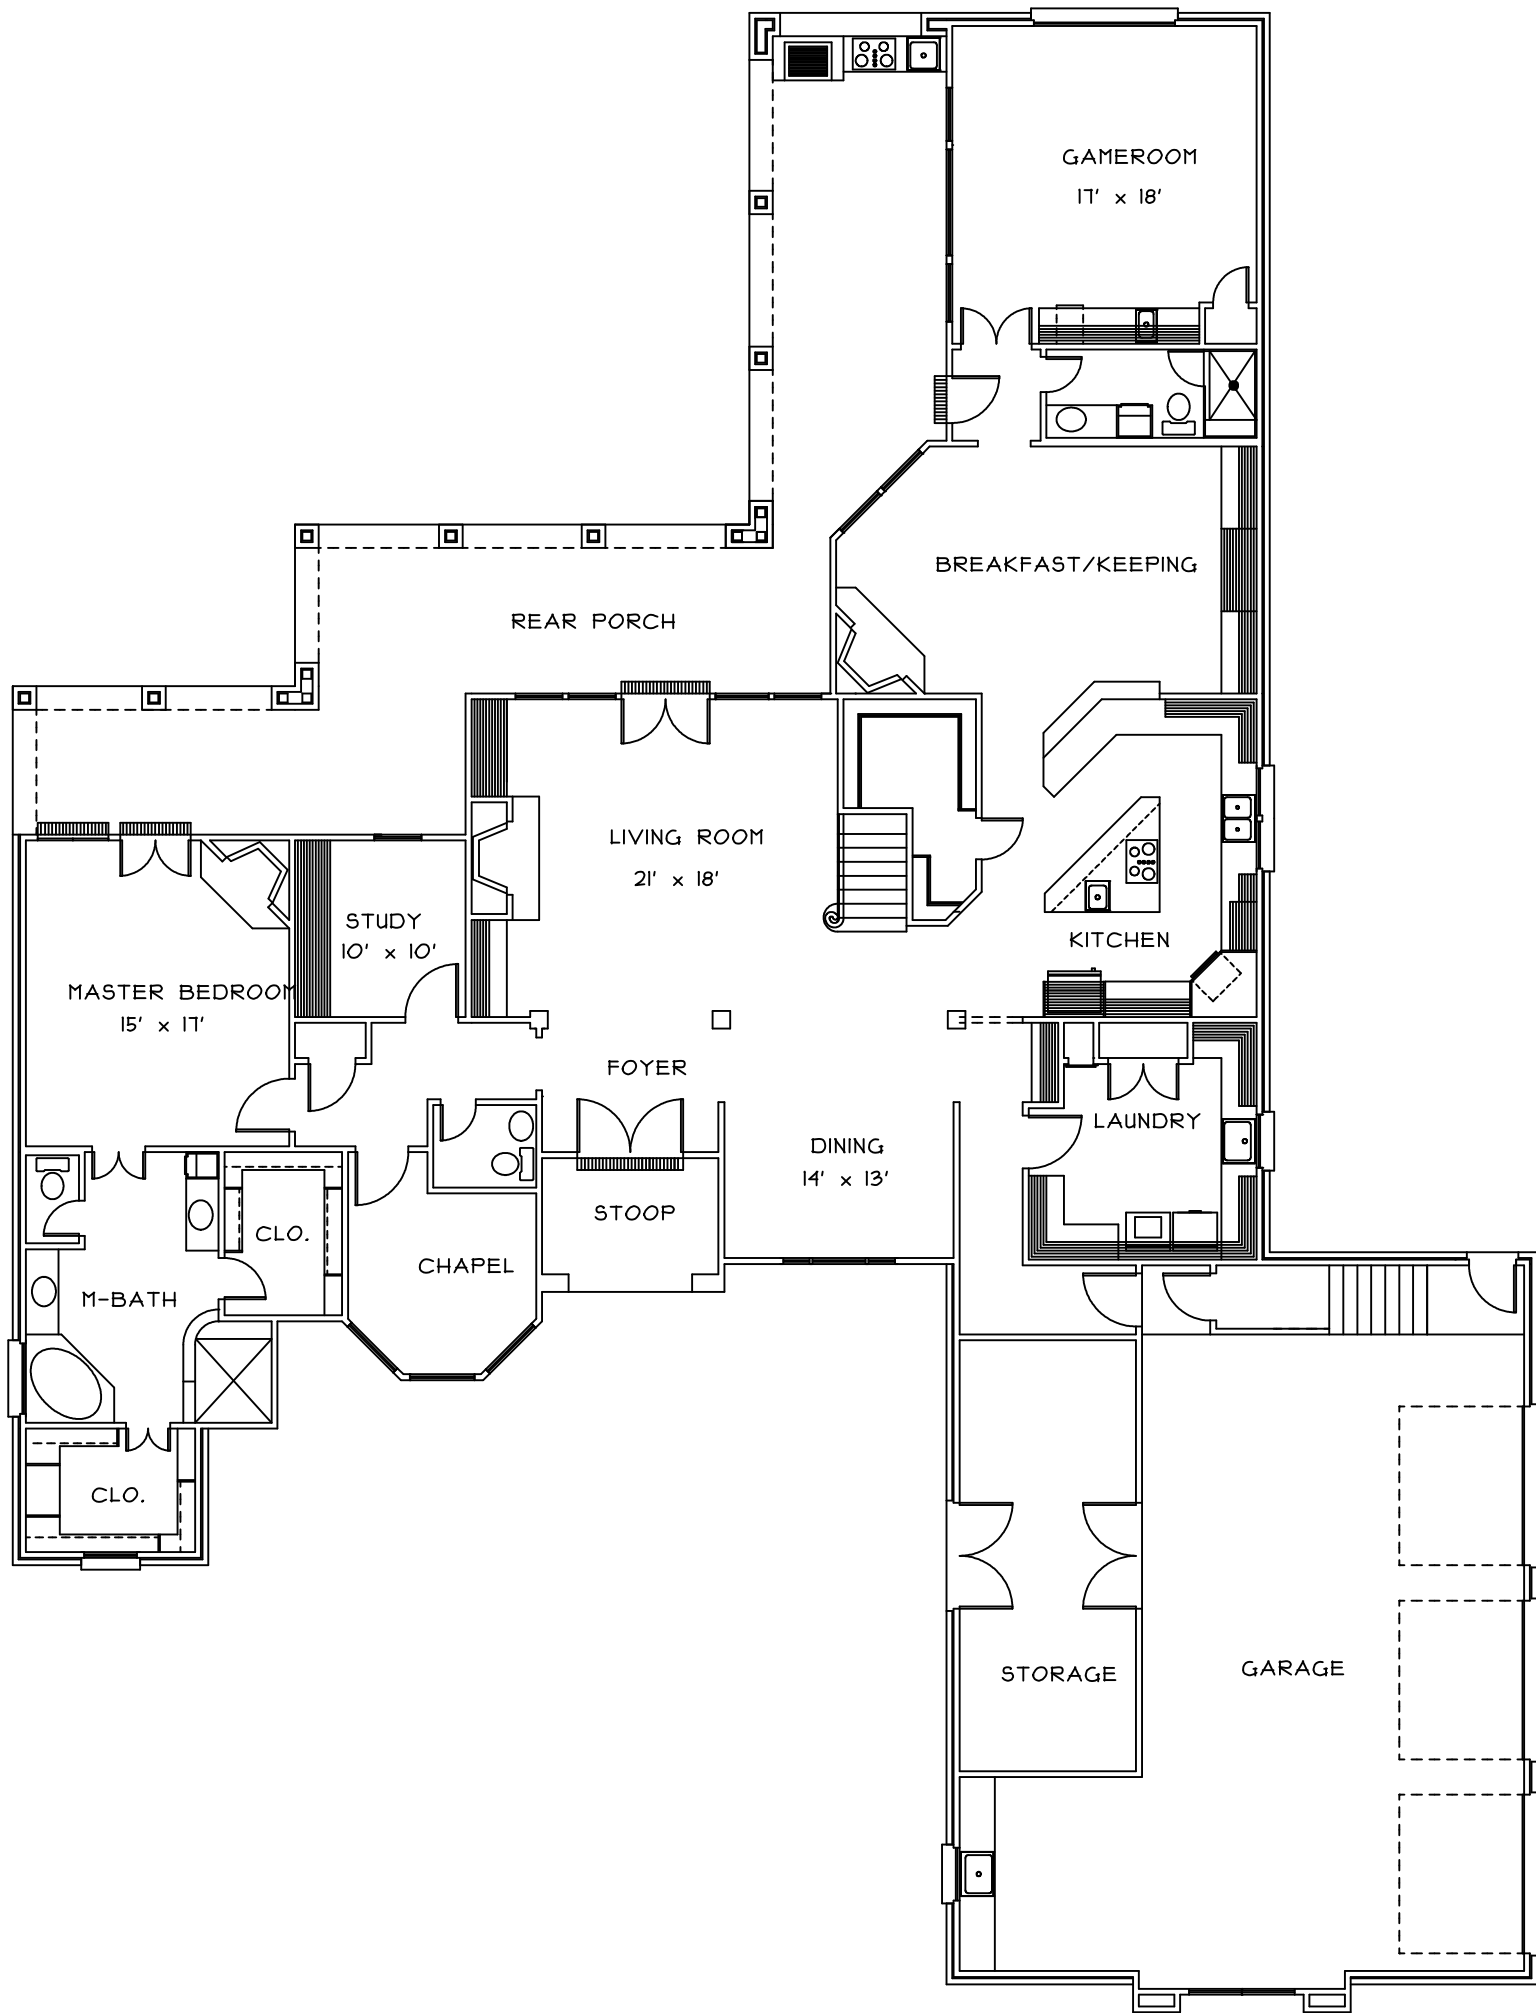

REAR

FRONT

<p>This drawing is copyrighted © by Bonacorso & Associates. All rights reserved. Any reproduction of this drawing is prohibited.</p>		<p>LIVING AREA 5020</p>
<p> BONACORSO & ASSOCIATES</p>		
<p>9534 KINDLETREE DRIVE BATON ROUGE, LOUISIANA 70817</p>		<p>PROJECT # 0516</p>
<p>HOME DESIGN & DRAFTING SERVICE (225) 751-4424 FAX (225) 751-4564</p>		

OVERALL WIDTH: 86'-5"
 OVERALL DEPTH: 113'-4"
 UPPER LIVING: 1849
 LOWER LIVING: 3171

This drawing is copyrighted © by Bonacorso & Associates. All rights reserved. Any reproduction of this drawing is prohibited.		LIVING AREA 5020
 BONACORSO & ASSOCIATES		TOTAL AREA 1828
		PROJECT # 0516
9534 KINDLETREE DRIVE BATON ROUGE, LOUISIANA 70817		HOME DESIGN & DRAFTING SERVICE (225) 751-4424 FAX (225) 751-4564