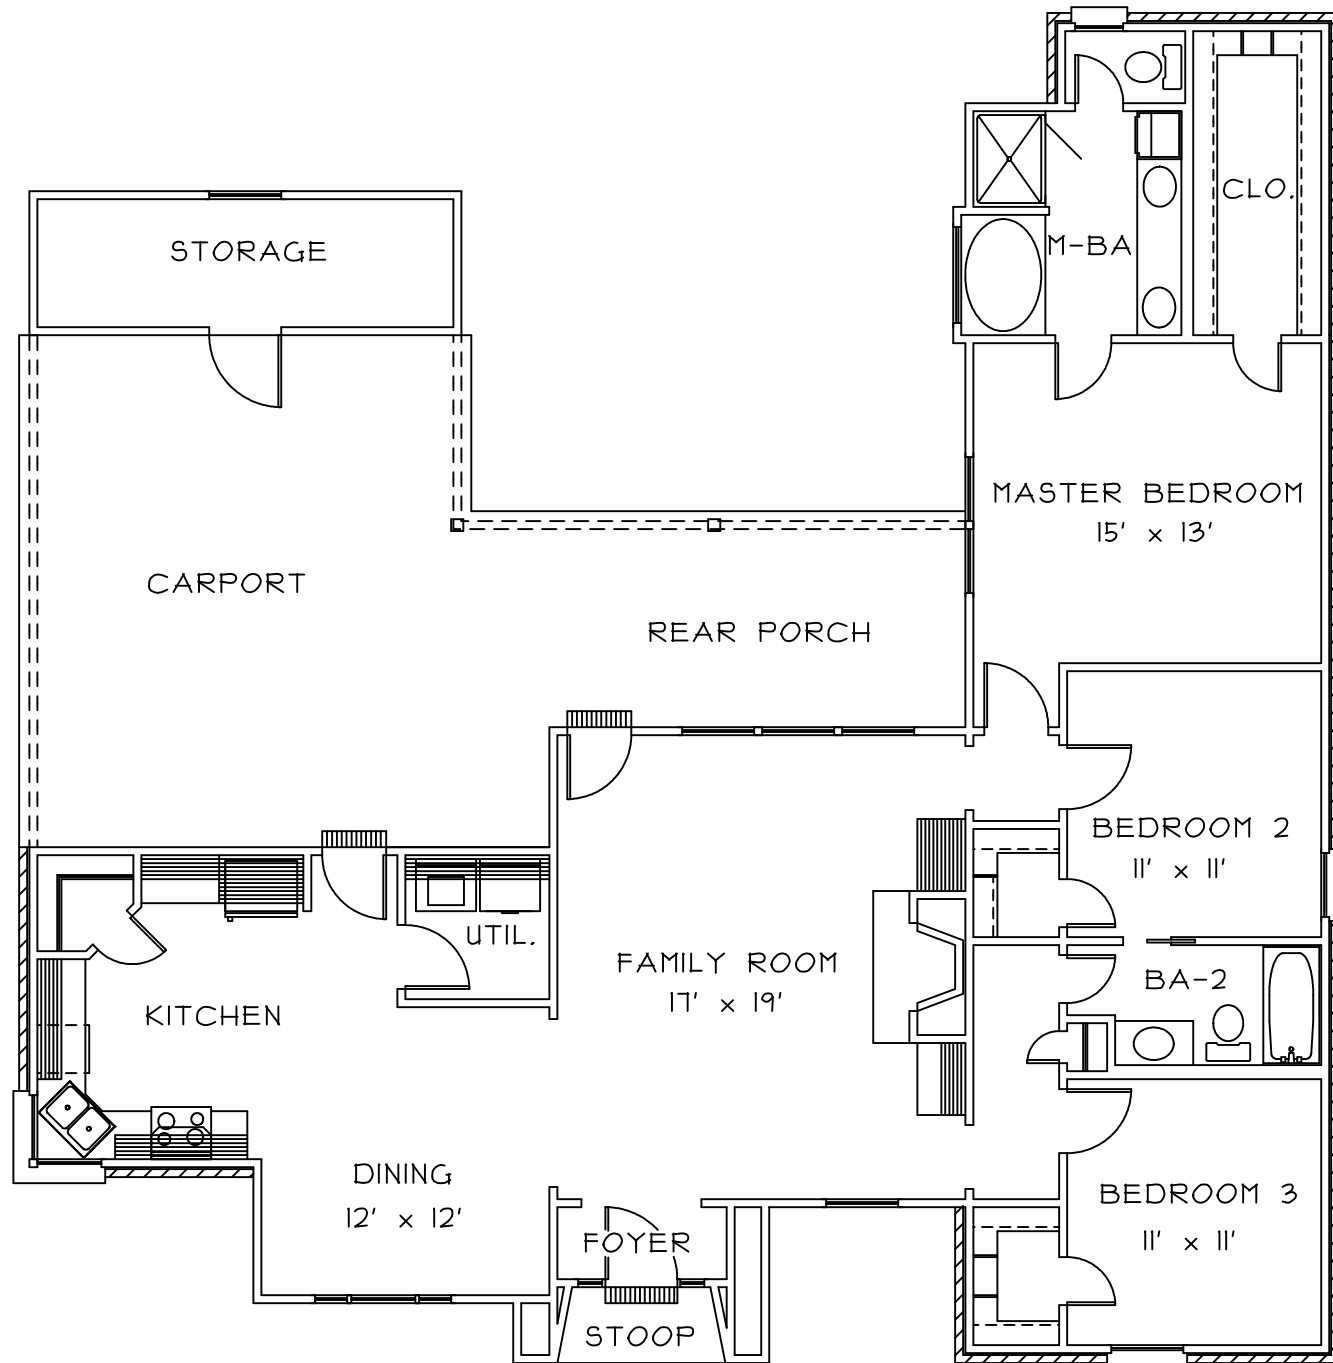

OVERALL WIDTH: 55'-0"  
 OVERALL DEPTH: 56'-3"

This drawing is copyrighted © by Bonacorso & Associates. All rights reserved. Any reproduction of this drawing is prohibited.		LIVING AREA 1611
 <b>BONACORSO &amp; ASSOCIATES</b>		TOTAL AREA 2359
9534 KINDLETREE DRIVE BATON ROUGE, LOUISIANA 70817		PROJECT # 0504
HOME DESIGN & DRAFTING SERVICE (225) 751-4424 FAX (225) 751-4564		