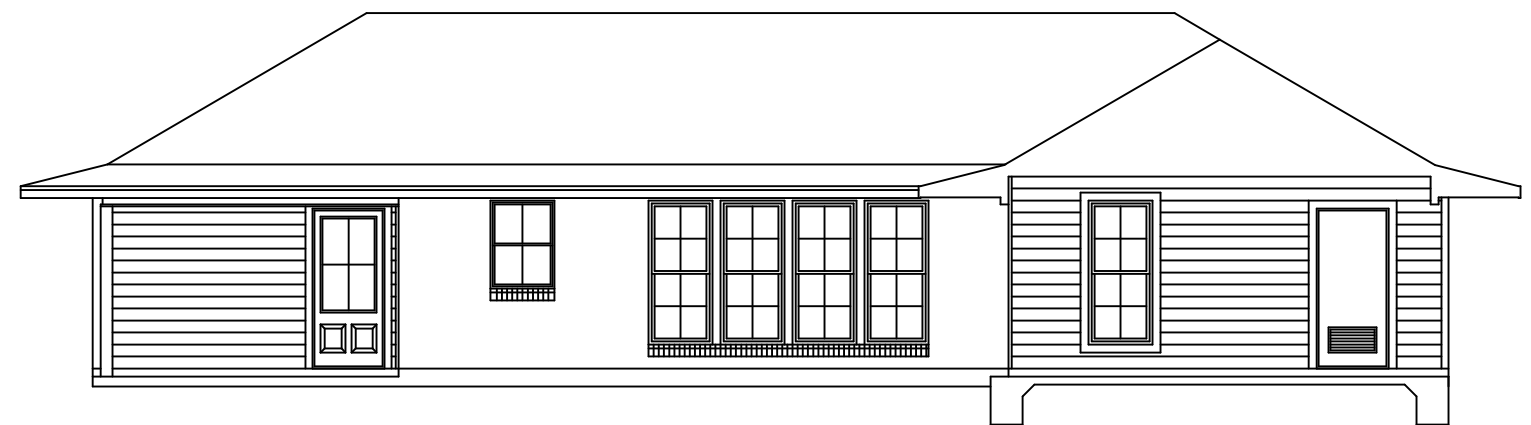

OVERALL WIDTH: 56'-6"  
 OVERALL DEPTH: 22'-10"

This drawing is copyrighted © by Bonacorso & Associates. All rights reserved. Any reproduction of this drawing is prohibited.		ALL B I D
 <b>BONACORSO &amp; ASSOCIATES</b>		
9534 KINDLETREE DRIVE BATON ROUGE, LOUISIANA 70817		HOME DESIGN & DRAFTING SERVICE (225) 751-4424 FAX (225) 751-4564
		LIVING AREA 994
		TOTAL AREA 1176
		PROJECT # 0482