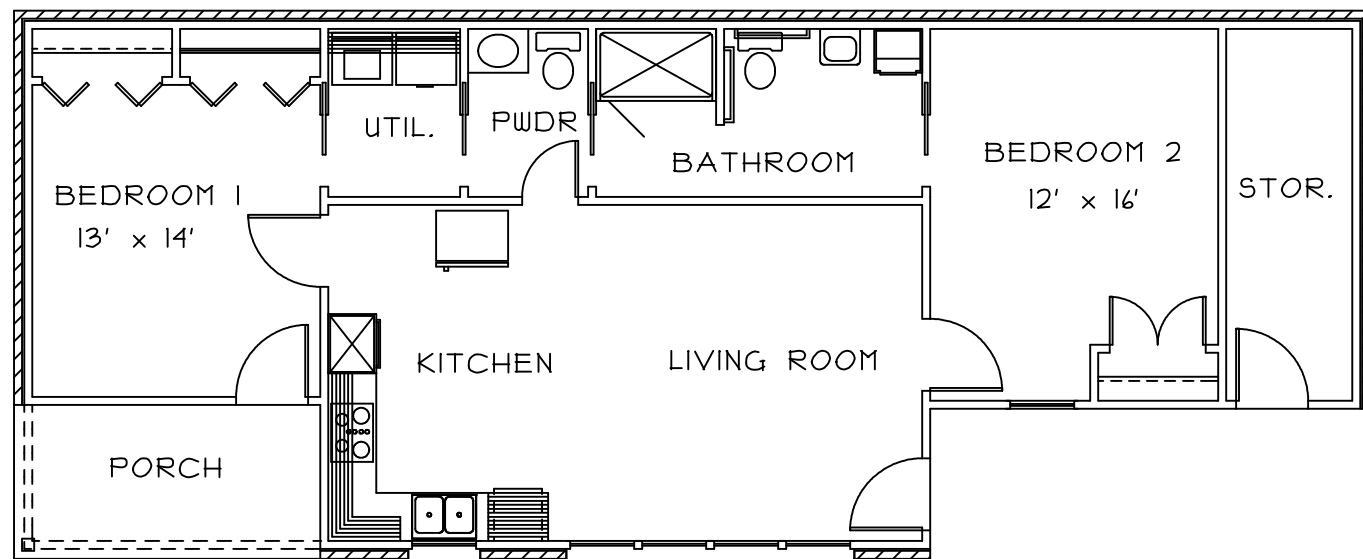

OVERALL WIDTH: 56'-6"  
 OVERALL DEPTH: 22'-10"

This drawing is copyrighted © by Bonacorso & Associates. All rights reserved. Any reproduction of this drawing is prohibited.		ALL B I D
 <b>BONACORSO &amp; ASSOCIATES</b>		
9534 KINDLETREE DRIVE BATON ROUGE, LOUISIANA 70817		HOME DESIGN & DRAFTING SERVICE (225) 751-4424 FAX (225) 751-4564
		LIVING AREA 994
		TOTAL AREA 1176
		PROJECT # 0482