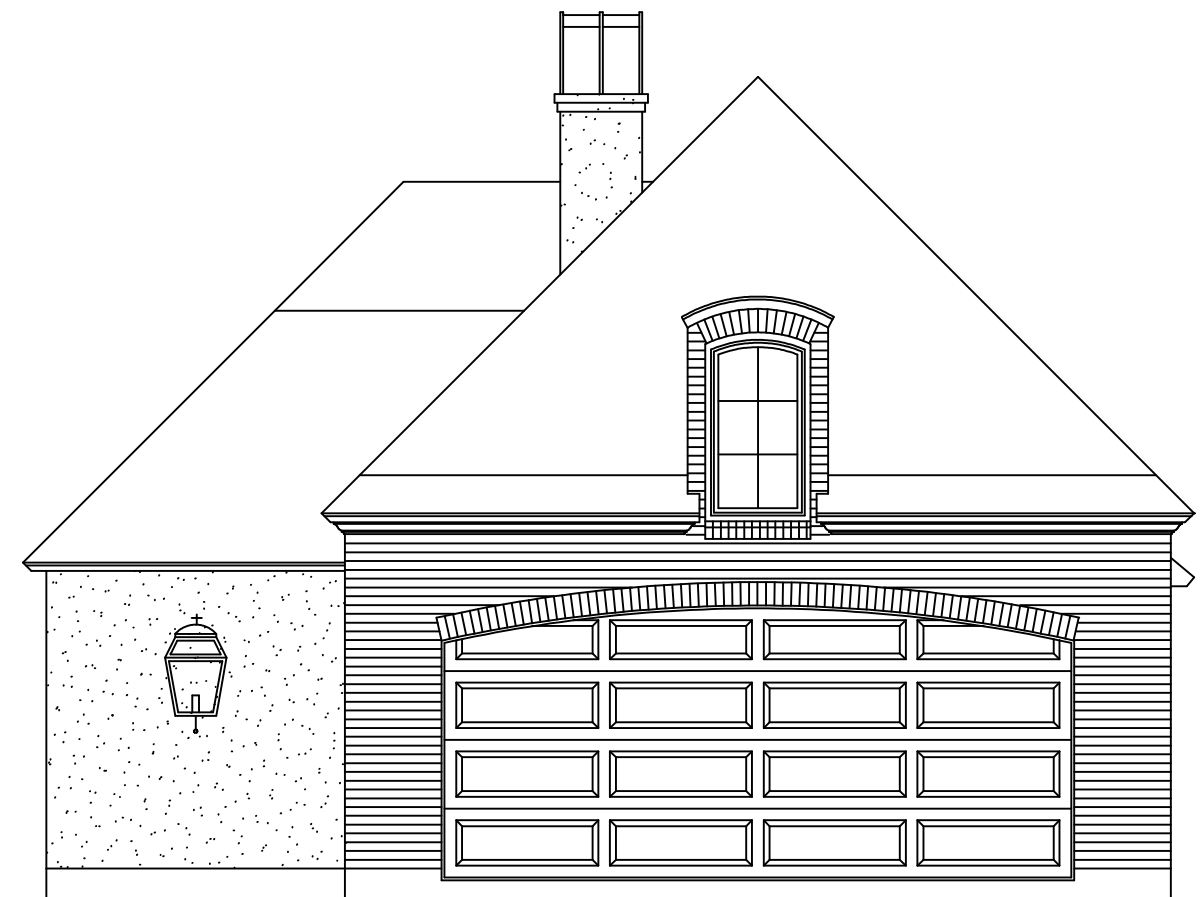

OVERALL WIDTH: 32'-0"
 OVERALL DEPTH: 83'-3"

This drawing is copyrighted © by Bonacorso & Associates. All rights reserved. Any reproduction of this drawing is prohibited.		ALL B I D
 BONACORSO & ASSOCIATES		
9534 KINDLETREE DRIVE BATON ROUGE, LOUISIANA 70817		HOME DESIGN & DRAFTING SERVICE (225) 751-4424 FAX (225) 751-4564
		LIVING AREA 1514
		TOTAL AREA 2276
		PROJECT # 0445