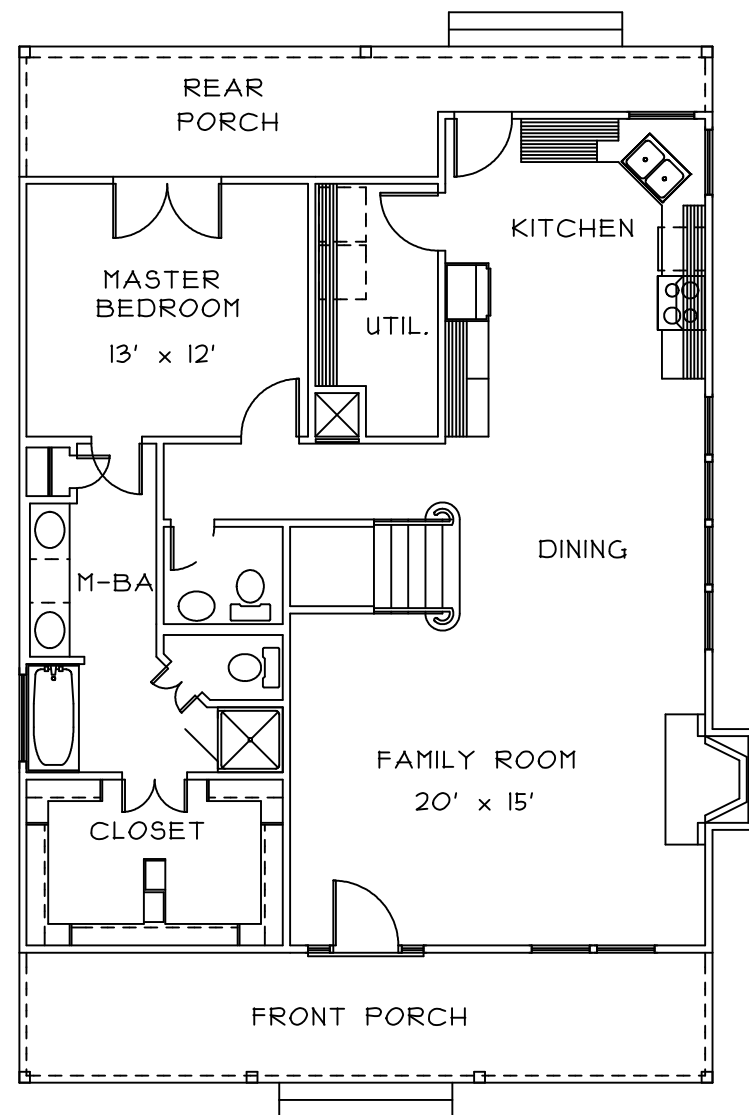

UPPER LEVEL

OVERALL WIDTH: 34'-0"
 OVERALL DEPTH: 41'-10"
 UPPER LIVING: 411
 LOWER LEVEL: 1185

LOWER LEVEL

This drawing is copyrighted © by Bonacorso & Associates. All rights reserved. Any reproduction of this drawing is prohibited.		ALL B I D	LIVING AREA 1590
 BONACORSO & ASSOCIATES			TOTAL AREA 2117
9534 KINDLETREE DRIVE BATON ROUGE, LOUISIANA 70817		HOME DESIGN & DRAFTING SERVICE (225) 751-4424 FAX (225) 751-4564	
		PROJECT # 0398	