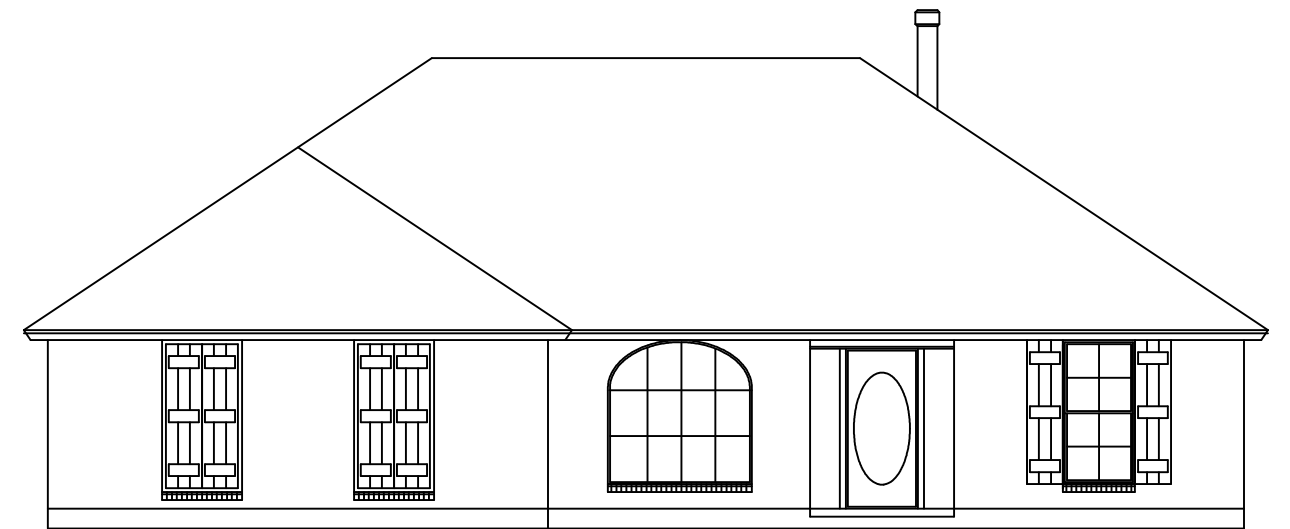

OVERALL WIDTH: 49'-10"
 OVERALL DEPTH: 55'-3"

This drawing is copyrighted © by Bonacorso & Associates. All rights reserved. Any reproduction of this drawing is prohibited.		ALL B I D	LIVING AREA 1466
 BONACORSO & ASSOCIATES			TOTAL AREA 2067
9534 KINDLETREE DRIVE BATON ROUGE, LOUISIANA 70817		HOME DESIGN & DRAFTING SERVICE (225) 751-4424 FAX (225) 751-4564	
		PROJECT # 0385	