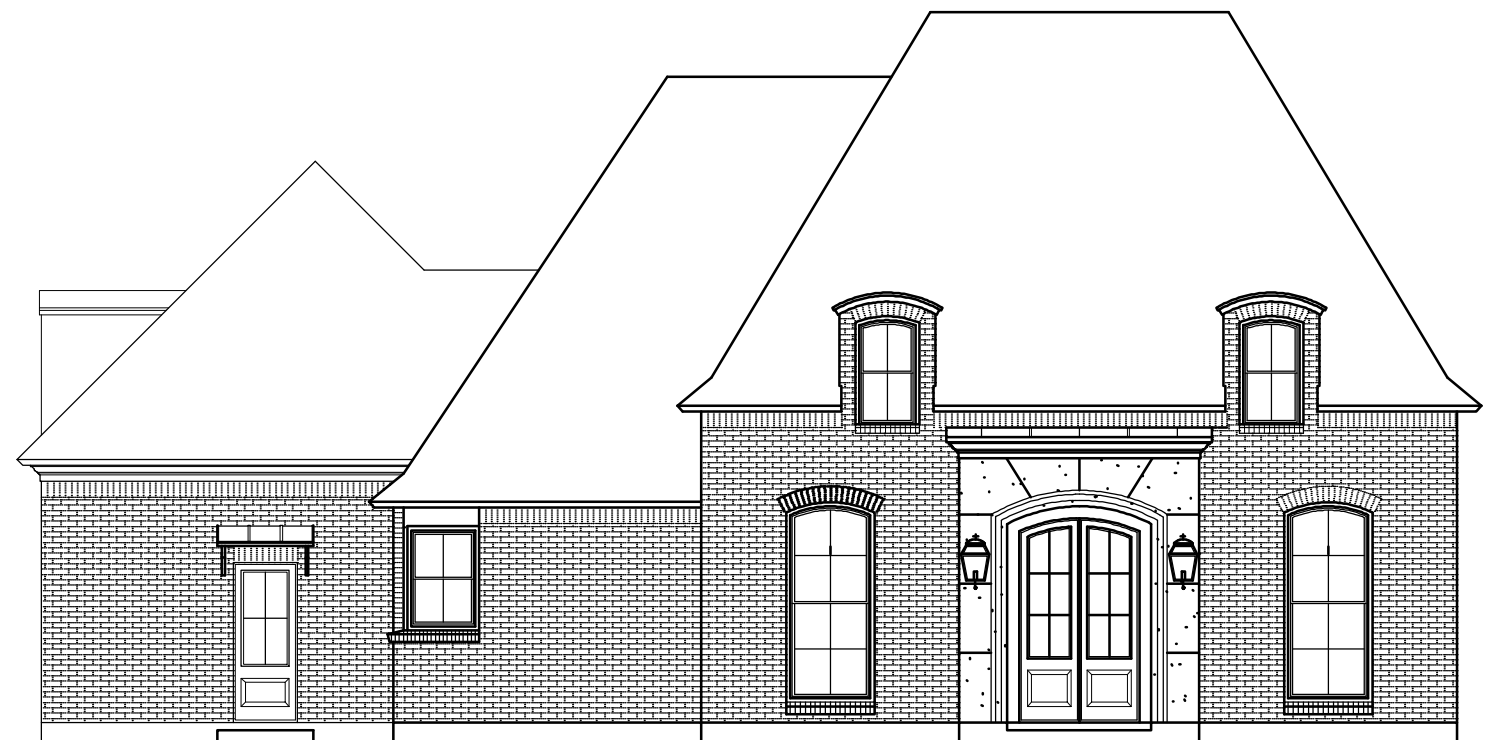

OVERALL WIDTH: 59'-0"  
 OVERALL DEPTH: 71'-3"

UPPER LIVING: 346  
 LOWER LIVING: 2156

This drawing is copyrighted © by Bonacorso & Associates. All rights reserved. Any reproduction of this drawing is prohibited.		LIVING AREA 2502
 <b>BONACORSO &amp; ASSOCIATES</b>		TOTAL AREA 3458
9534 KINDLETREE DRIVE BATON ROUGE, LOUISIANA 70817		PROJECT # 0910
HOME DESIGN & DRAFTING SERVICE (225) 751-4424 FAX (225) 751-4564		