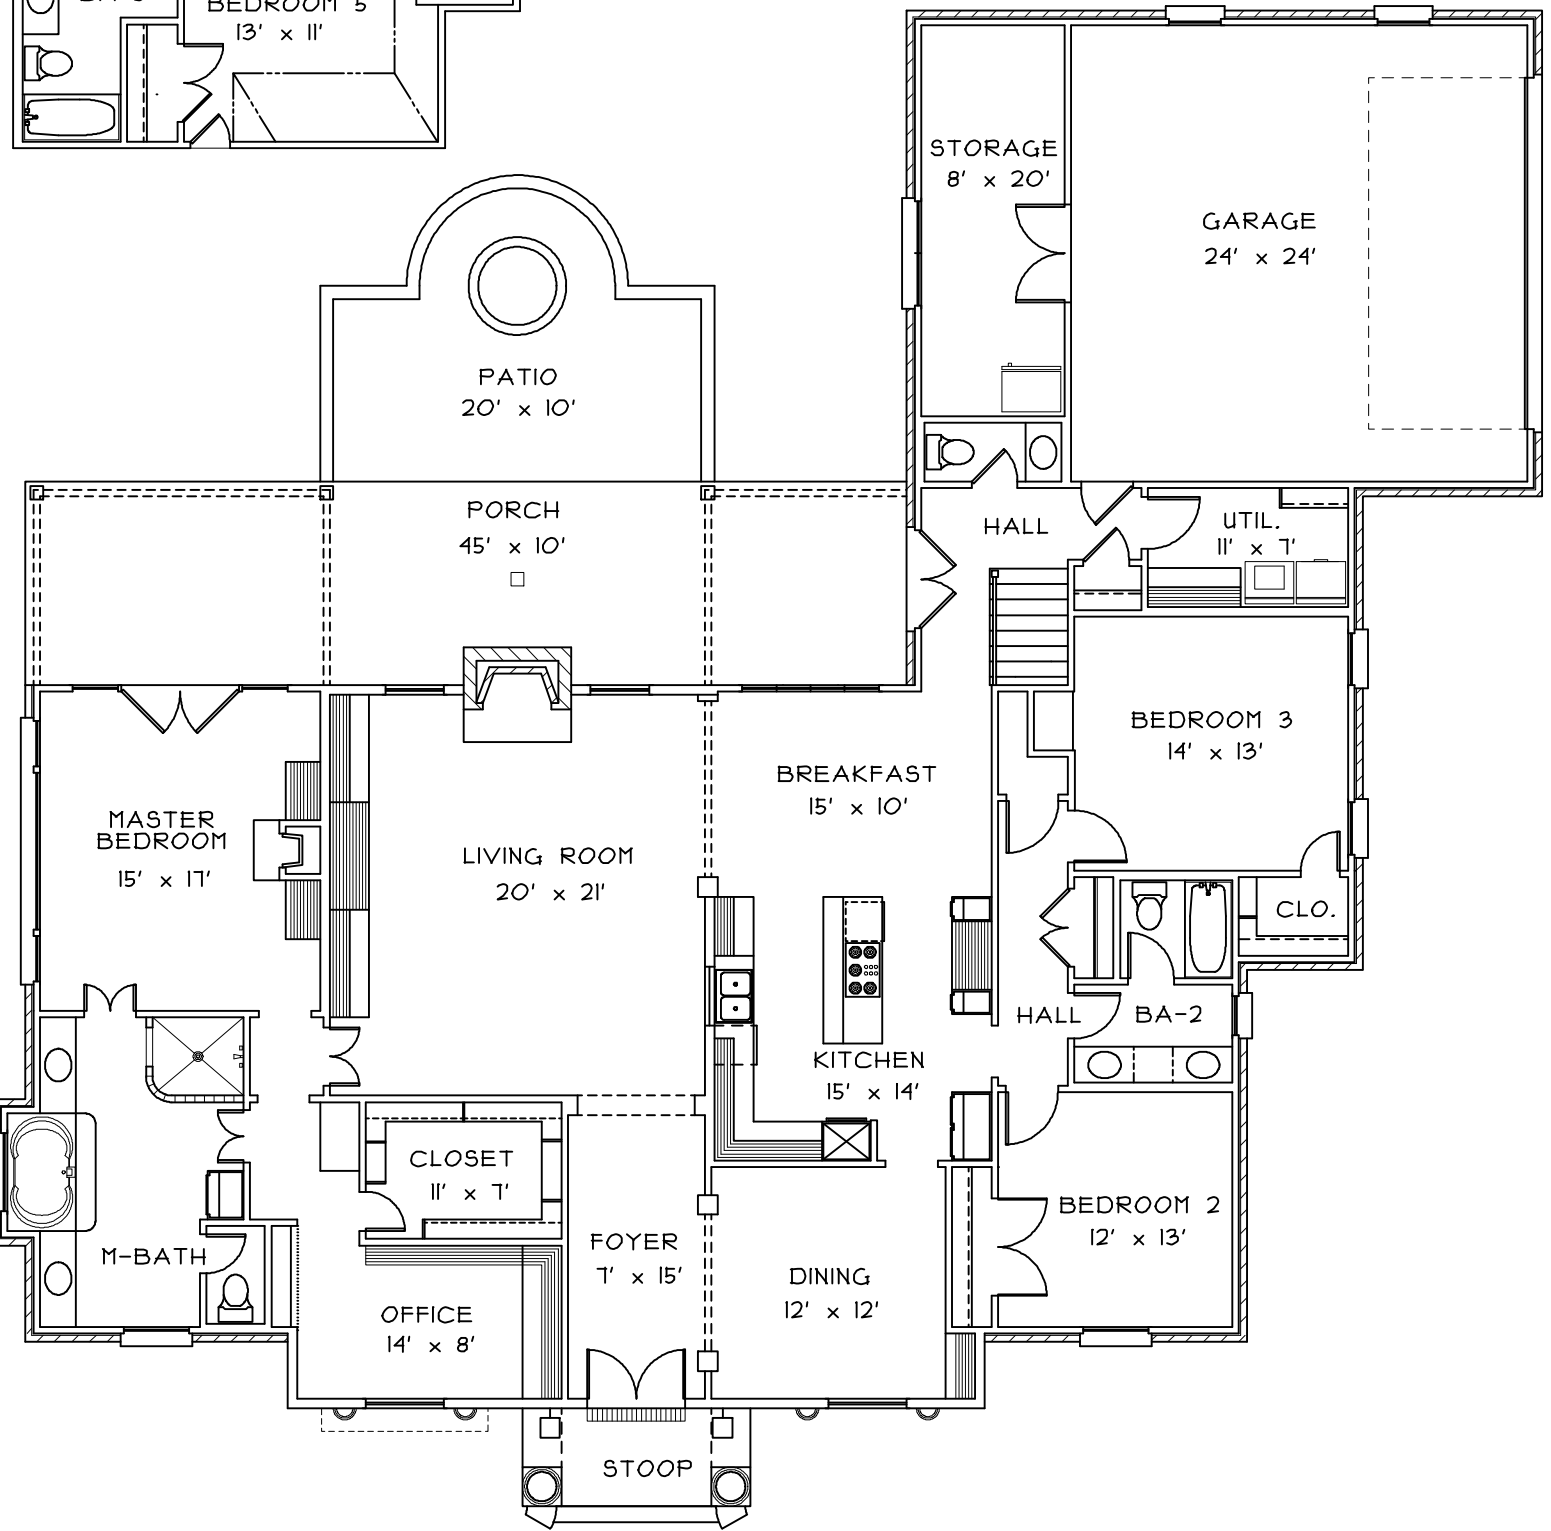

OVERALL WIDTH: 19'-3"
 OVERALL DEPTH: 16'-6"
 FUTURE UPPER LIVING: 566

This drawing is copyrighted © by Bonacorso & Associates. All rights reserved. Any reproduction of this drawing is prohibited.		LIVING AREA 2592
 BONACORSO & ASSOCIATES		TOTAL AREA 3880
9534 KINDLETREE DRIVE BATON ROUGE, LOUISIANA 70817	HOME DESIGN & DRAFTING SERVICE (225) 751-4424 FAX (225) 751-4564	PROJECT # 0805