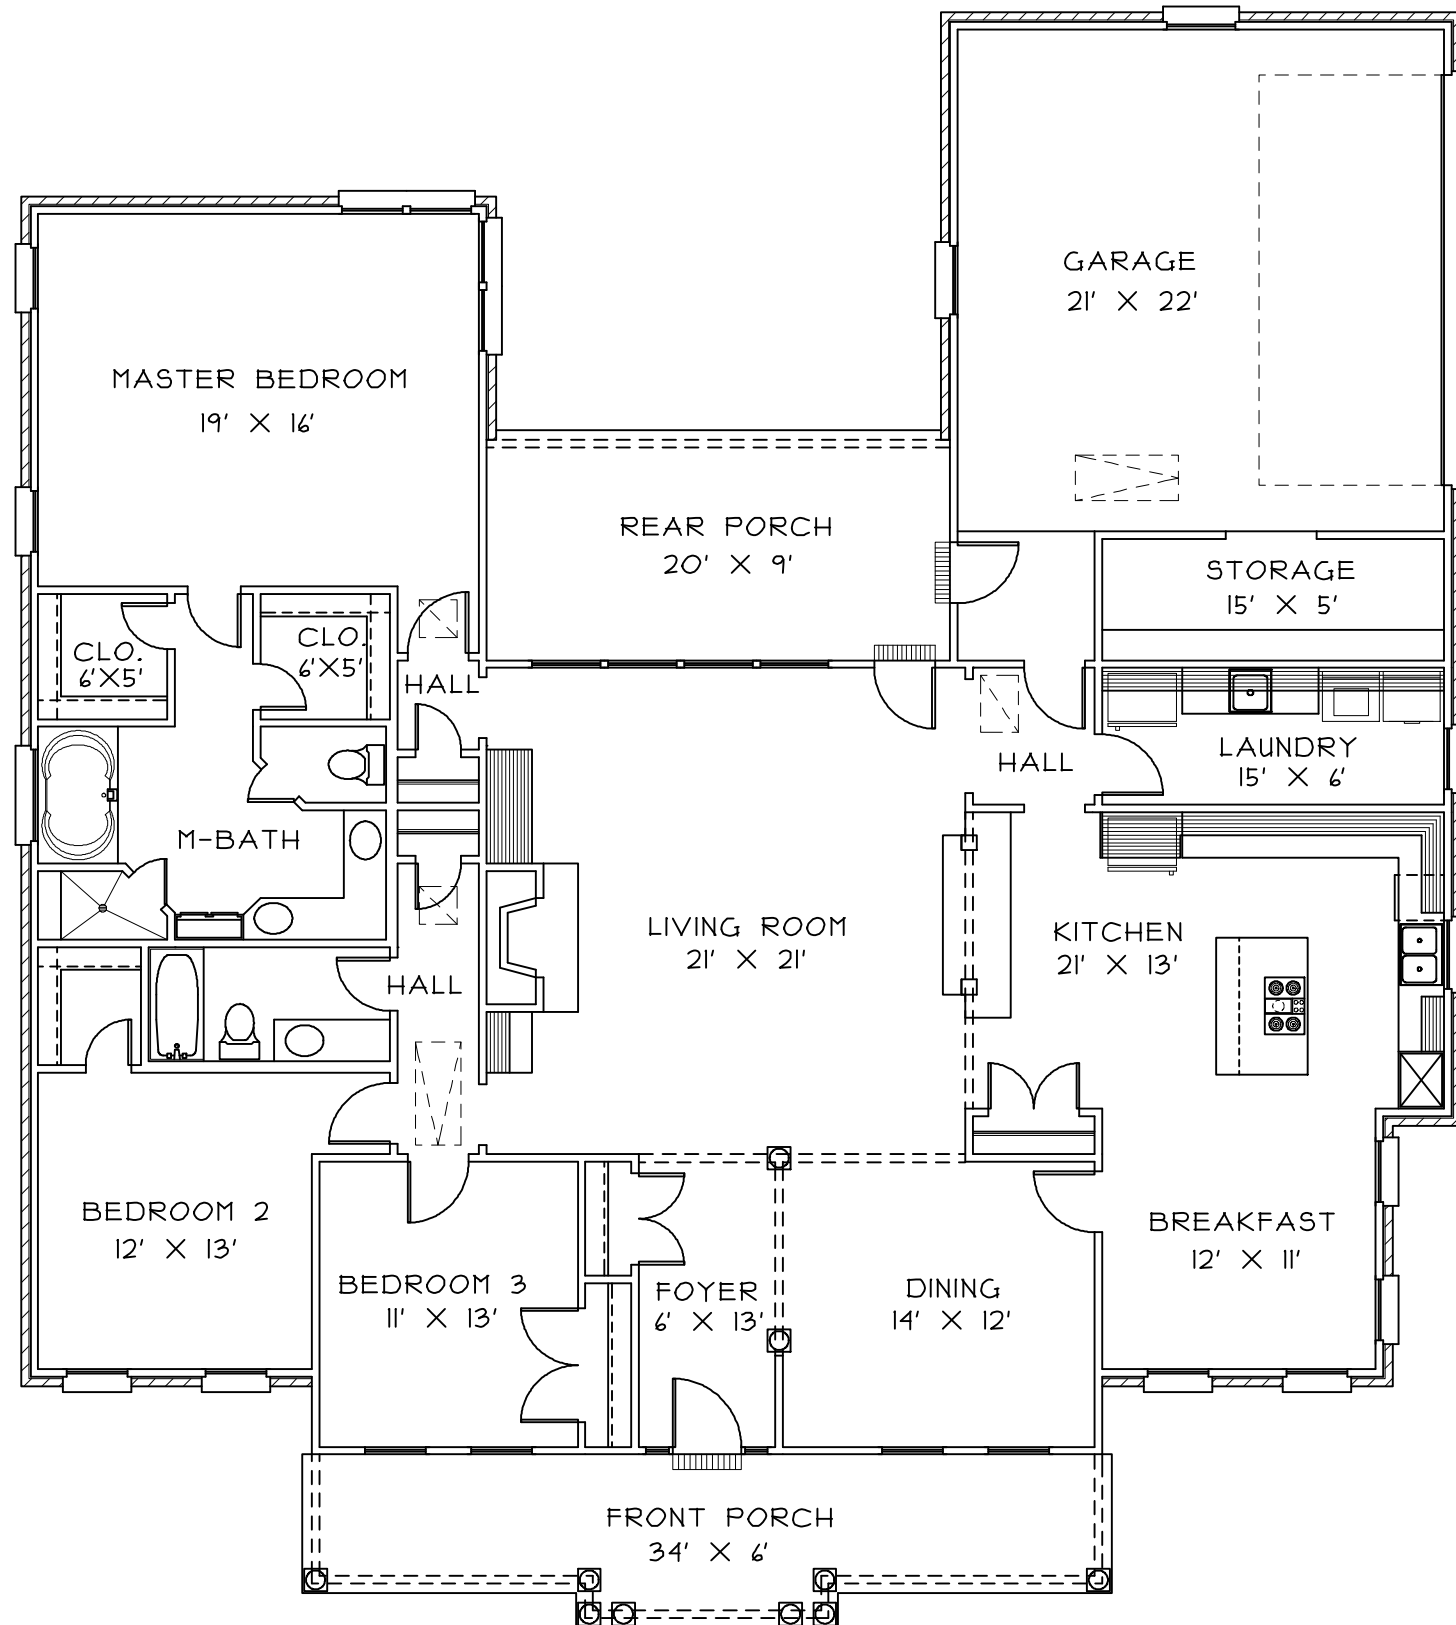

OVERALL WIDTH: 63'-2"  
 OVERALL DEPTH: 10'-10"

This drawing is copyrighted © by Bonacorso & Associates. All rights reserved. Any reproduction of this drawing is prohibited.		ALL B I D	LIVING AREA 2500
 <b>BONACORSO &amp; ASSOCIATES</b>			TOTAL AREA 3583
9534 KINDLETREE DRIVE BATON ROUGE, LOUISIANA 70817		HOME DESIGN & DRAFTING SERVICE (225) 751-4424 FAX (225) 751-4564	
			PROJECT # 0658