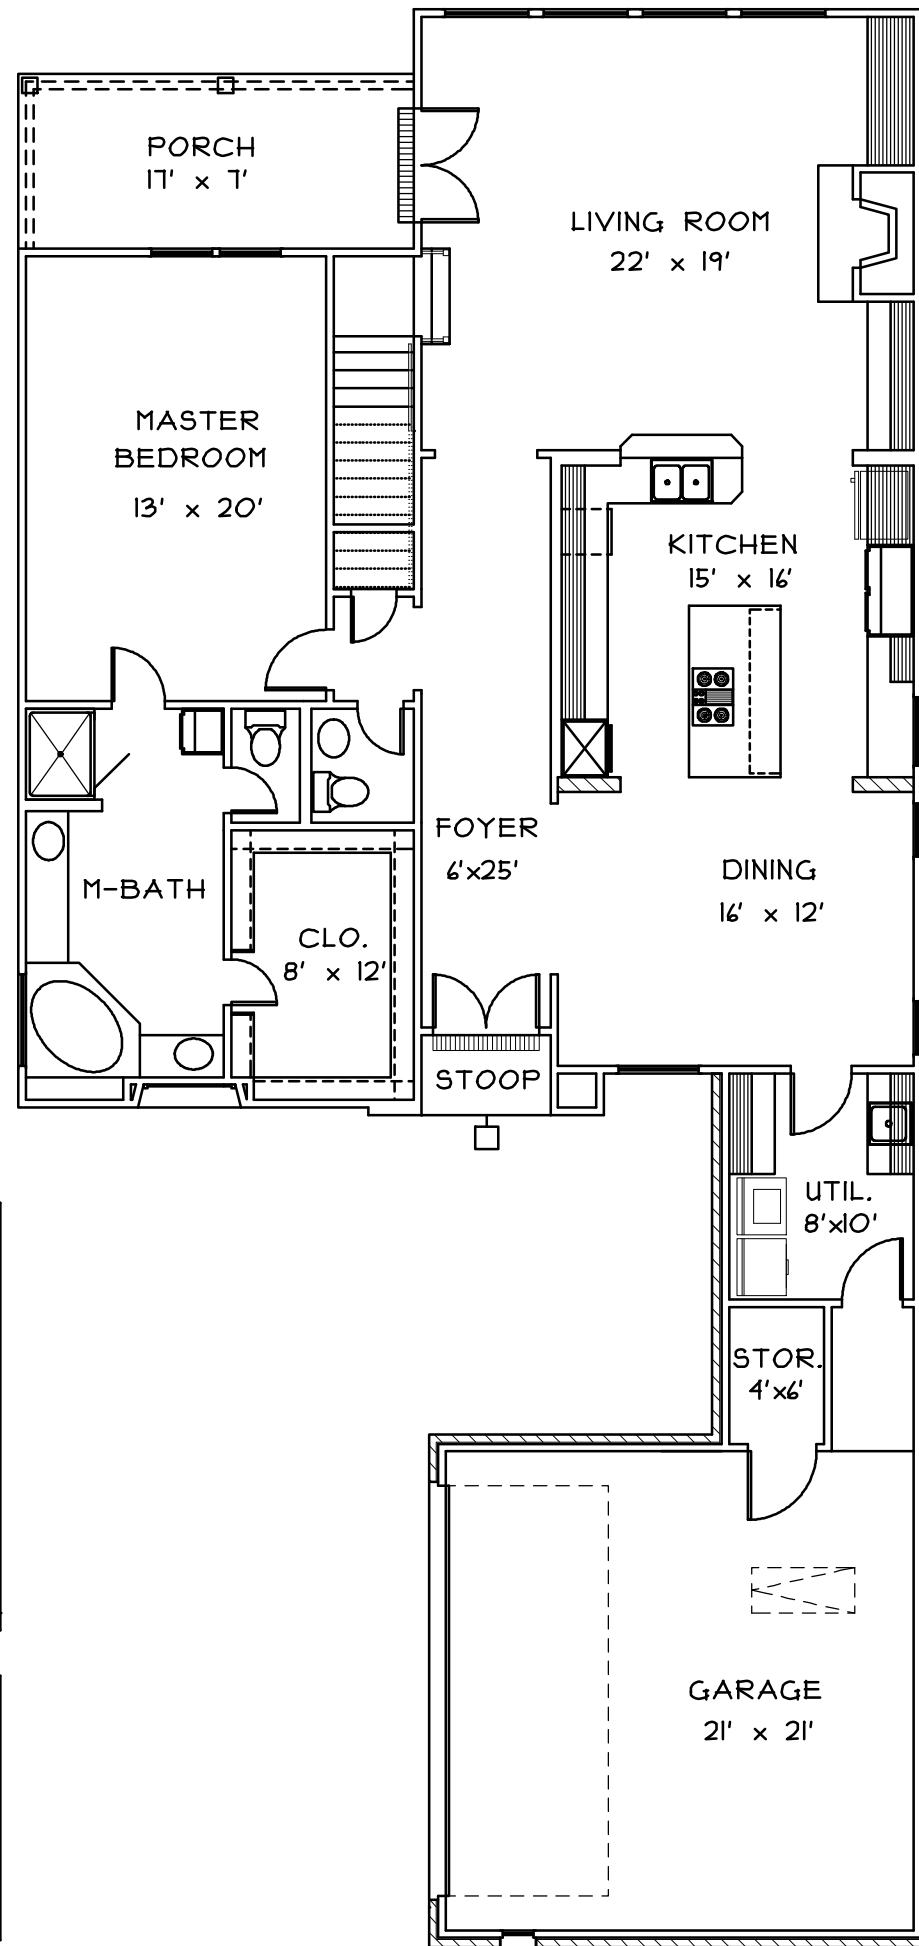

UPPER LIVING: 120

LOWER LIVING: 1191

OVERALL WIDTH: 40'-0"

OVERALL DEPTH: 85'-0"

This drawing is copyrighted © by Bonacorso & Associates. All rights reserved. Any reproduction of this drawing is prohibited.		LIVING AREA 2511
 BONACORSO & ASSOCIATES		TOTAL AREA 3226
9534 KINDLETREE DRIVE BATON ROUGE, LOUISIANA 70817	HOME DESIGN & DRAFTING SERVICE (225) 751-4424 FAX (225) 751-4584	PROJECT # 0629