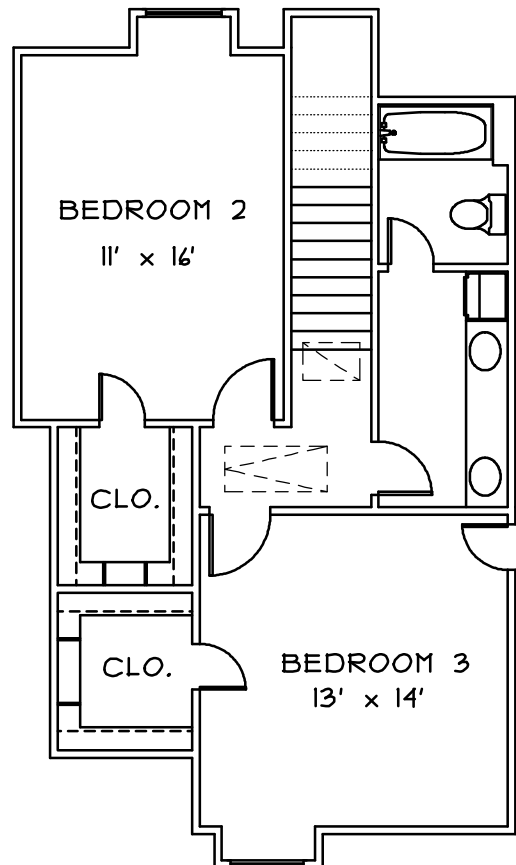

UPPER LIVING: 120

LOWER LIVING: 1191

OVERALL WIDTH: 40'-0"

OVERALL DEPTH: 85'-0"

This drawing is copyrighted © by Bonacorso & Associates. All rights reserved. Any reproduction of this drawing is prohibited.		LIVING AREA 2511
 BONACORSO & ASSOCIATES		TOTAL AREA 3226
9534 KINDLETREE DRIVE BATON ROUGE, LOUISIANA 70817	HOME DESIGN & DRAFTING SERVICE (225) 751-4424 FAX (225) 751-4584	PROJECT # 0629