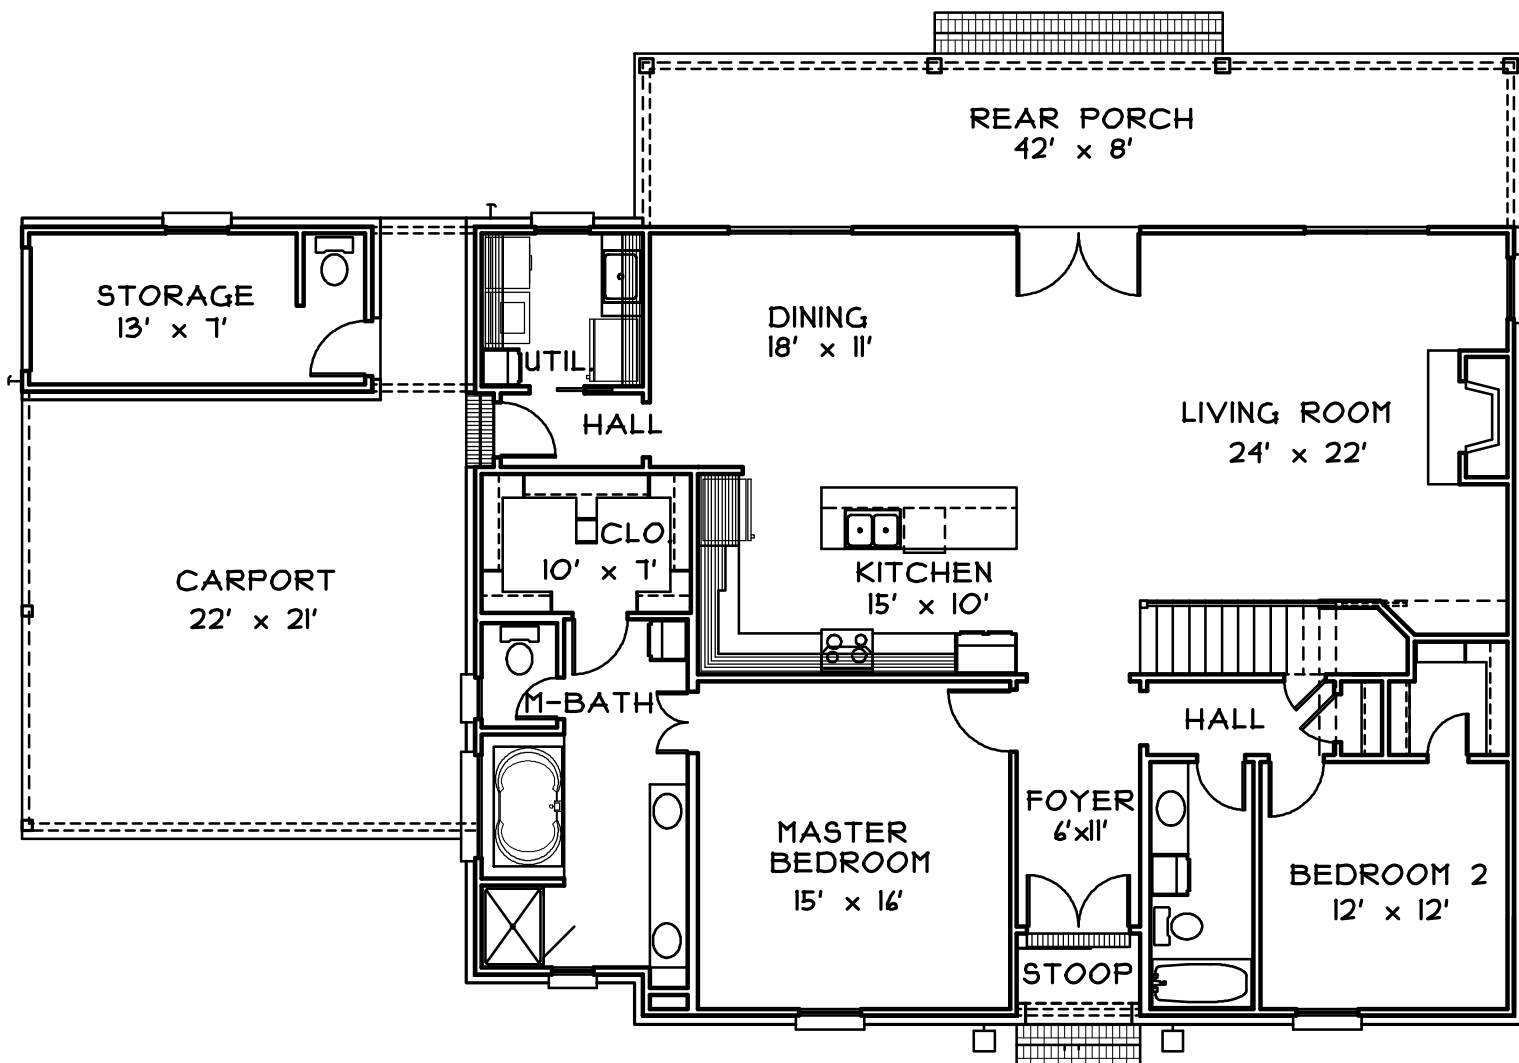

UPPER LIVING: 631
LOWER LIVING: 1933

OVERALL WIDTH: 12'-11"
OVERALL DEPTH: 41'-2"

This drawing is copyrighted © by Bonacorso & Associates.
All rights reserved. Any reproduction of this drawing is prohibited.