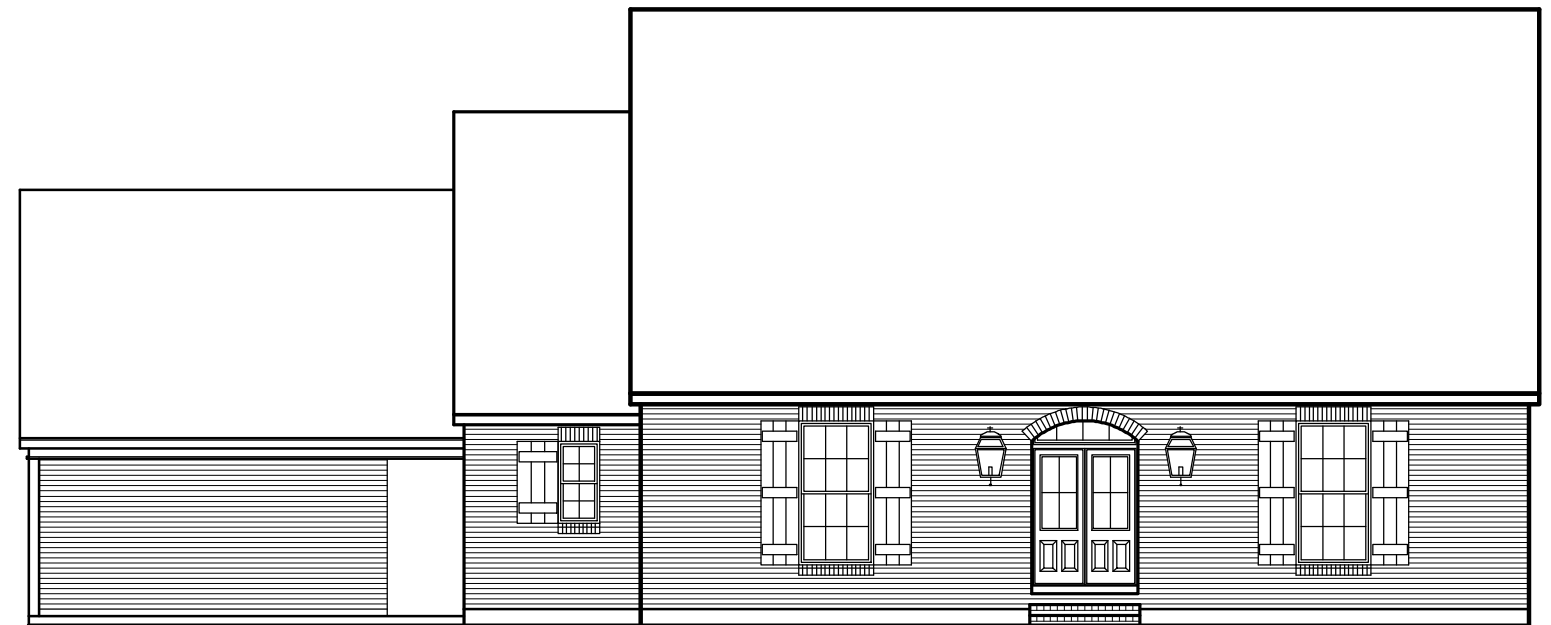

UPPER LIVING: 631
LOWER LIVING: 1933

OVERALL WIDTH: 12'-11"
OVERALL DEPTH: 41'-2"

This drawing is copyrighted © by Bonacorso & Associates.
All rights reserved. Any reproduction of this drawing is prohibited.