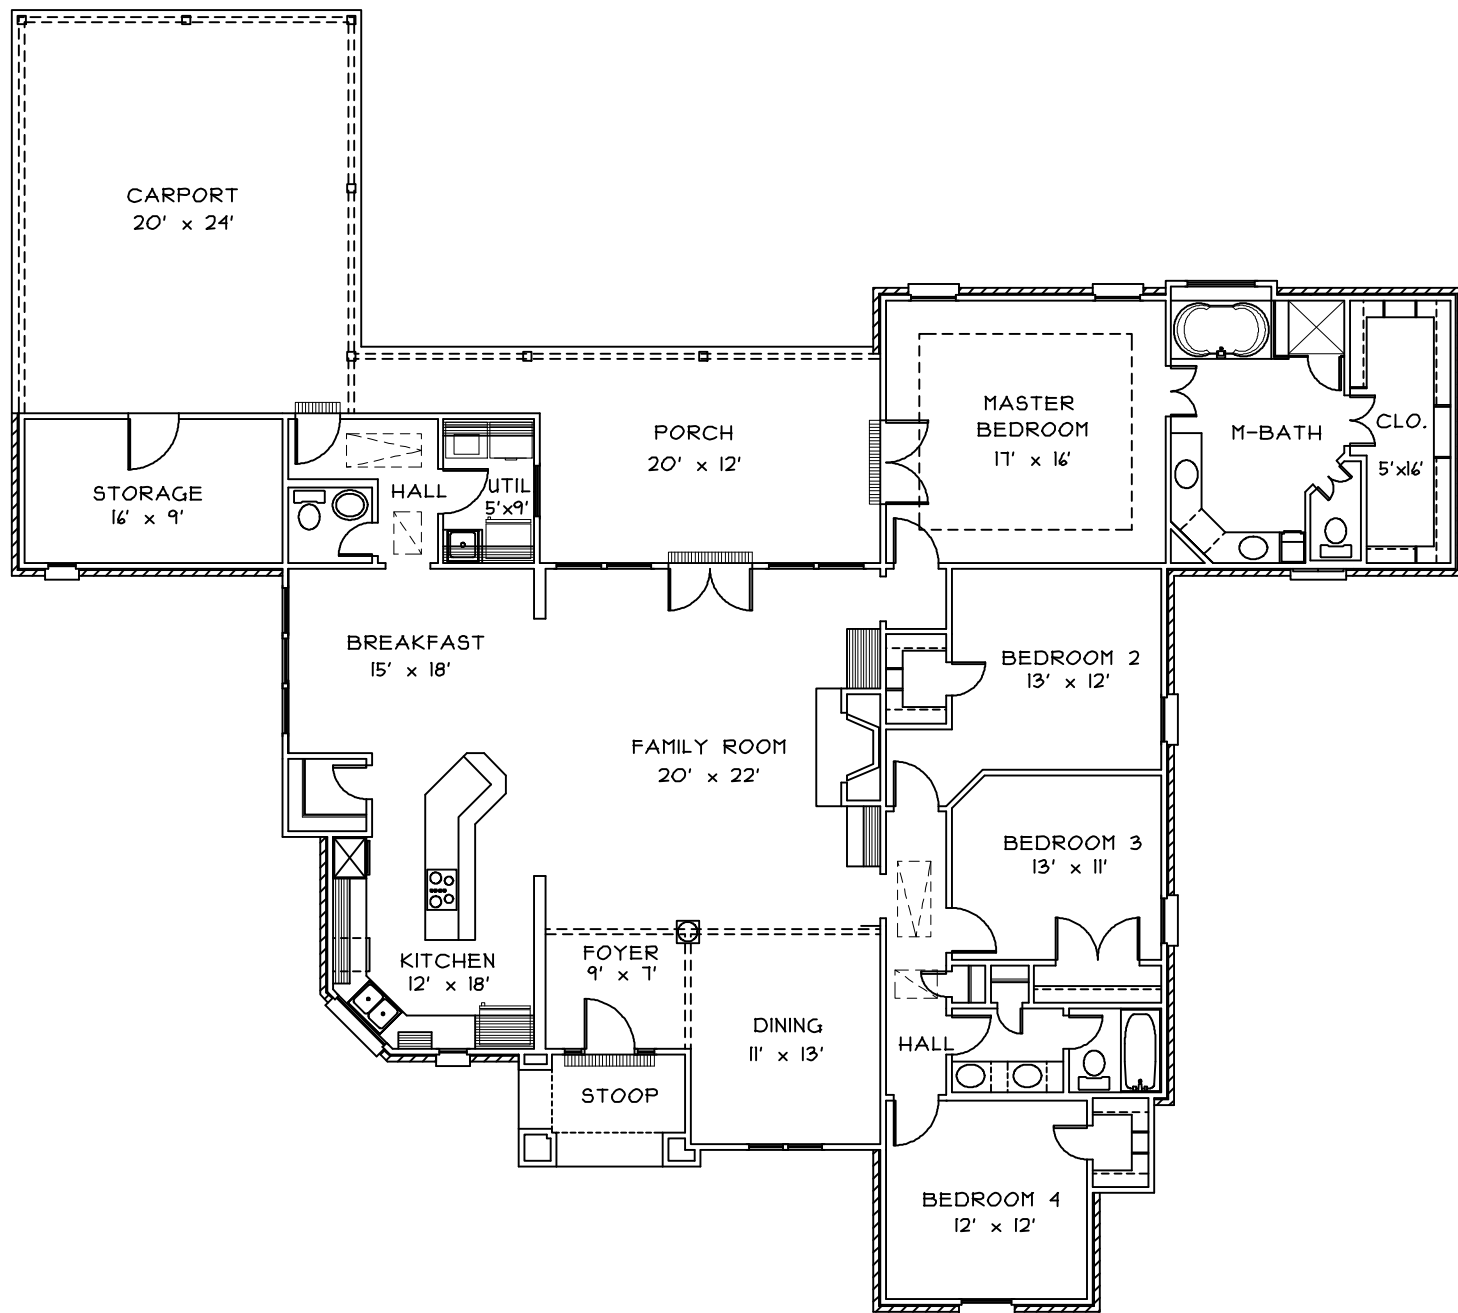

OVERALL WIDTH: 86'-7"  
 OVERALL DEPTH: 11'-8"

This drawing is copyrighted © by Bonacorso & Associates. All rights reserved. Any reproduction of this drawing is prohibited.		LIVING AREA 2550
 <b>BONACORSO &amp; ASSOCIATES</b>		TOTAL AREA 3580
9534 KINDLETREE DRIVE BATON ROUGE, LOUISIANA 70817		PROJECT # 0522
HOME DESIGN & DRAFTING SERVICE (225) 751-4424 FAX (225) 751-4564		