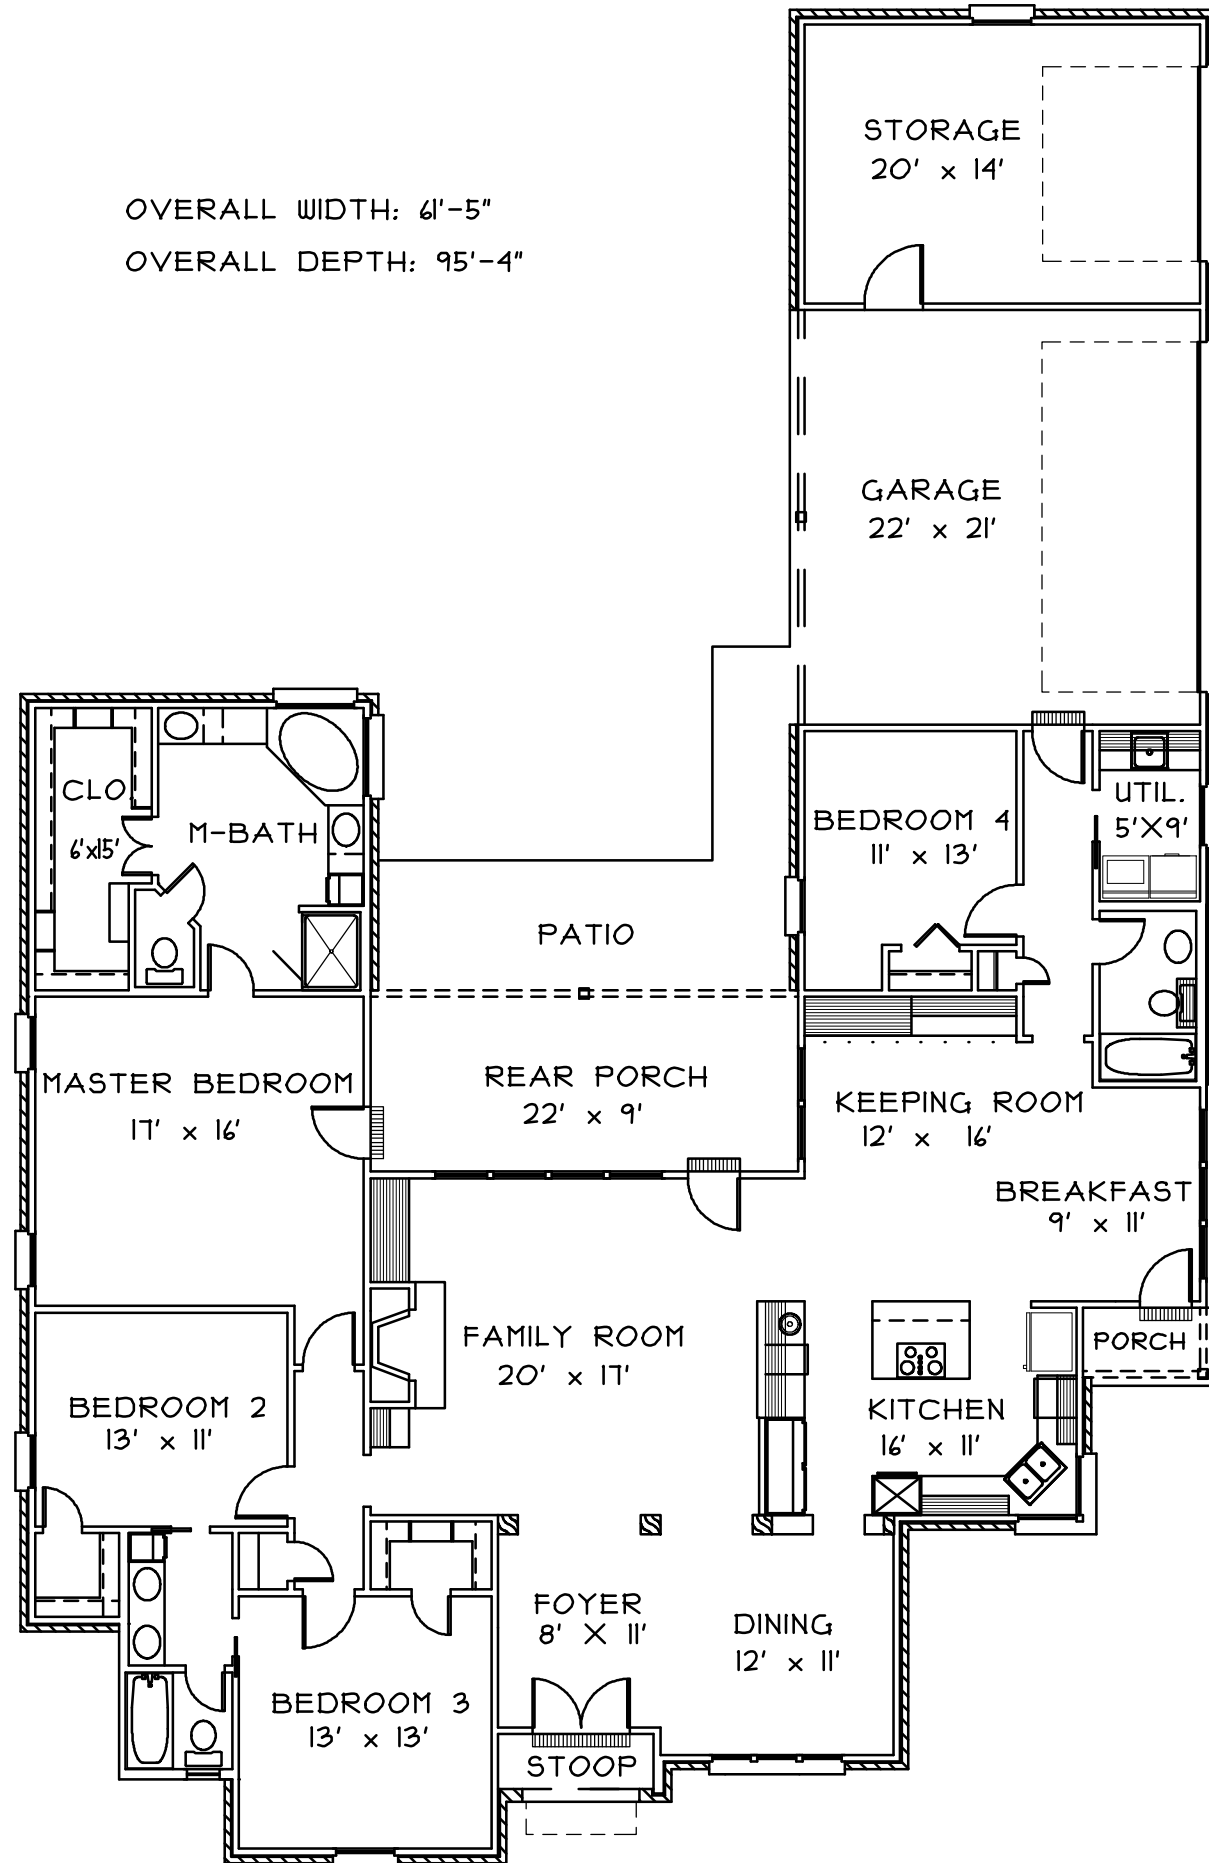

OVERALL WIDTH: 61'-5"
 OVERALL DEPTH: 95'-4"

This drawing is copyrighted © by Bonacorso & Associates. All rights reserved. Any reproduction of this drawing is prohibited.		LIVING AREA 2583
 BONACORSO & ASSOCIATES		TOTAL AREA 3657
9534 KINDLETREE DRIVE BATON ROUGE, LOUISIANA 70817		PROJECT # 0521
HOME DESIGN & DRAFTING SERVICE (225) 751-4424 FAX (225) 751-4564		