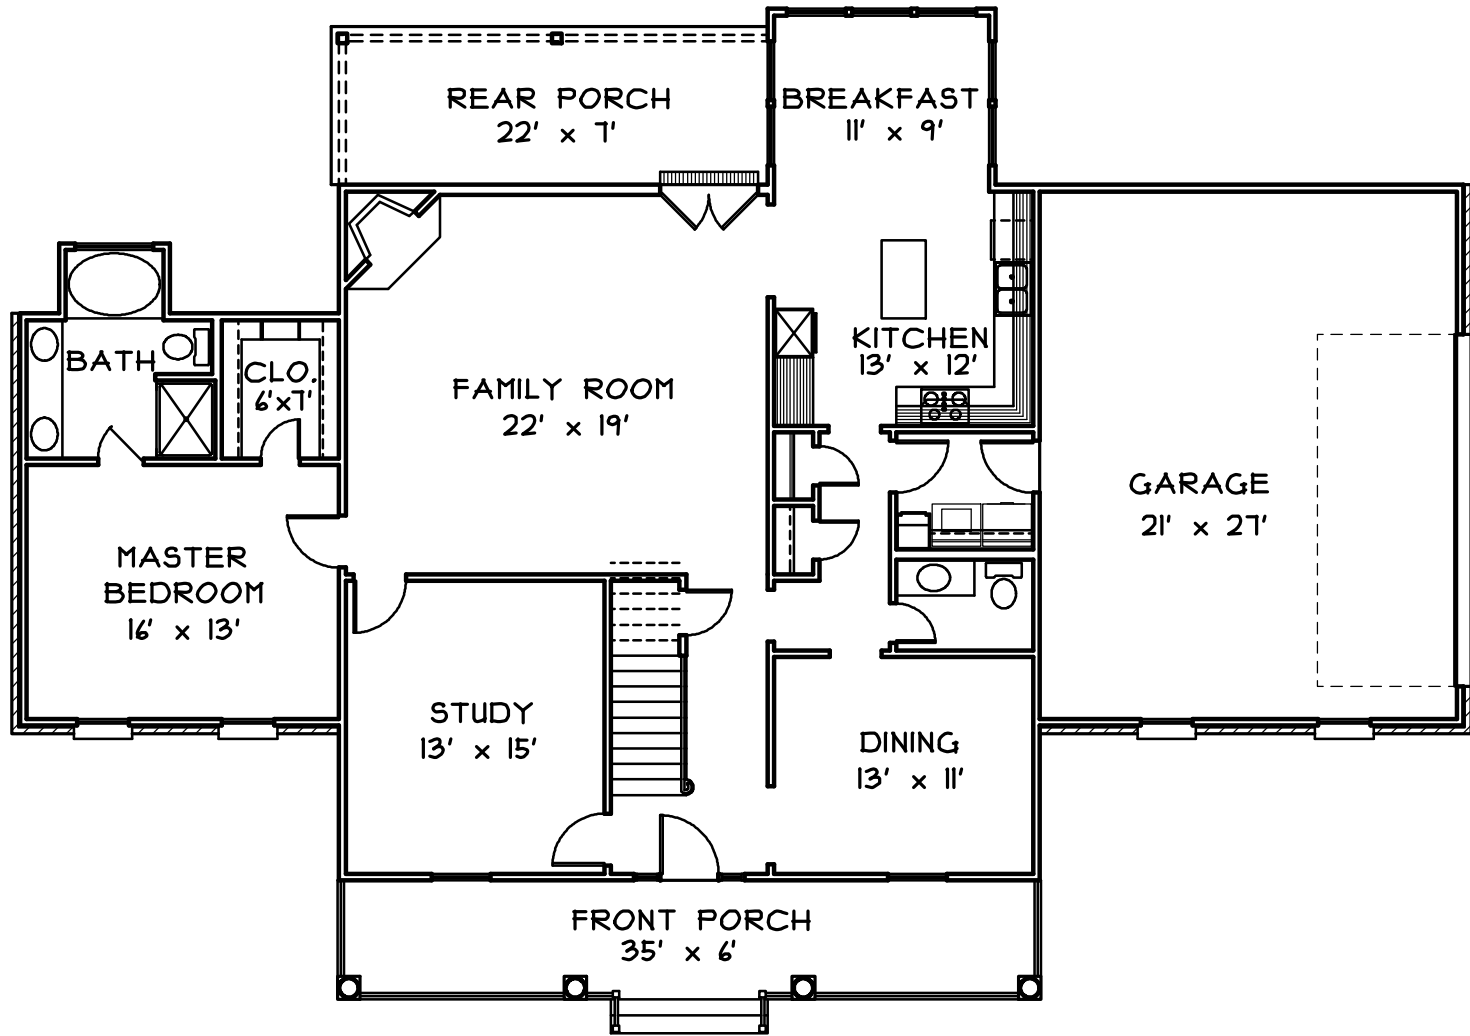

UPPER LIVING: 183
 LOWER LIVING: 176

OVERALL WIDTH: 14'-8"
 OVERALL DEPTH: 50'-7"

This drawing is copyrighted © by Bonacorso & Associates. All rights reserved. Any reproduction of this drawing is prohibited.		LIVING AREA 2544
 BONACORSO & ASSOCIATES		TOTAL AREA 3547
9534 KINDLETREE DRIVE BATON ROUGE, LOUISIANA 70817		PROJECT # 0458
HOME DESIGN & DRAFTING SERVICE (225) 751-4424 FAX (225) 751-4564		