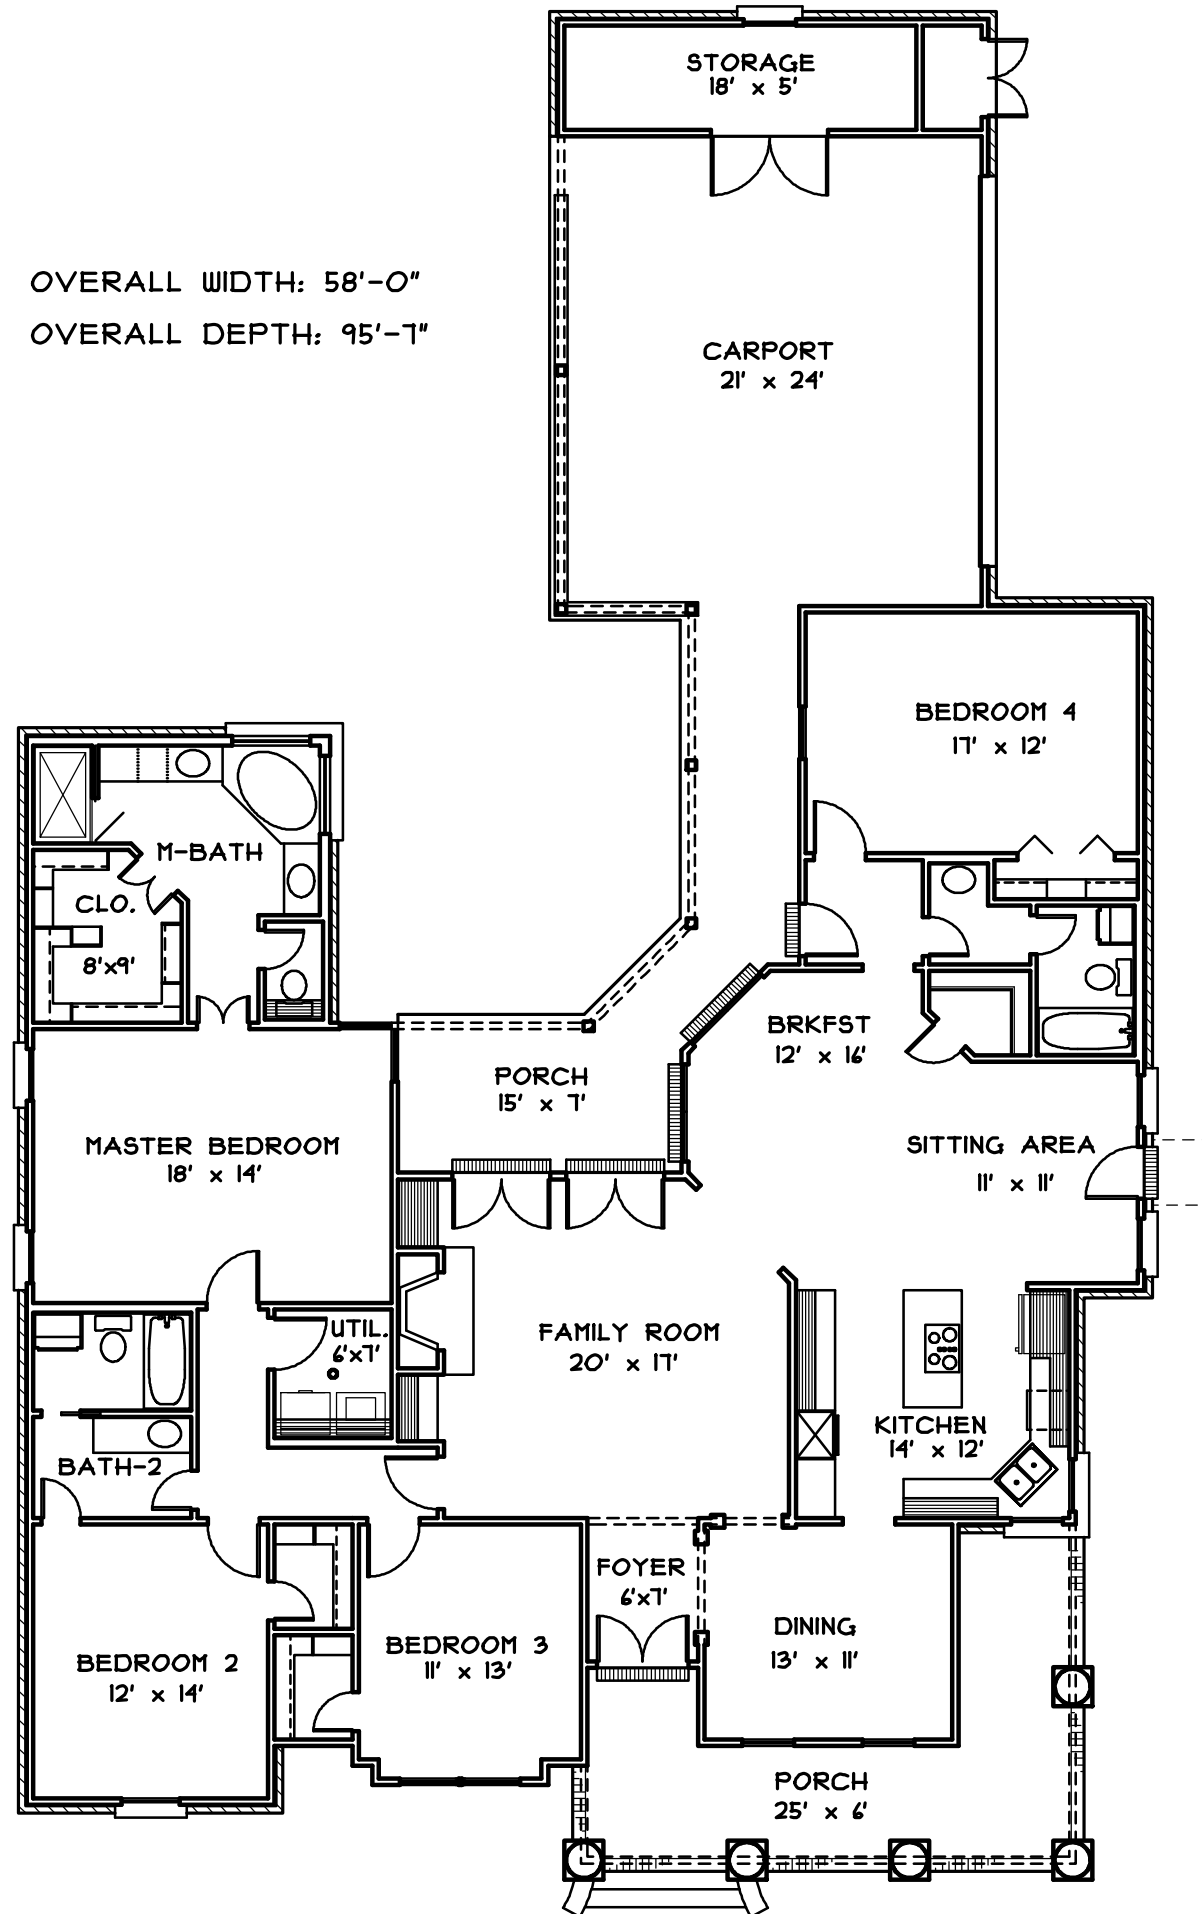

OVERALL WIDTH: 58'-0"  
 OVERALL DEPTH: 95'-7"

This drawing is copyrighted © by Bonacorso & Associates. All rights reserved. Any reproduction of this drawing is prohibited.		LIVING AREA 2514
 <b>BONACORSO &amp; ASSOCIATES</b>		TOTAL AREA 3780
		PROJECT # 0416
9534 KINDLETREE DRIVE BATON ROUGE, LOUISIANA 70817		HOME DESIGN & DRAFTING SERVICE (225) 751-4424 FAX (225) 751-4564