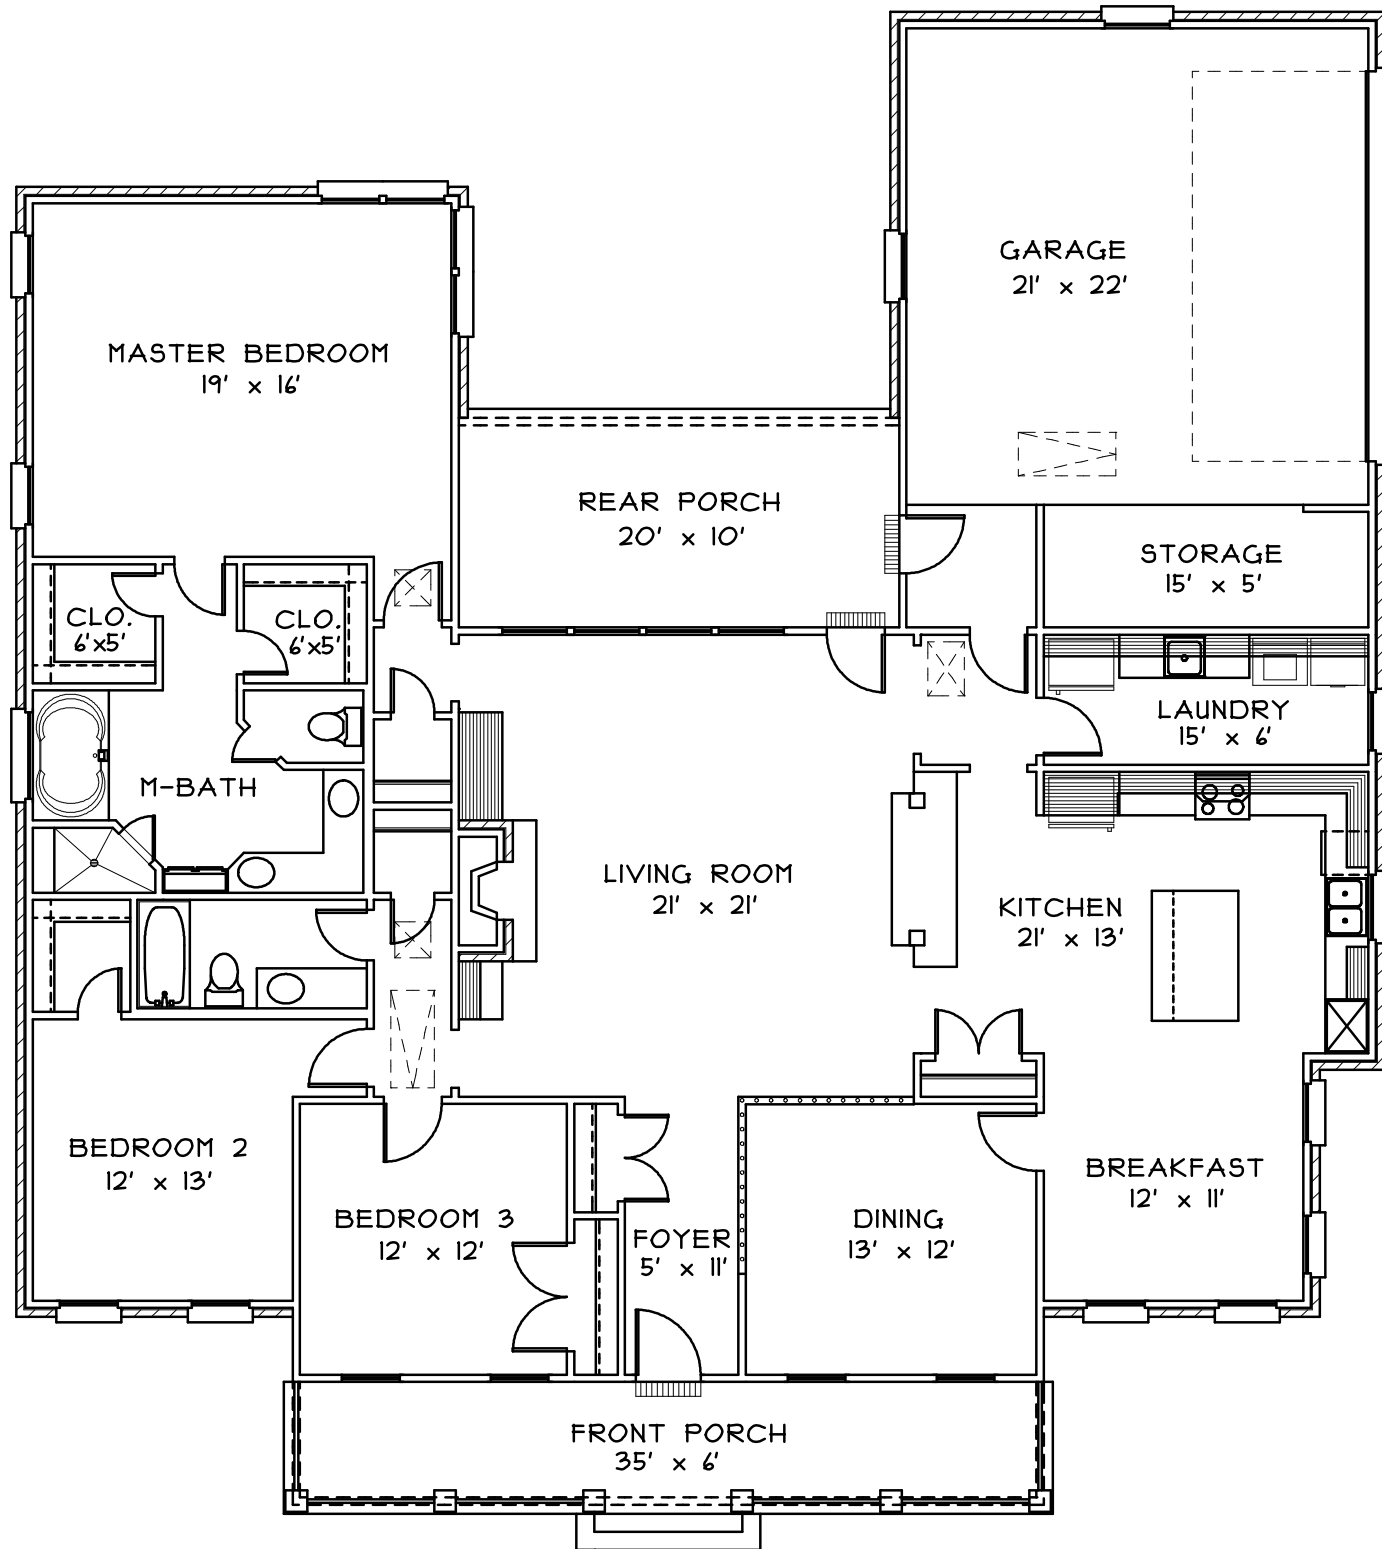

OVERALL WIDTH: 63'-2"  
 OVERALL DEPTH: 69'-4"

This drawing is copyrighted © by Bonacorso & Associates. All rights reserved. Any reproduction of this drawing is prohibited.		ALL S.D.	LIVING AREA 2500
 <b>BONACORSO &amp; ASSOCIATES</b>			TOTAL AREA 3583
9534 KINDLETREE DRIVE BATON ROUGE, LOUISIANA 70817		HOME DESIGN & DRAFTING SERVICE (225) 751-4424 FAX (225) 751-4564	PROJECT # 1301