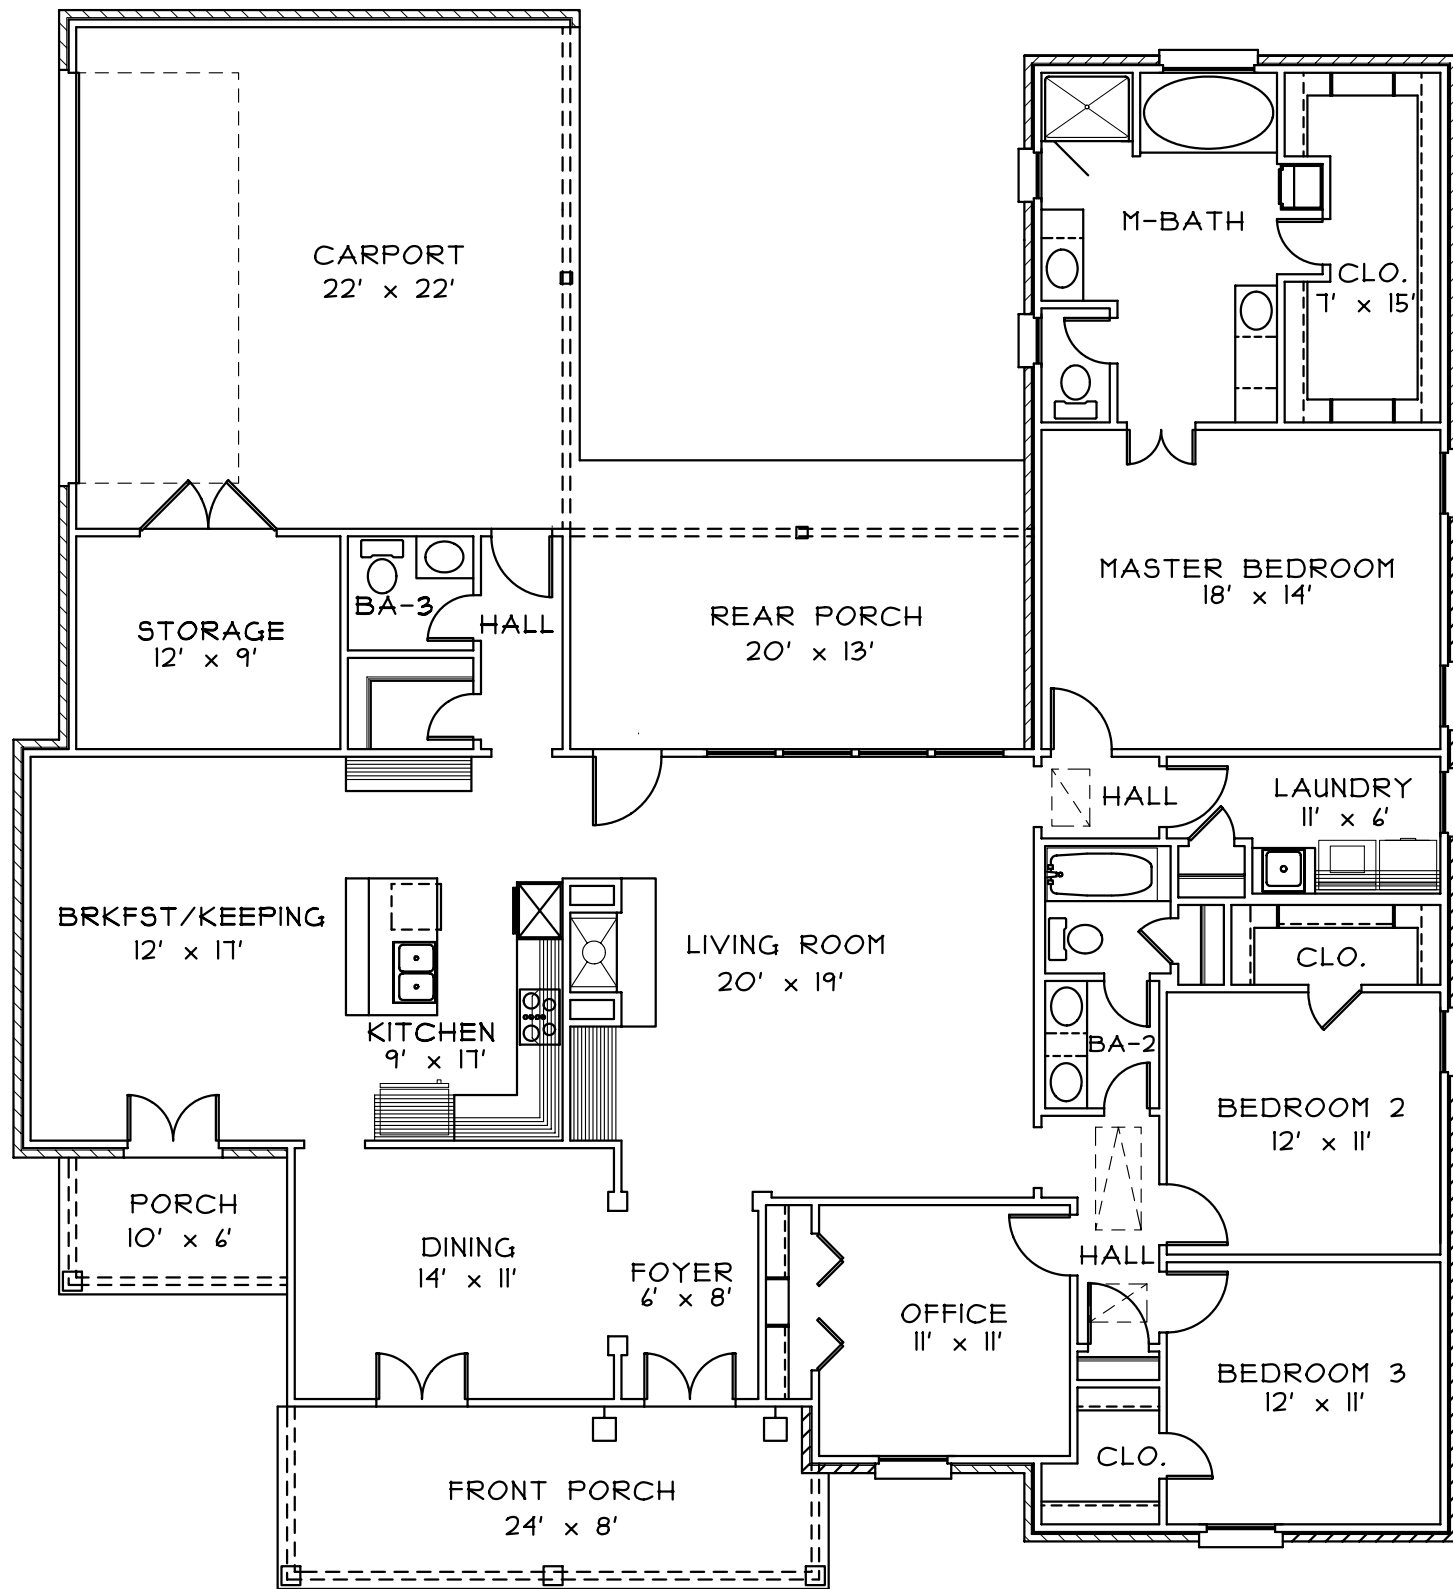

OVERALL WIDTH: 63'-4"

OVERALL DEPTH: 69'-3"

This drawing is copyrighted © by Bonacorso & Associates.
All rights reserved. Any reproduction of this drawing is prohibited.

BONACORSO & ASSOCIATES

9534 KINDLETREE DRIVE
BATON ROUGE, LOUISIANA 70817

HOME DESIGN & DRAFTING SERVICE
(225) 751-4424 FAX (225) 751-4564

LIVING AREA
2512

TOTAL AREA
3593

PROJECT #
1131